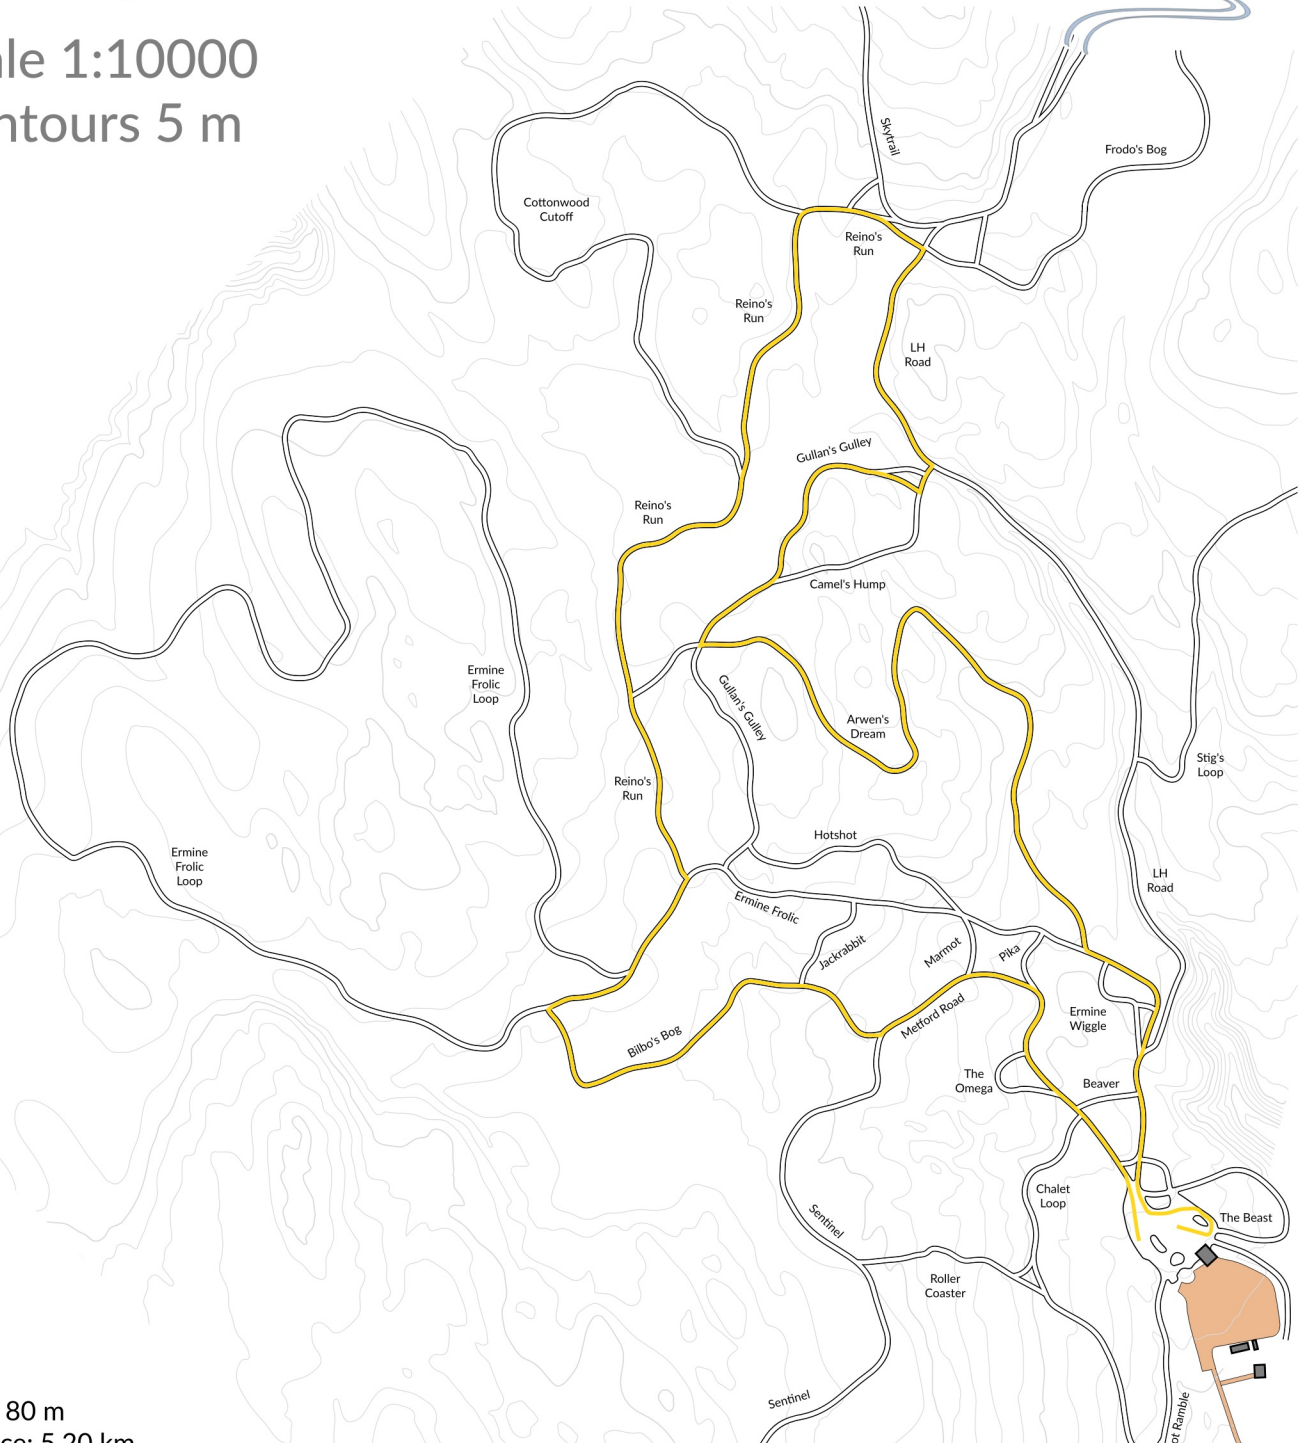

Para - Yellow

Ok Cup 2025

Larch Hills
NORDICS

Scale 1:10000

Contours 5 m

Climb: 80 m
Distance: 5.20 km