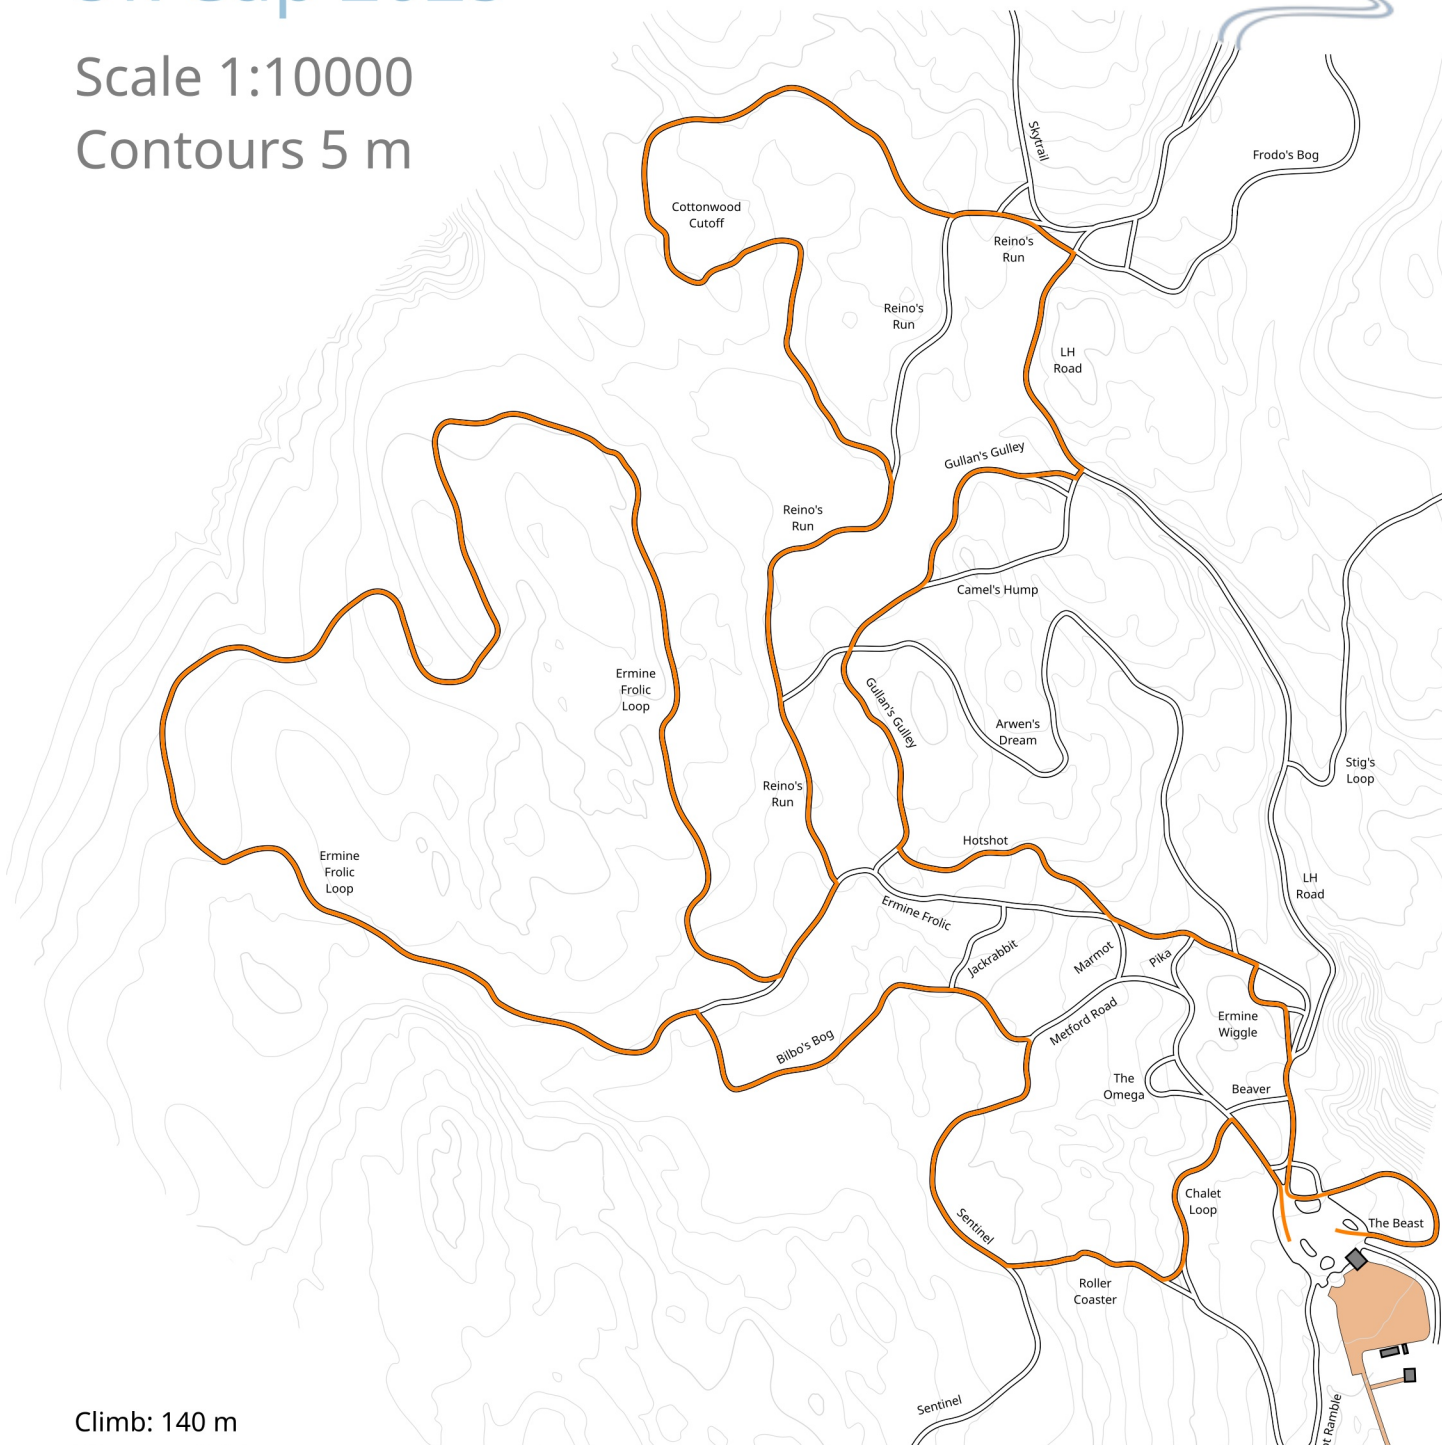

9.1 km - Orange

Ok Cup 2025

Scale 1:10000

Contours 5 m

Climb: 140 m
Distance: 9.2 km