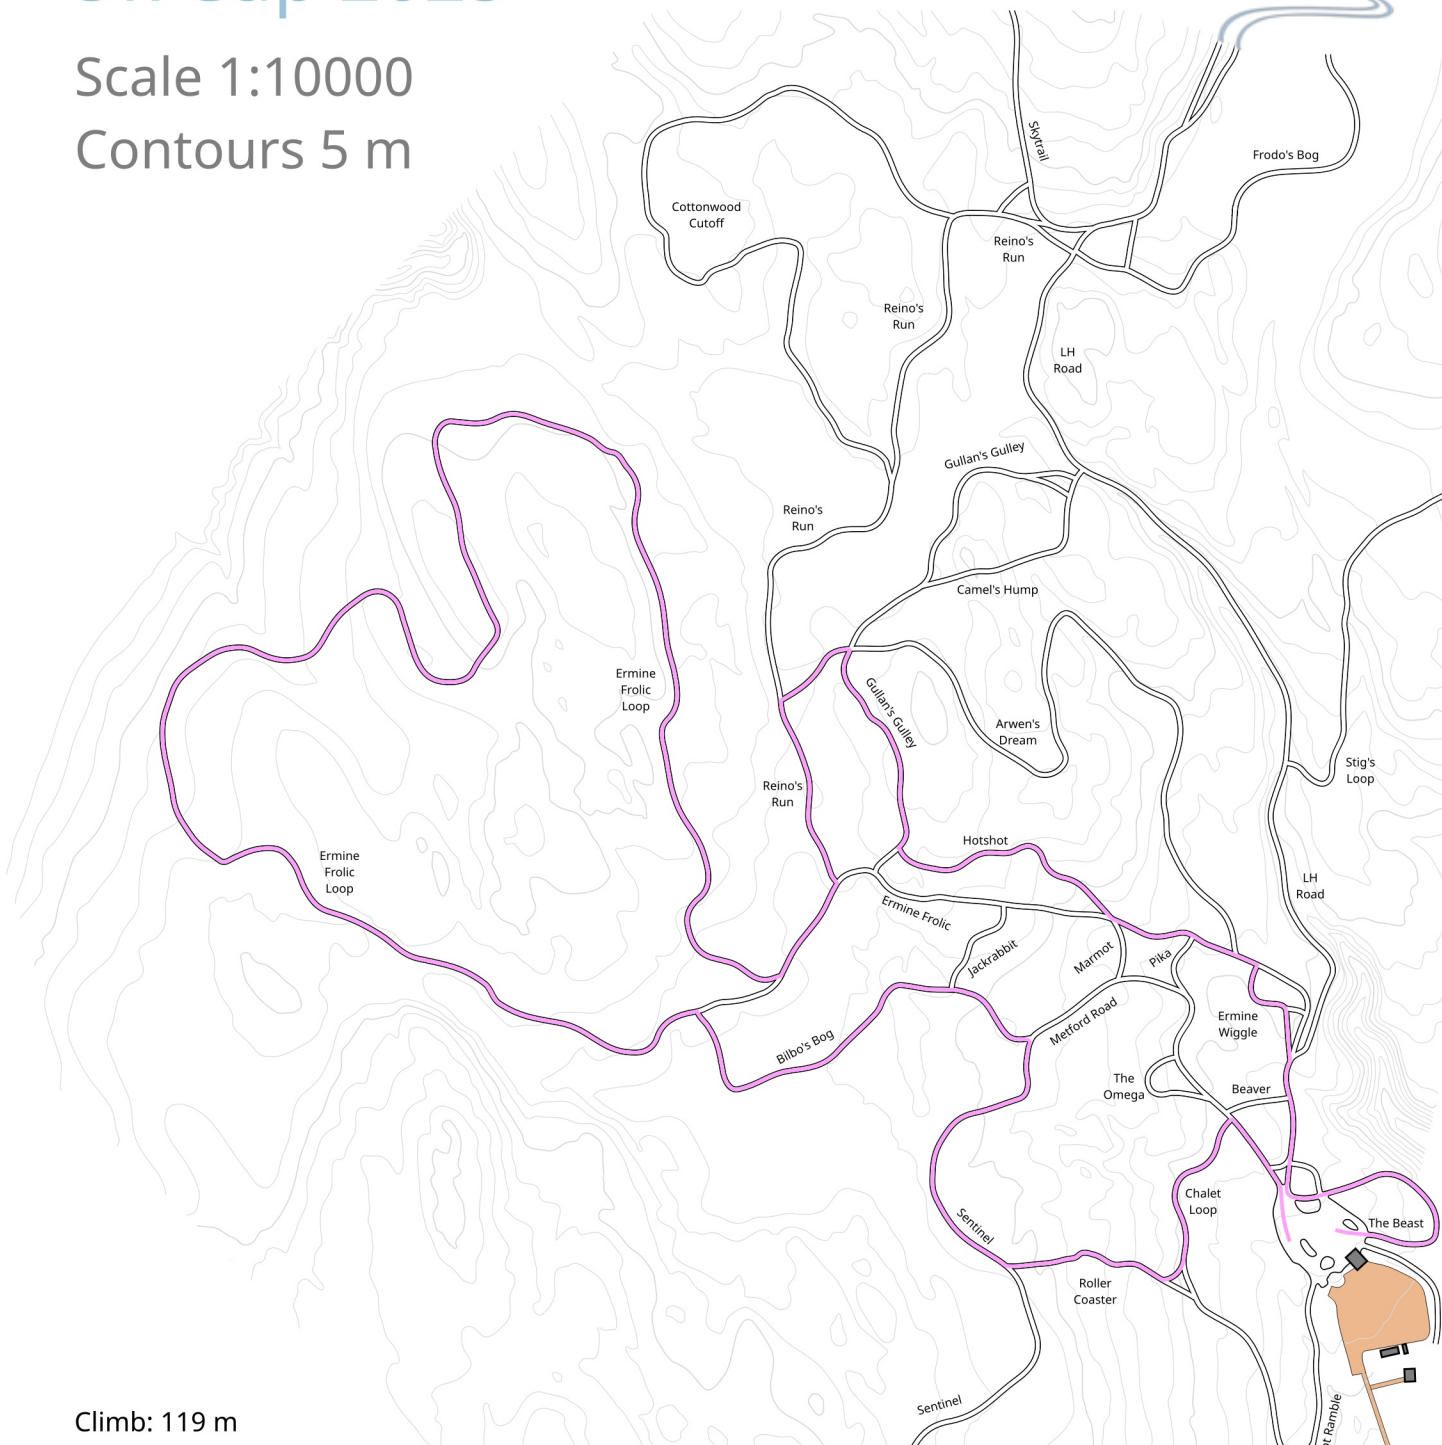

6.7 km - Light Pink

Ok Cup 2025

Scale 1:10000

Contours 5 m

Climb: 119 m
Distance: 6.70 km