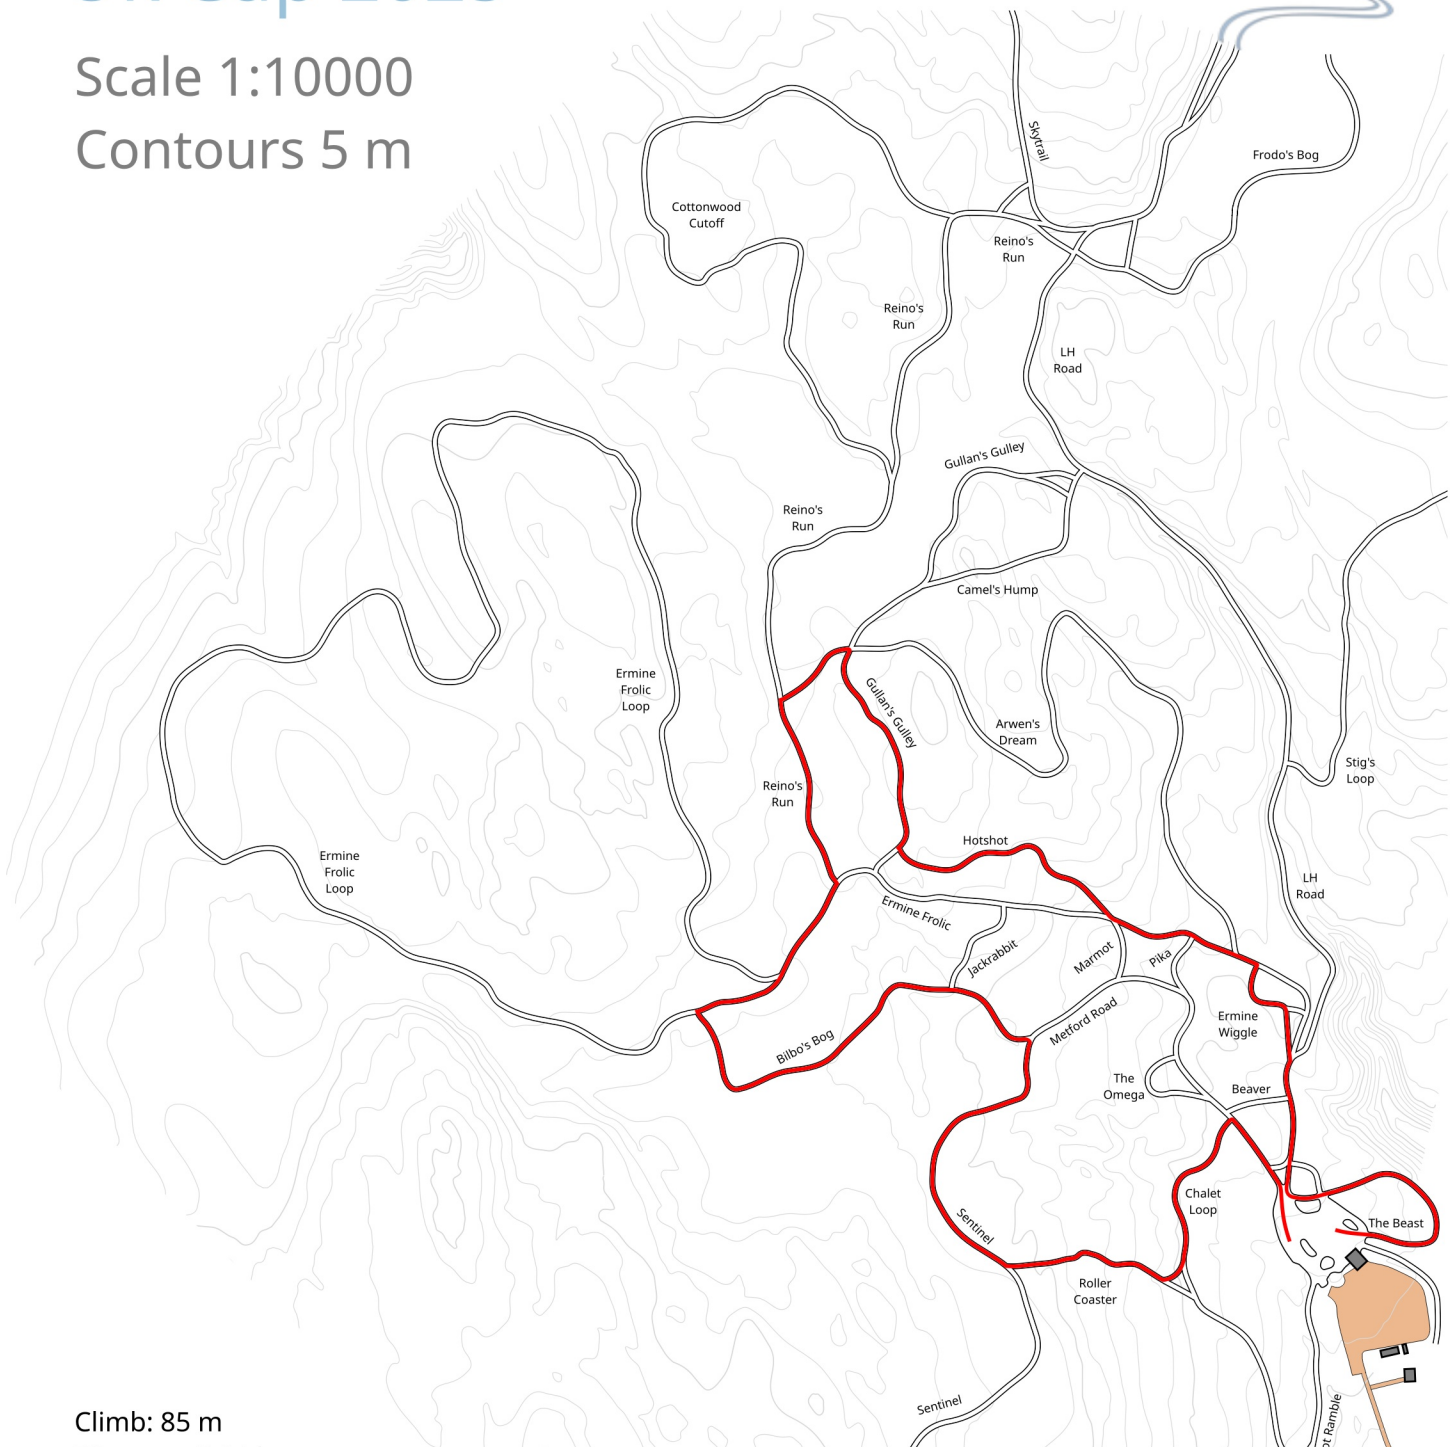

3.75 km - Red

Ok Cup 2025

Scale 1:10000

Contours 5 m

Climb: 85 m
Distance: 3.84 km