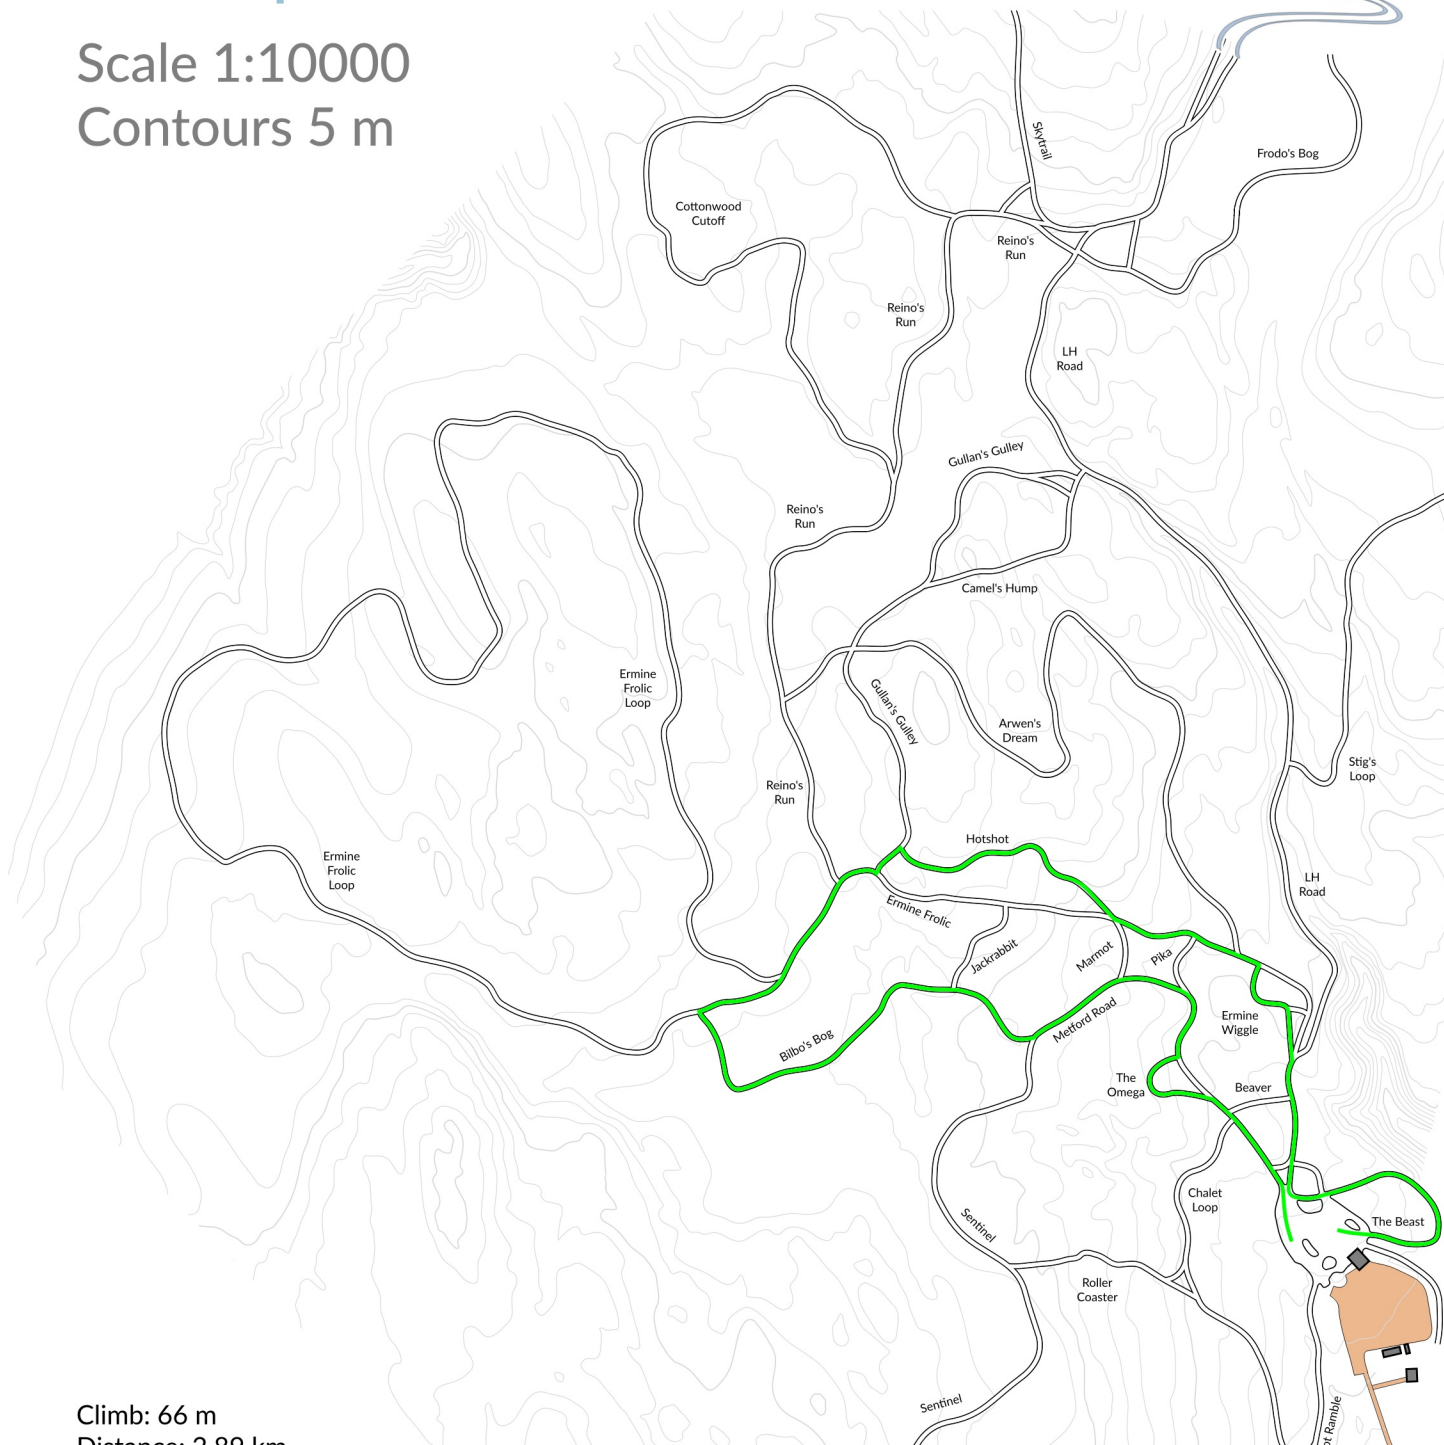

3.0 km - Bright Green

Ok Cup 2025

Larch Hills
NORDICS

Scale 1:10000

Contours 5 m

Climb: 66 m

Distance: 2.89 km