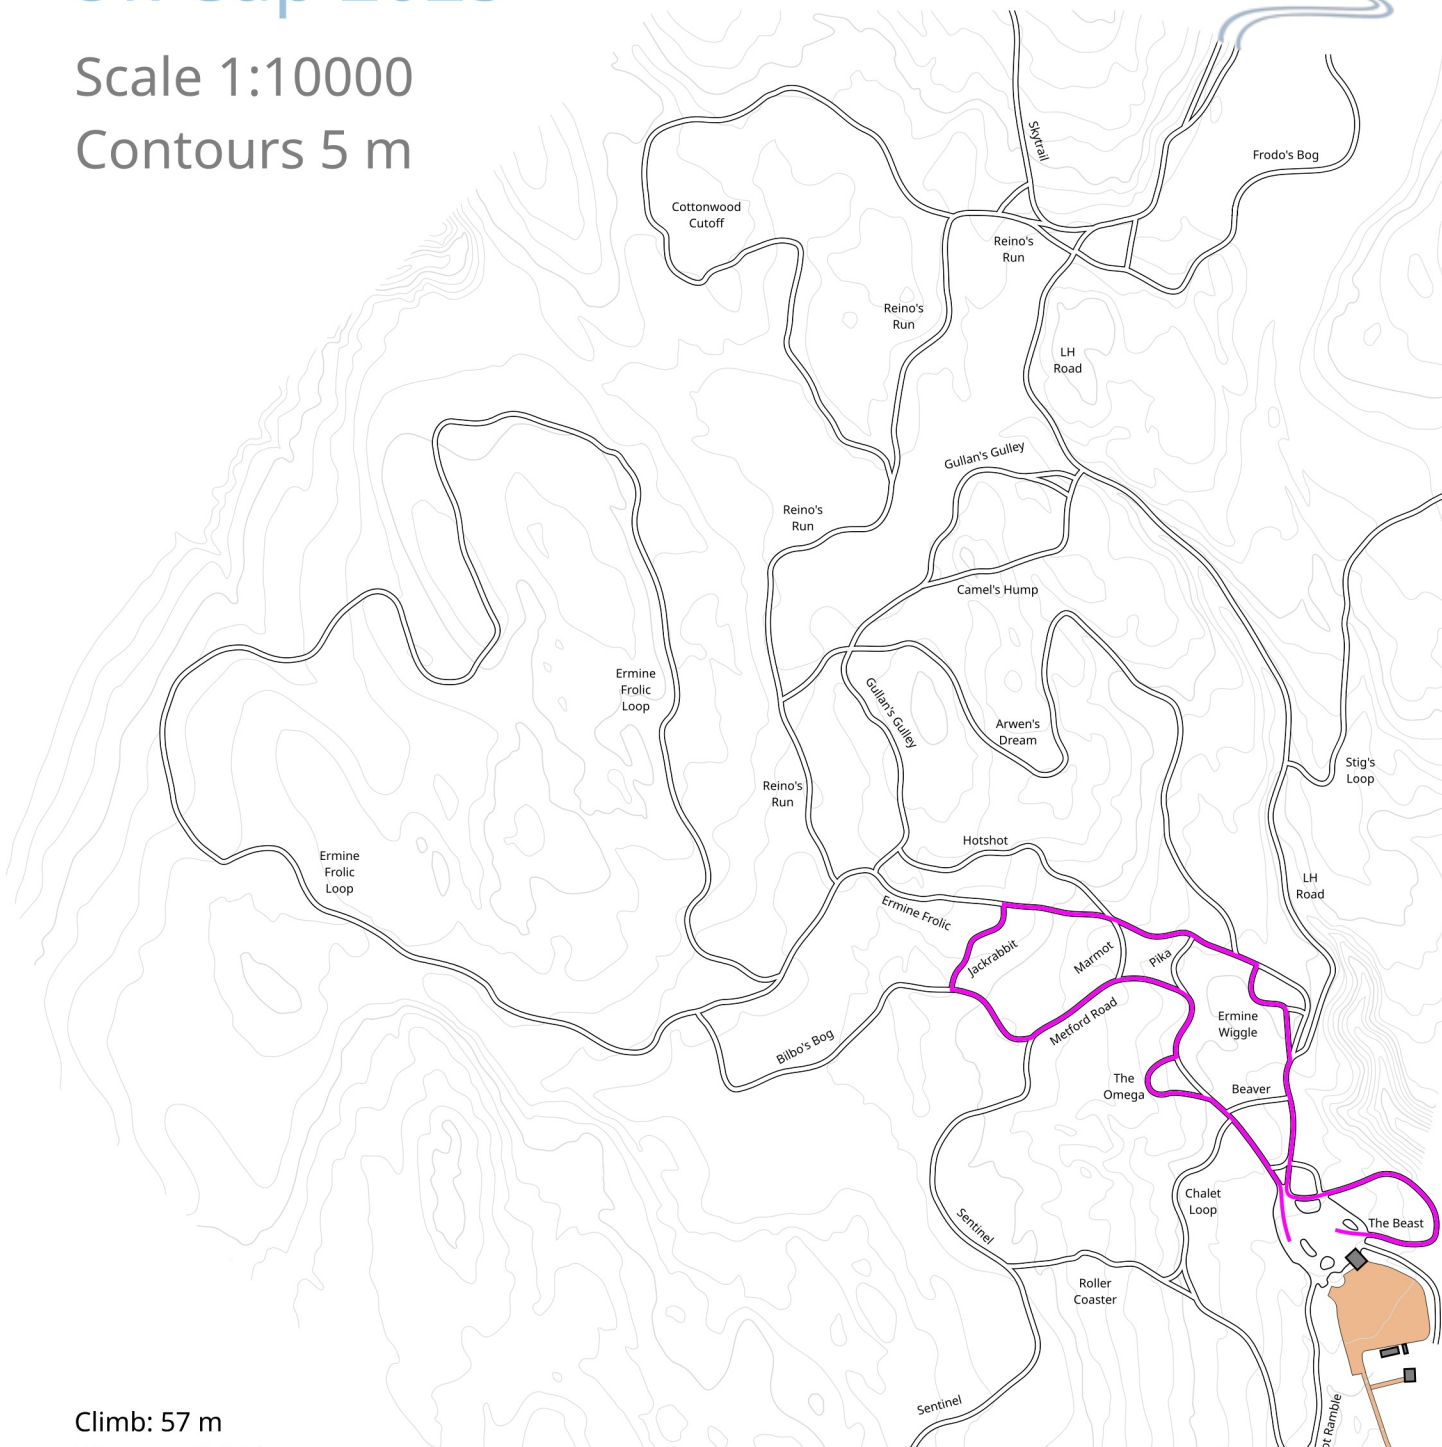

2.0 km - Bright Pink

Ok Cup 2025

Scale 1:10000

Contours 5 m

Climb: 57 m
Distance: 2.04 km