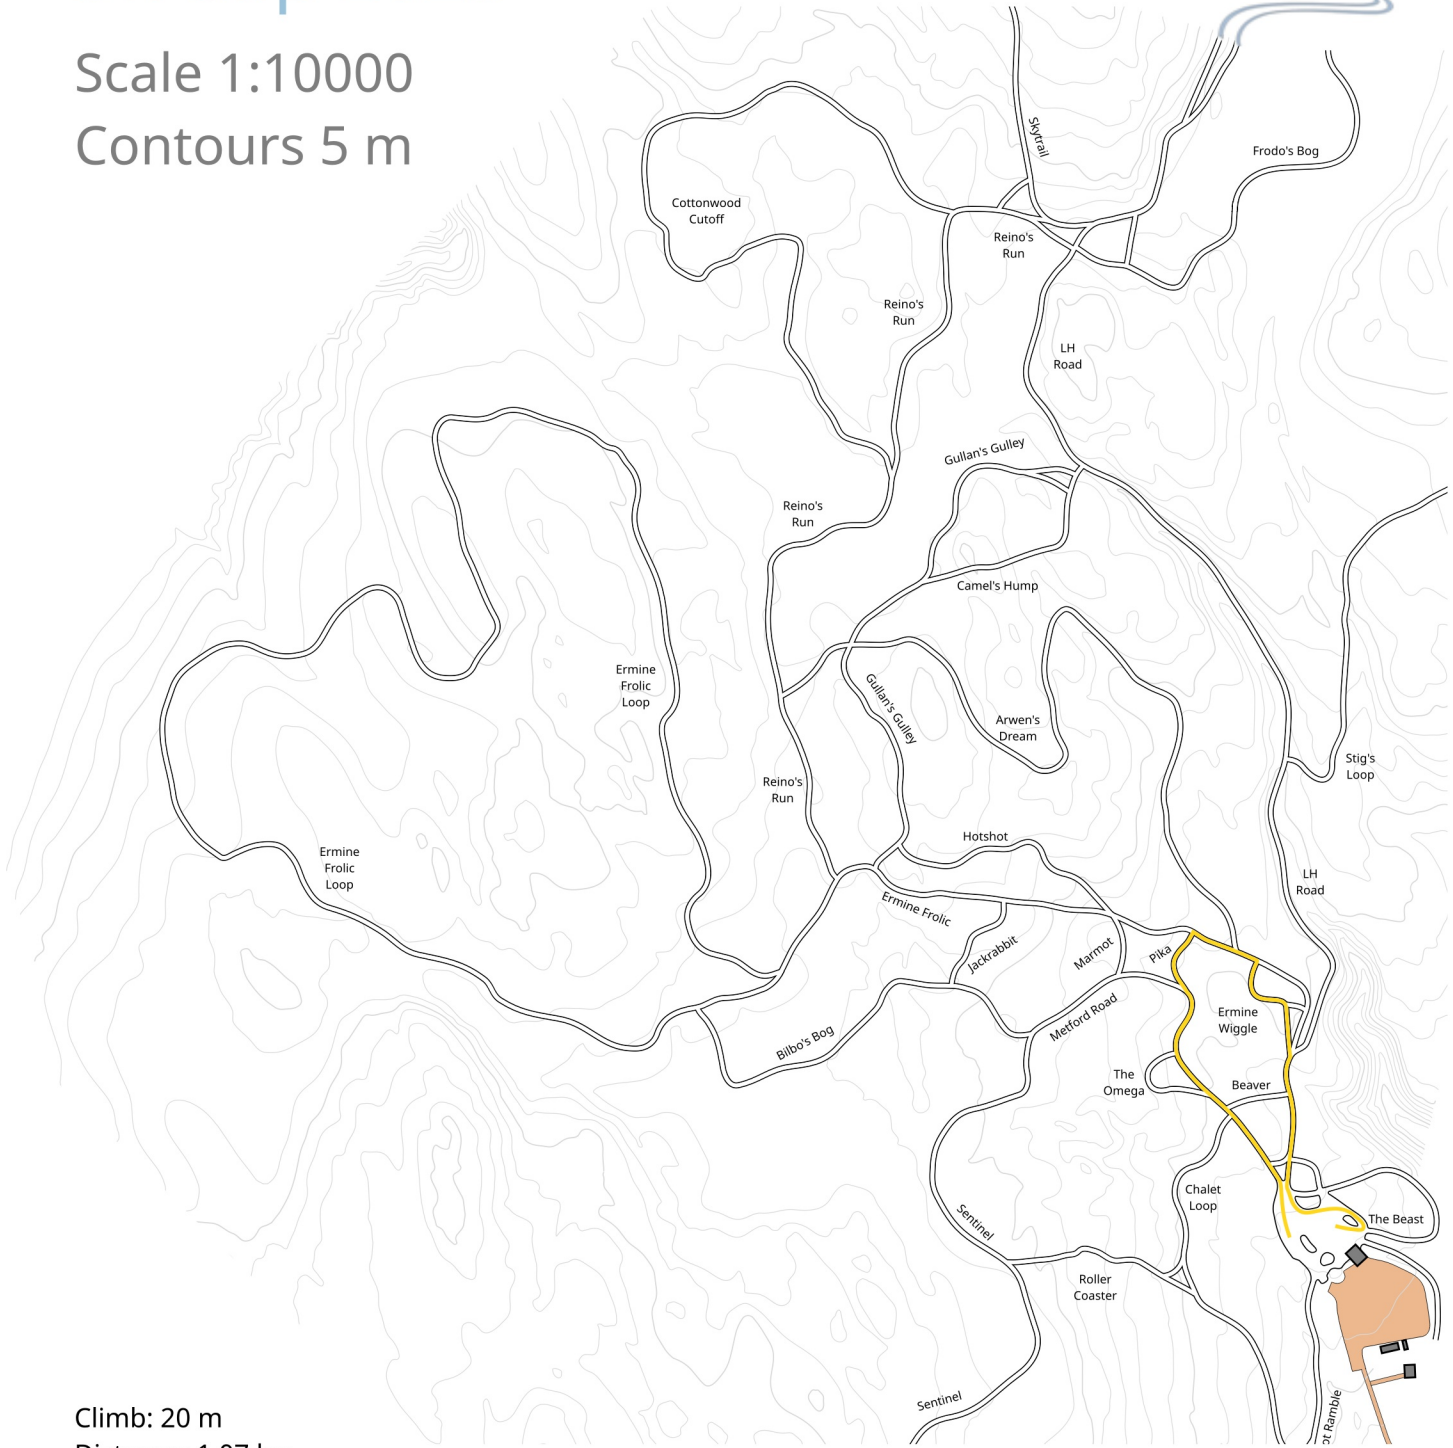

# 1.0 km - Yellow

## Ok Cup 2025

Scale 1:10000

Contours 5 m

Climb: 20 m  
Distance: 1.07 km