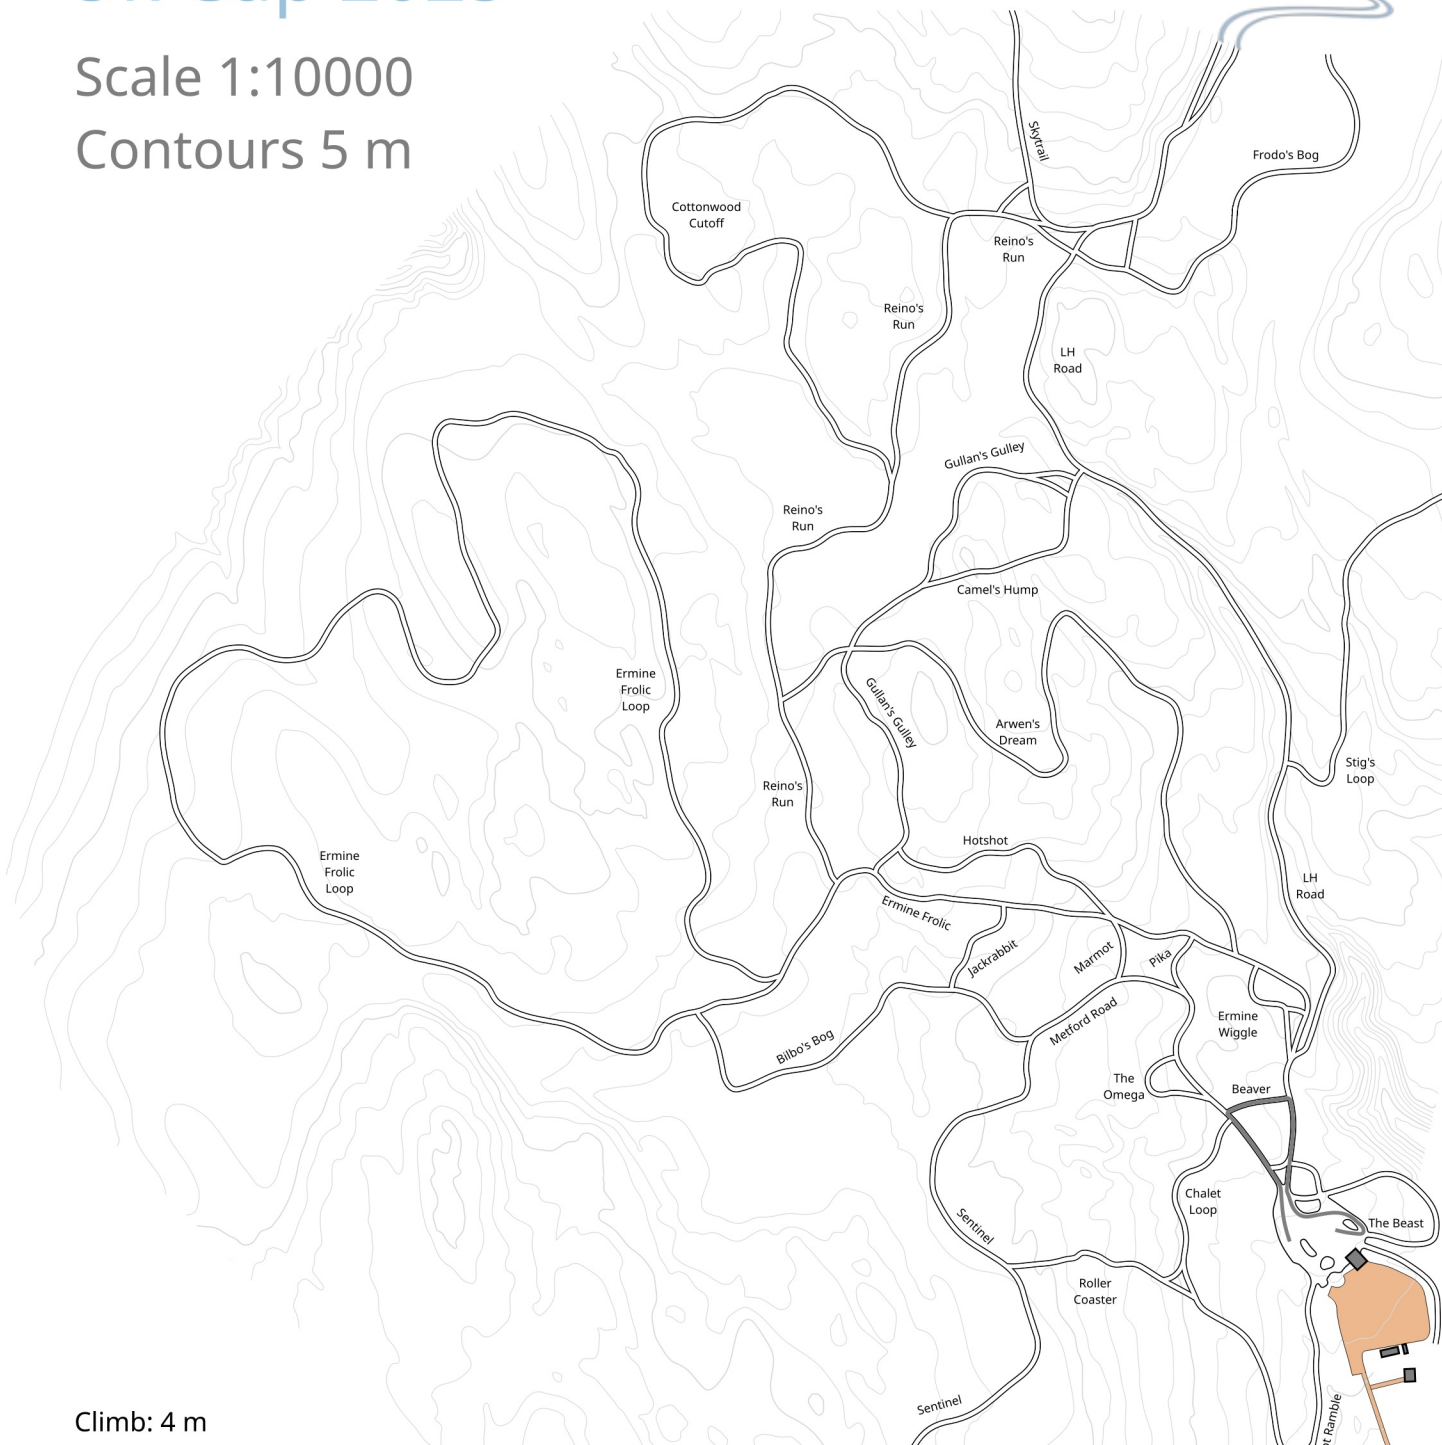

0.5 km - White

Ok Cup 2025

Scale 1:10000

Contours 5 m

Climb: 4 m

Distance: 0.57 km