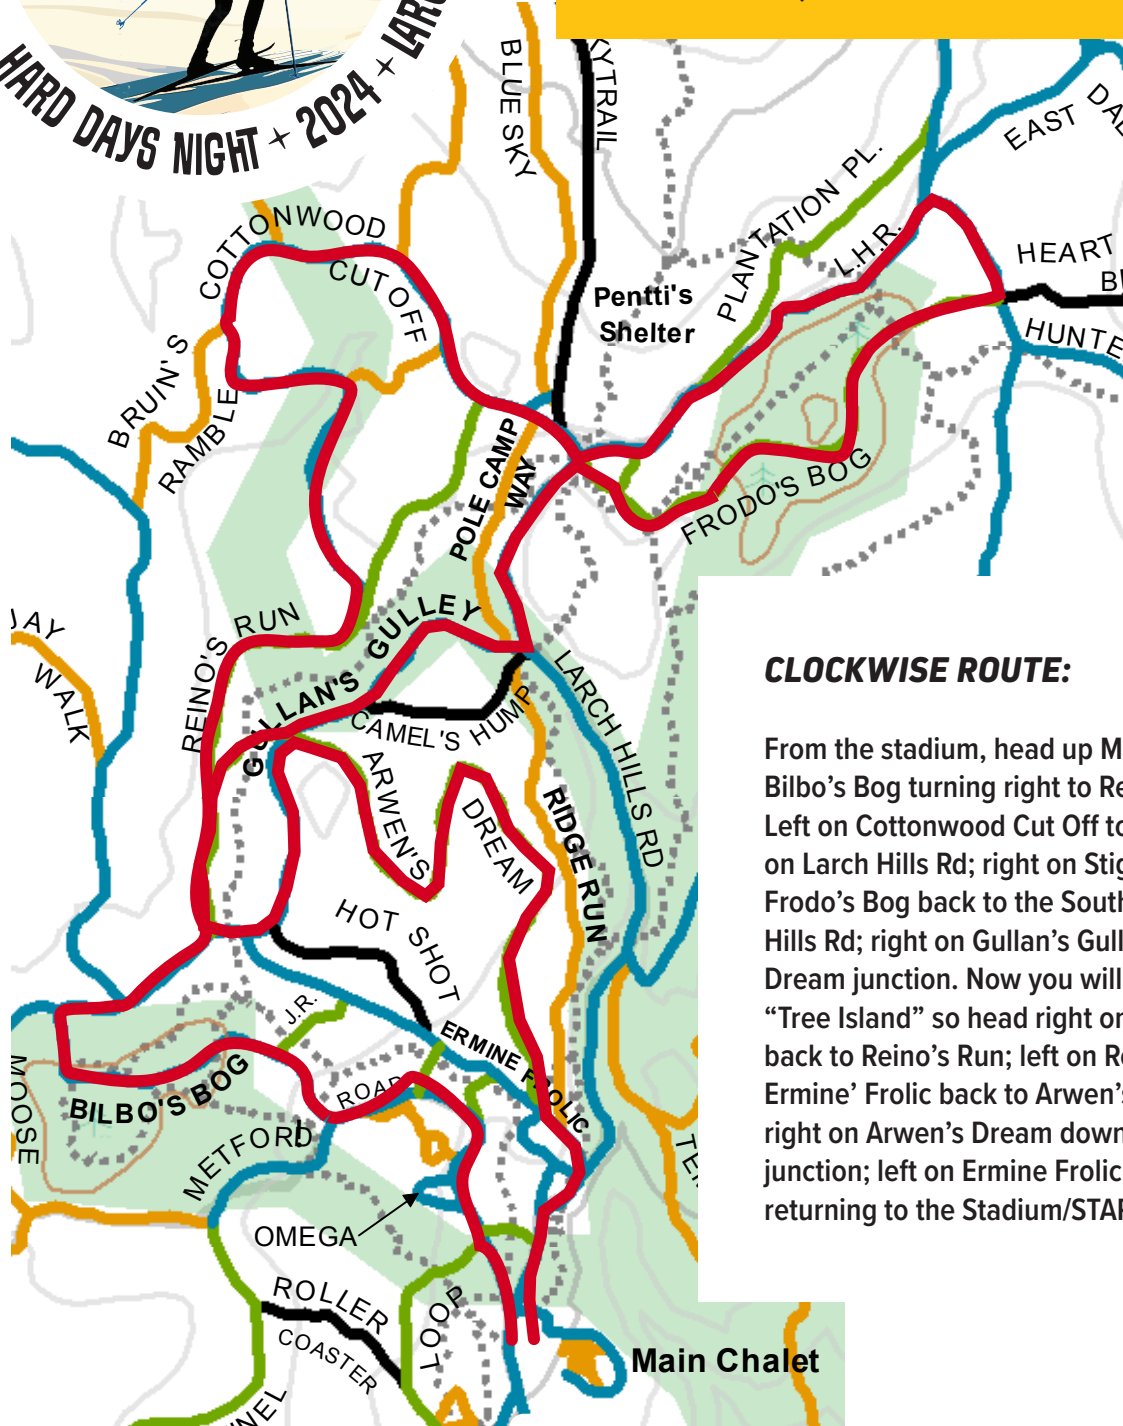

8.4 KM ROUTE

March 16 - 17, 2024 TIME: 10:00AM - 10:00AM

CLOCKWISE ROUTE:

From the stadium, head up Metford Rd, across Bilbo's Bog turning right to Reino's Run. Left on Cottonwood Cut Off to the South Hub; left on Larch Hills Rd; right on Stig's Loop; right onto Frodo's Bog back to the South Hub; left on Larch Hills Rd; right on Gullan's Gulley to the Arwen's Dream junction. Now you will do a loop around "Tree Island" so head right on Arwen's Dream back to Reino's Run; left on Reino's Run; left on Ermine' Frolic back to Arwen's Dream junction; right on Arwen's Dream down to Ermine Frolic junction; left on Ermine Frolic to Larch Hills Rd; returning to the Stadium/START/FINISH.