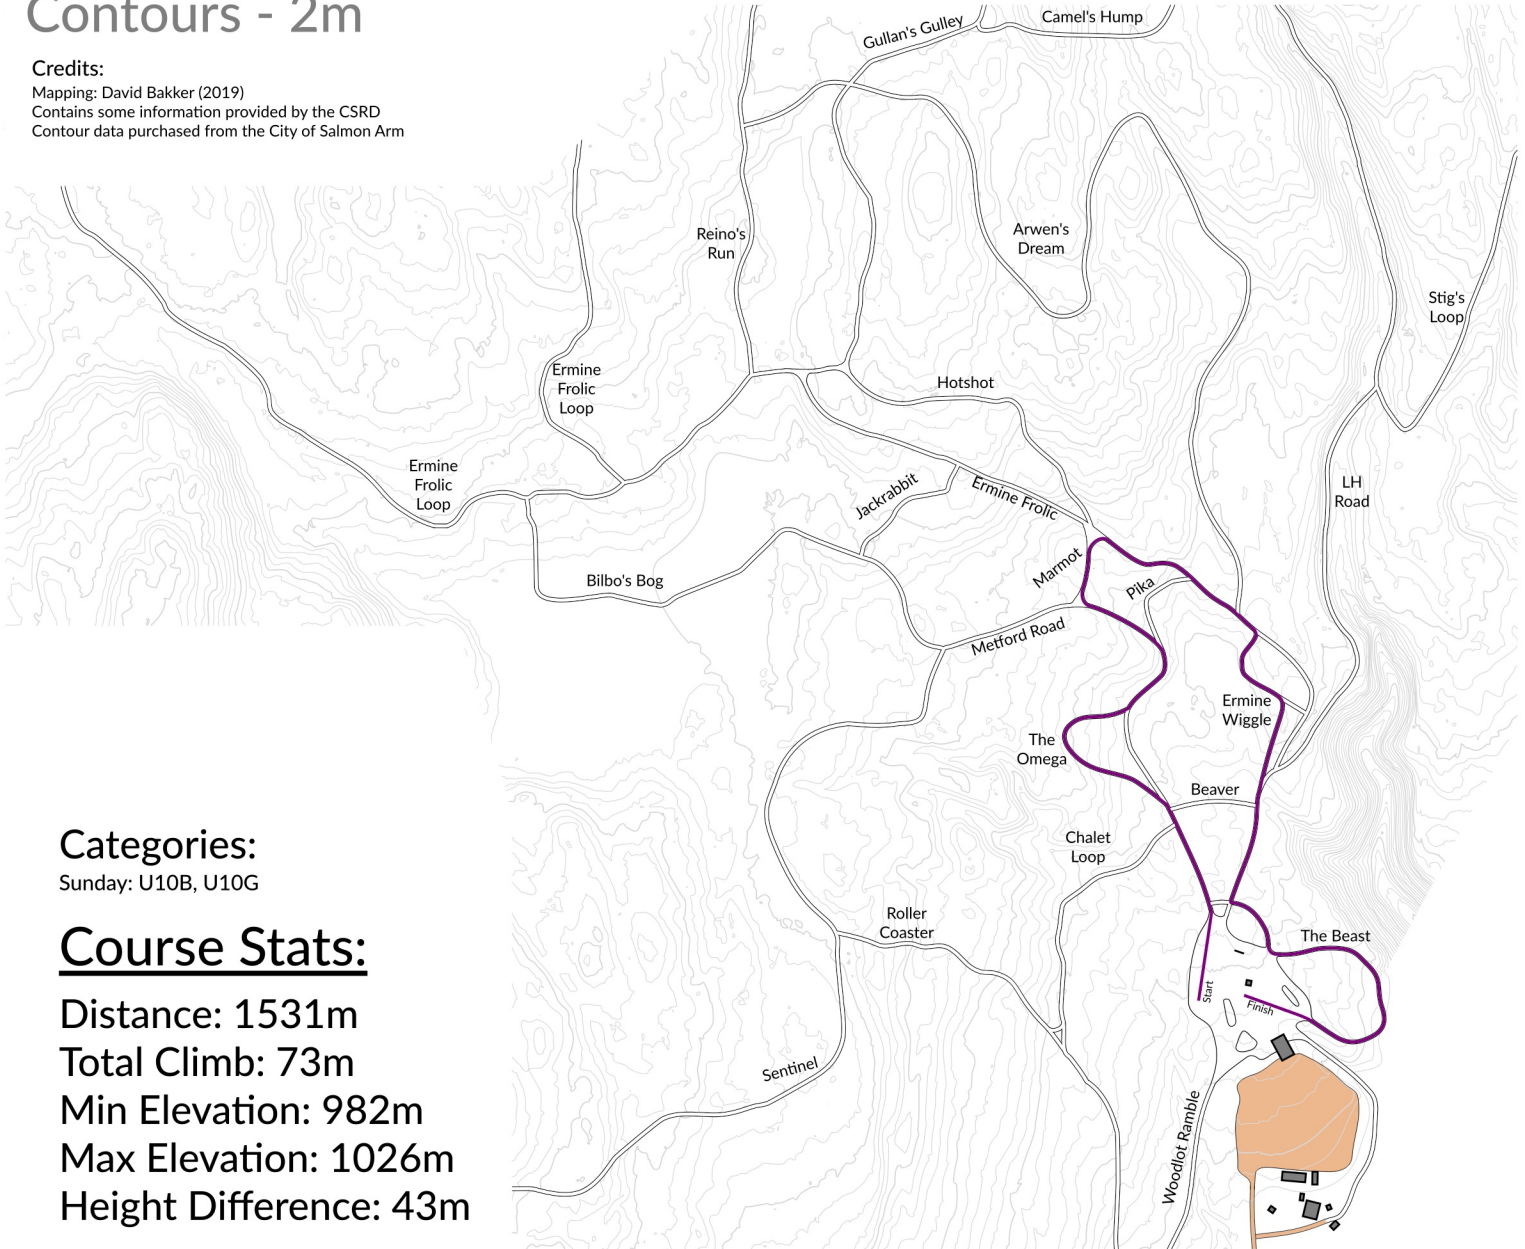

# 1.5 km - Purple

## BC Cup 2022

Scale - 1:7500

Contours - 2m

### Categories:

Sunday: U10B, U10G

### Course Stats:

Distance: 1531m

Total Climb: 73m

Min Elevation: 982m

Max Elevation: 1026m

Height Difference: 43m