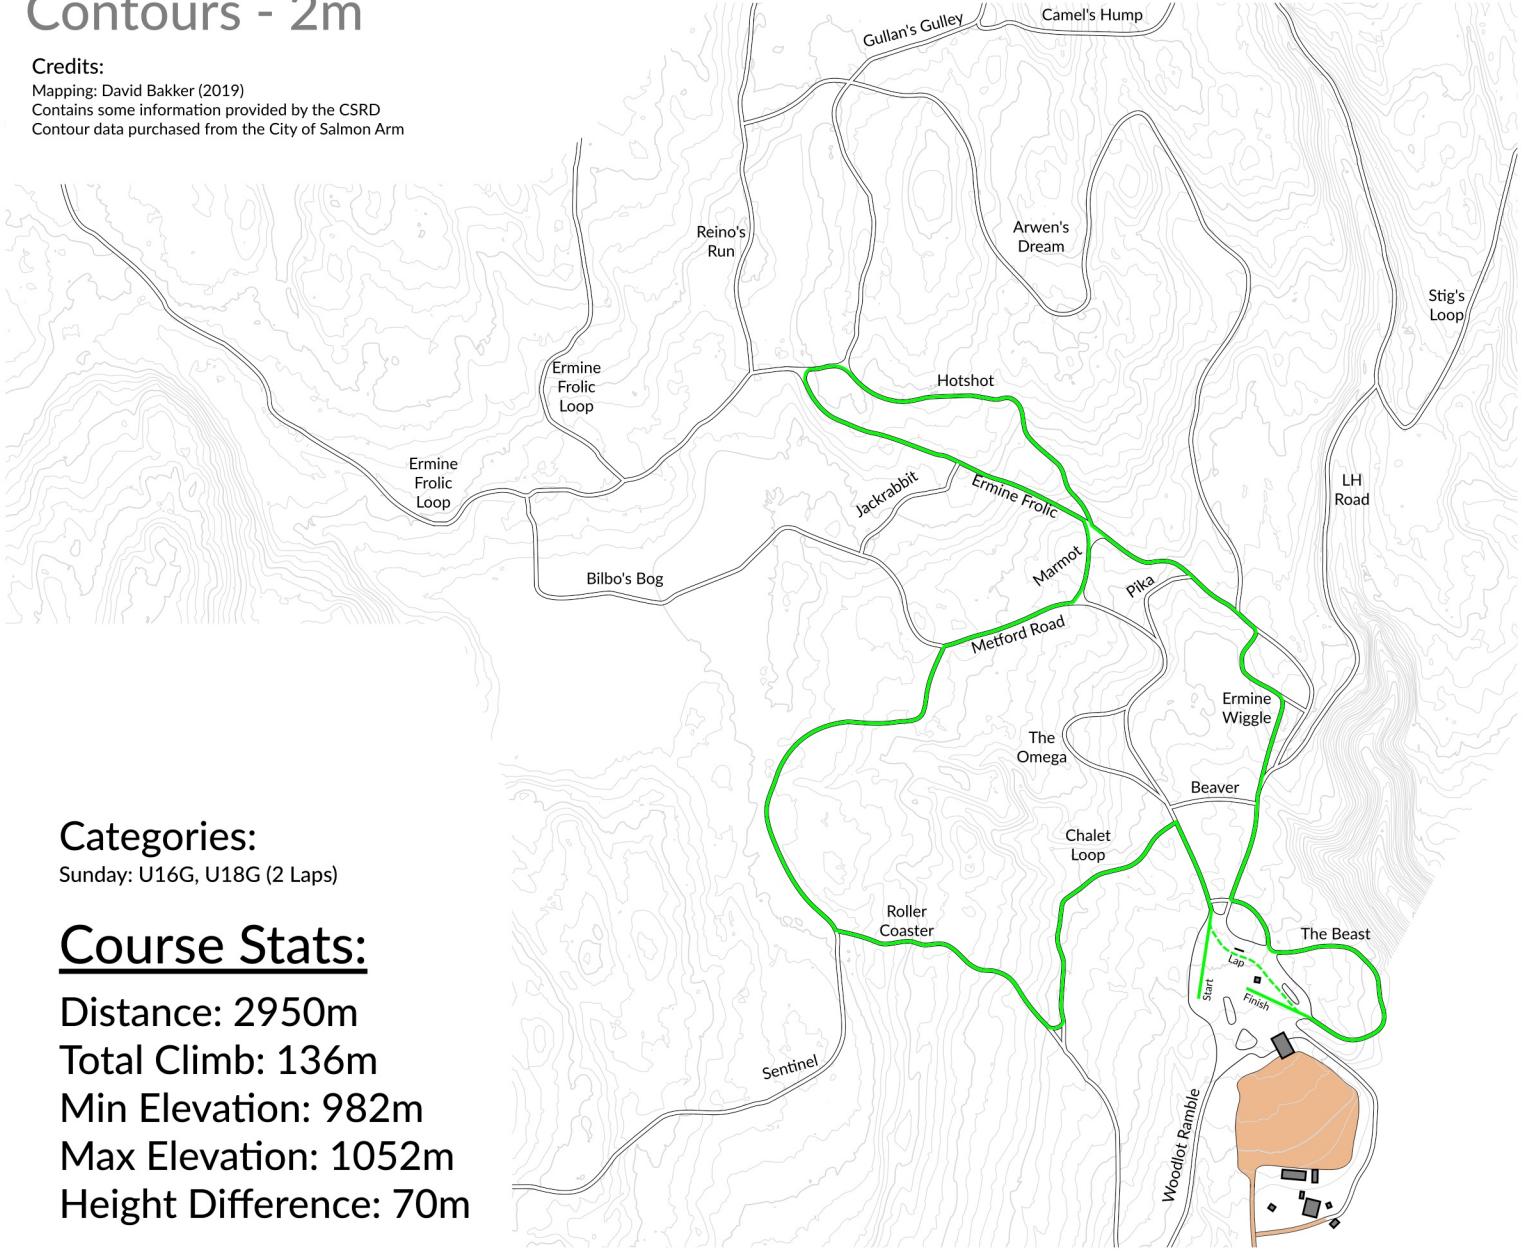

3.0 km - Bright Green

BC Cup 2022

Scale - 1:7500

Contours - 2m

Credits:
Mapping: David Bakker (2019)
Contains some information provided by the CSRD
Contour data purchased from the City of Salmon Arm

Categories:

Sunday: U16G, U18G (2 Laps)

Course Stats:

Distance: 2950m

Total Climb: 136m

Min Elevation: 982m

Max Elevation: 1052m

Height Difference: 70m