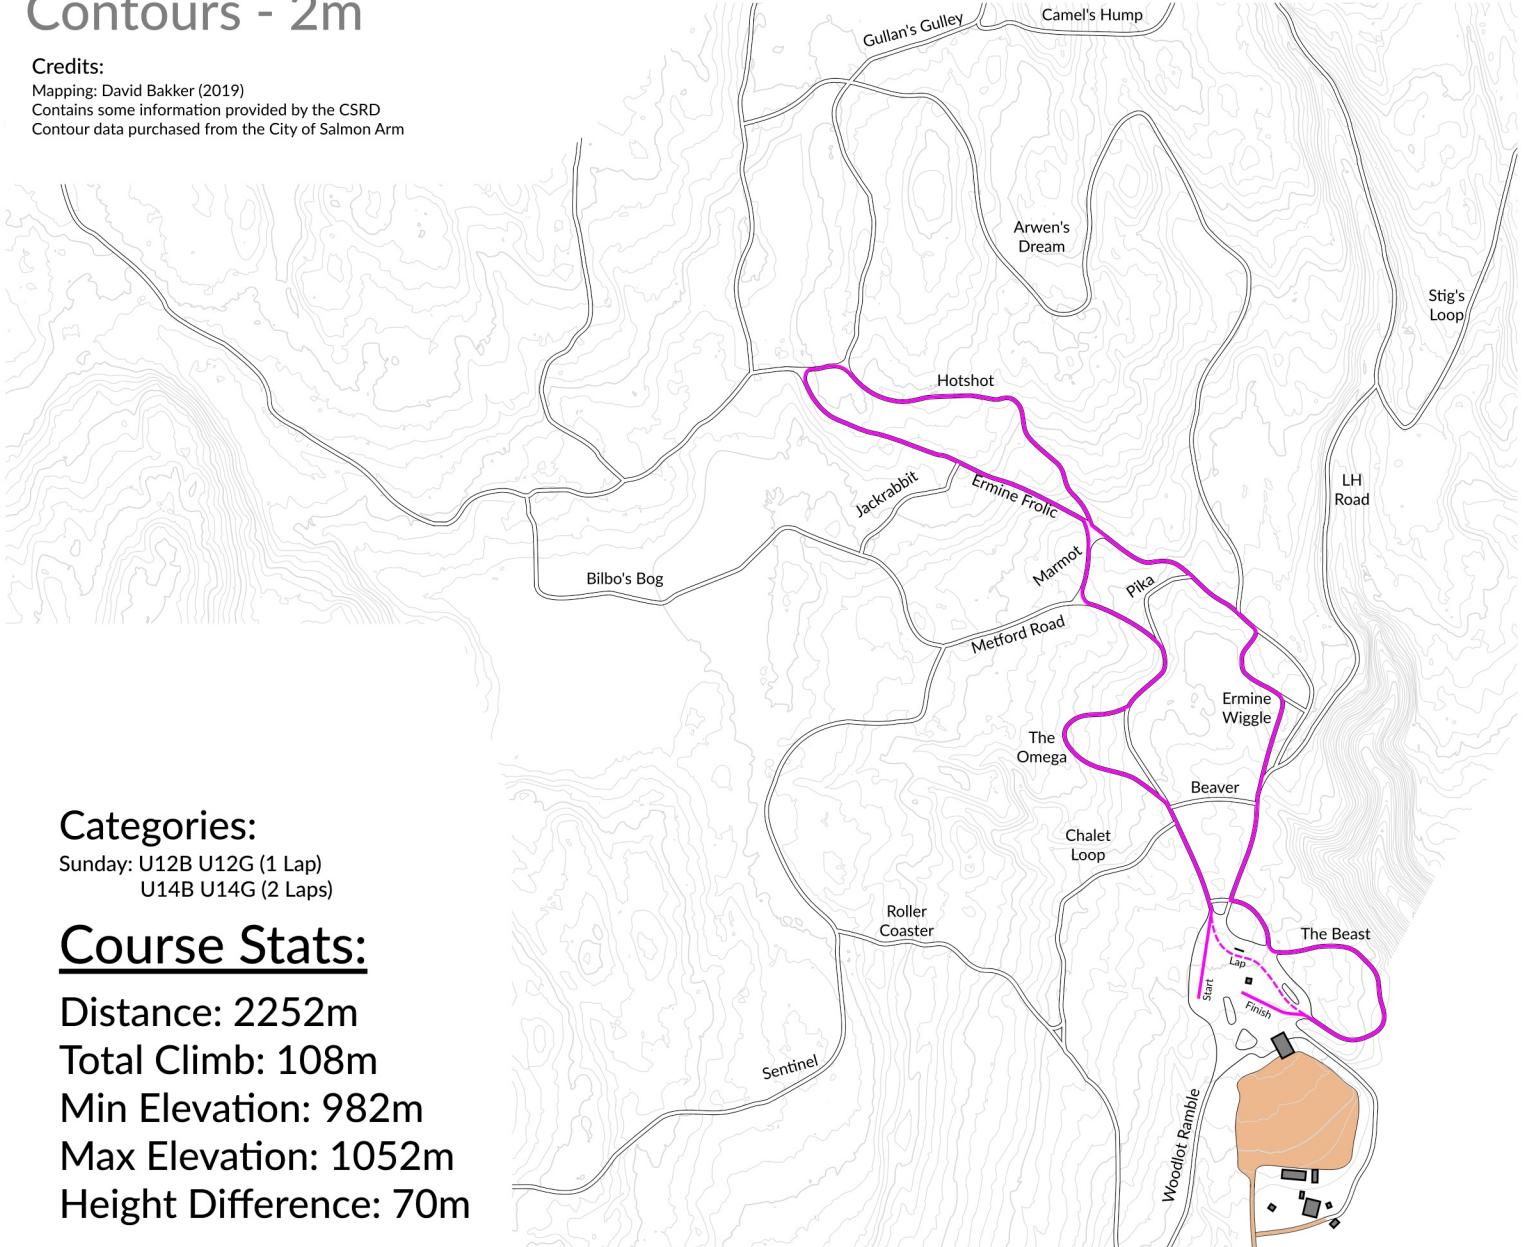

2.3 km - Hot Pink

BC Cup 2022

Scale - 1:7500

Contours - 2m

Credits:

Mapping: David Bakker (2019)
Contains some information provided by the CSRD
Contour data purchased from the City of Salmon Arm

Categories:

Sunday: U12B U12G (1 Lap)
U14B U14G (2 Laps)

Course Stats:

Distance: 2252m
Total Climb: 108m
Min Elevation: 982m
Max Elevation: 1052m
Height Difference: 70m