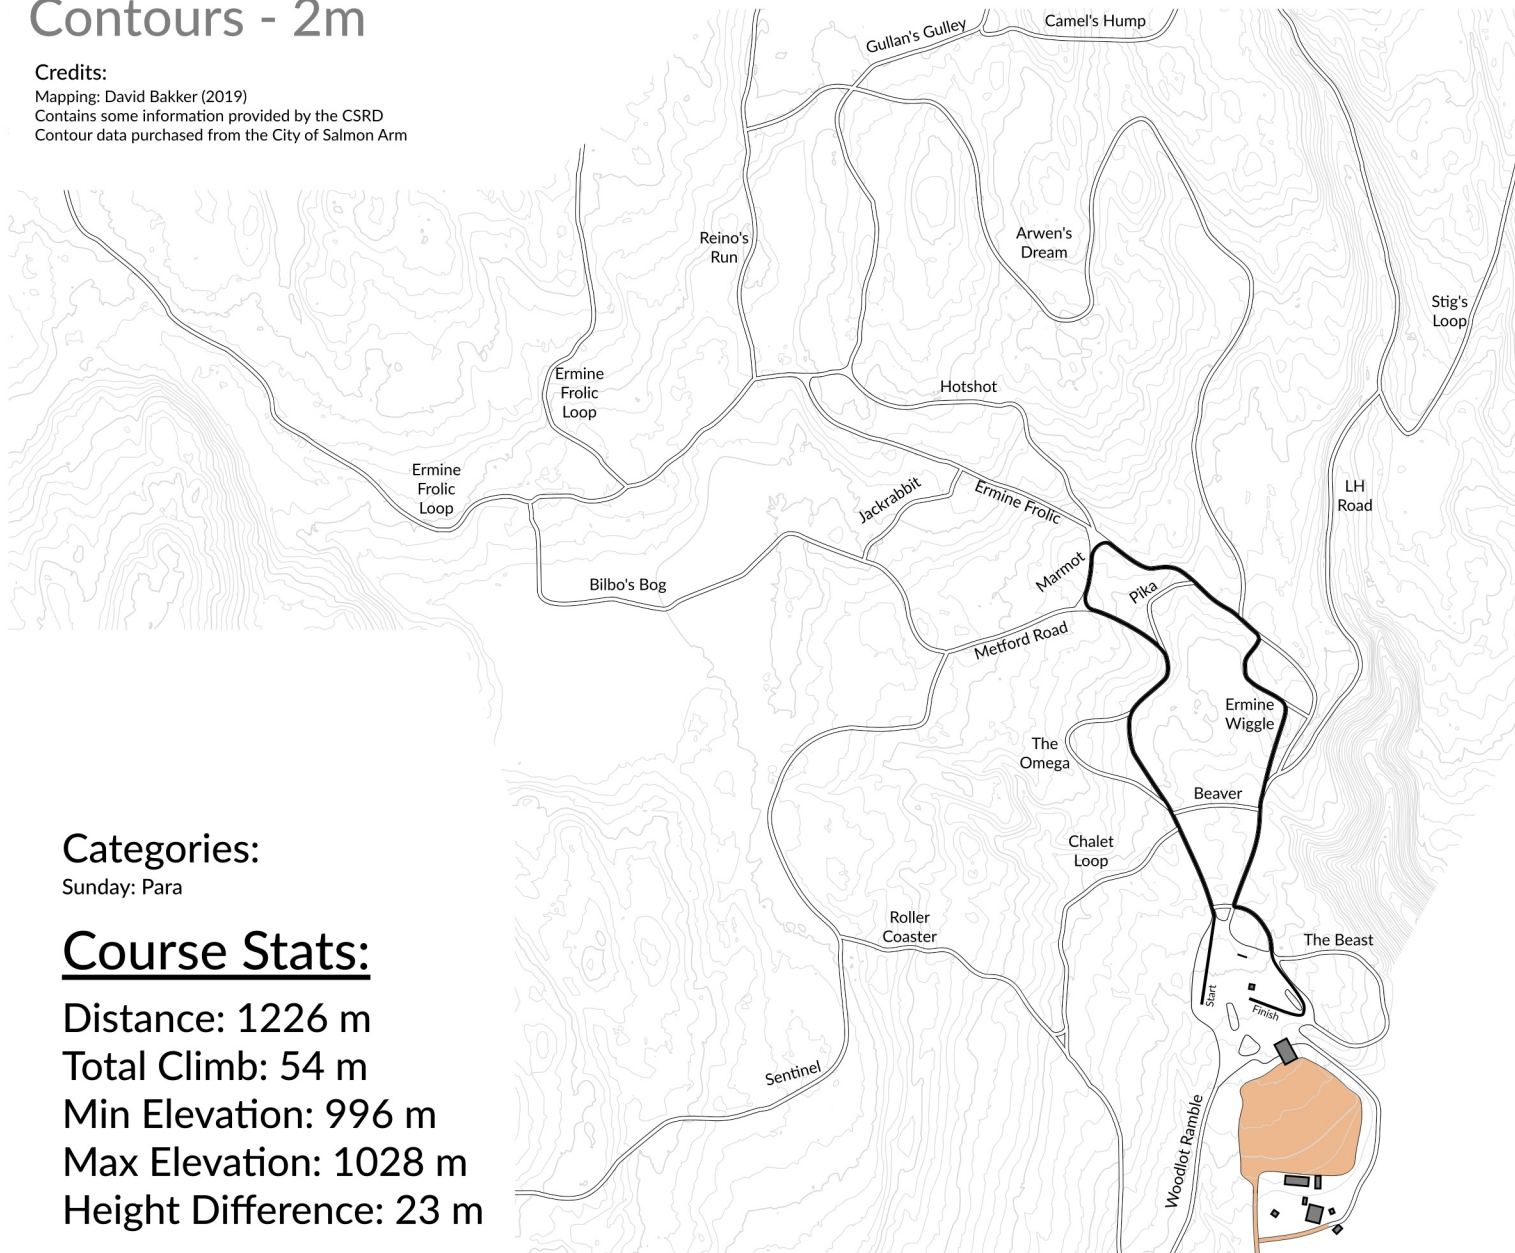

1.2 km Para - White

BC Cup 2022

Scale - 1:7500

Contours - 2m

Credits:

Mapping: David Bakker (2019)
Contains some information provided by the CSRD
Contour data purchased from the City of Salmon Arm

Categories:

Sunday: Para

Course Stats:

Distance: 1226 m

Total Climb: 54 m

Min Elevation: 996 m

Max Elevation: 1028 m

Height Difference: 23 m