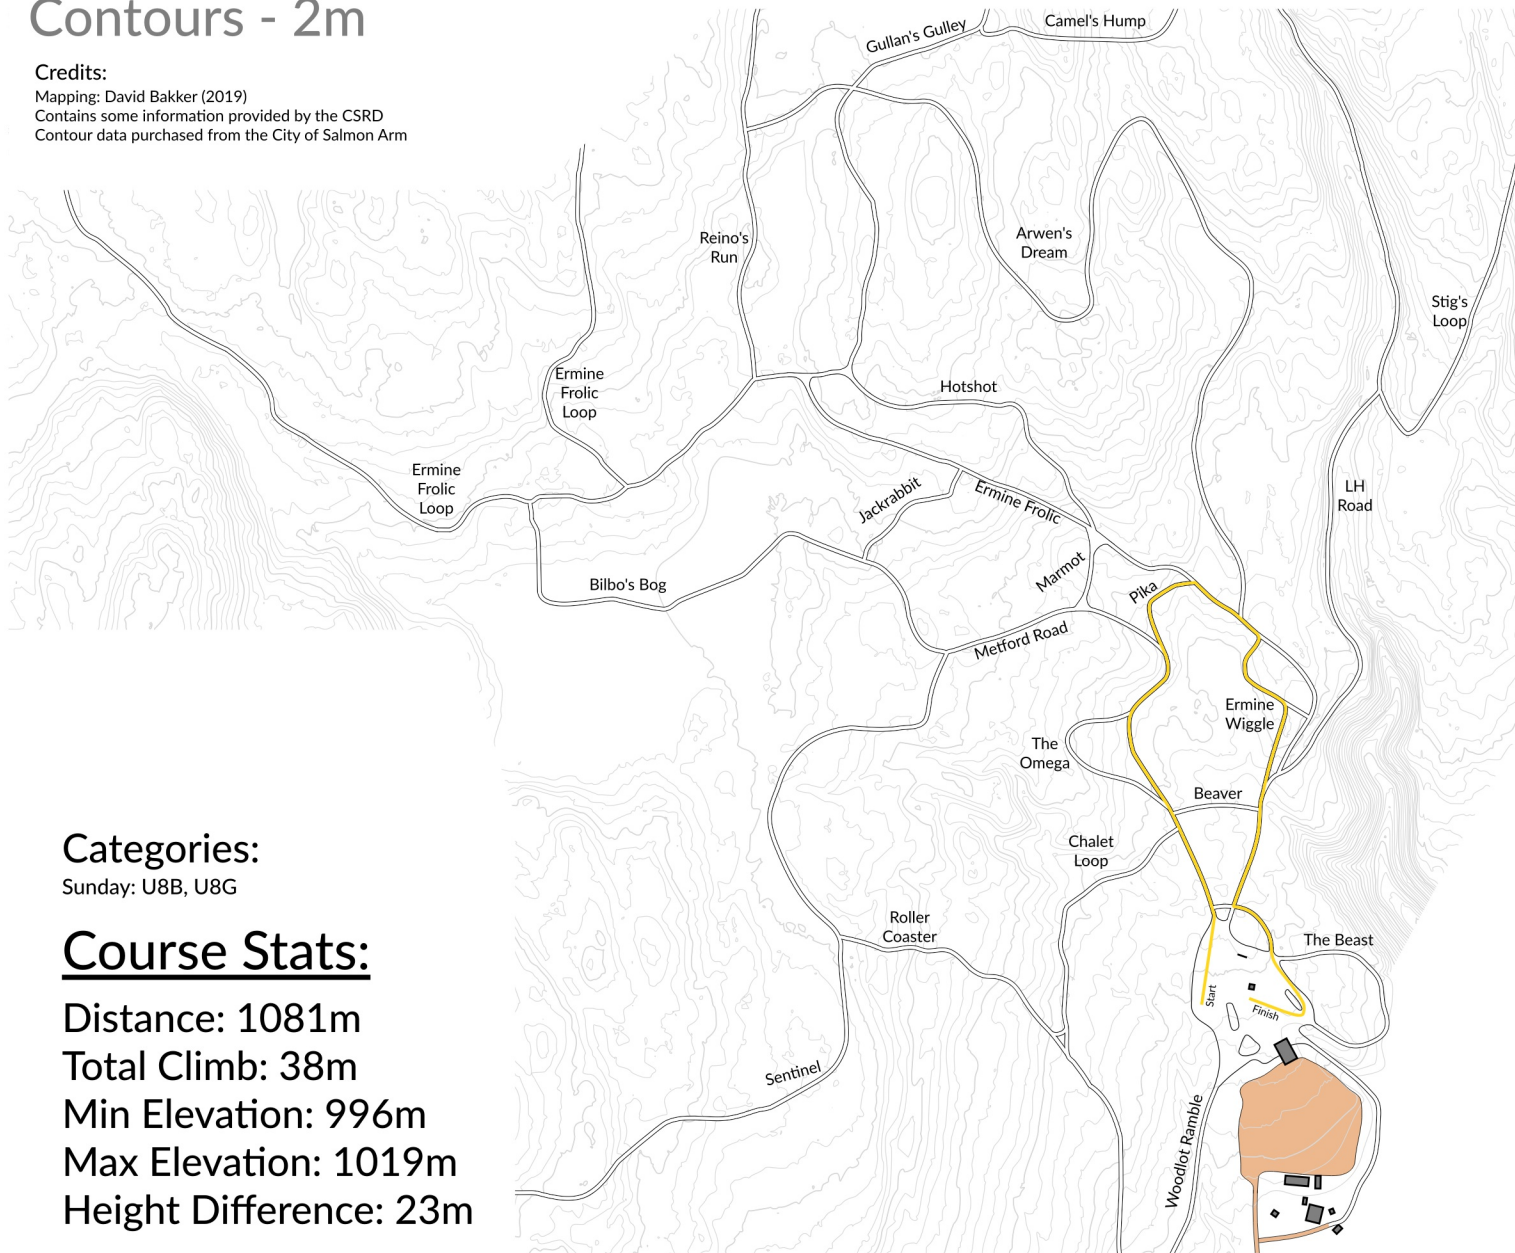

1 km - Yellow

BC Cup 2022

Scale - 1:7500

Contours - 2m

Credits:

Mapping: David Bakker (2019)

Contains some information provided by the CSRD

Contour data purchased from the City of Salmon Arm

Categories:

Sunday: U8B, U8G

Course Stats:

Distance: 1081m

Total Climb: 38m

Min Elevation: 996m

Max Elevation: 1019m

Height Difference: 23m