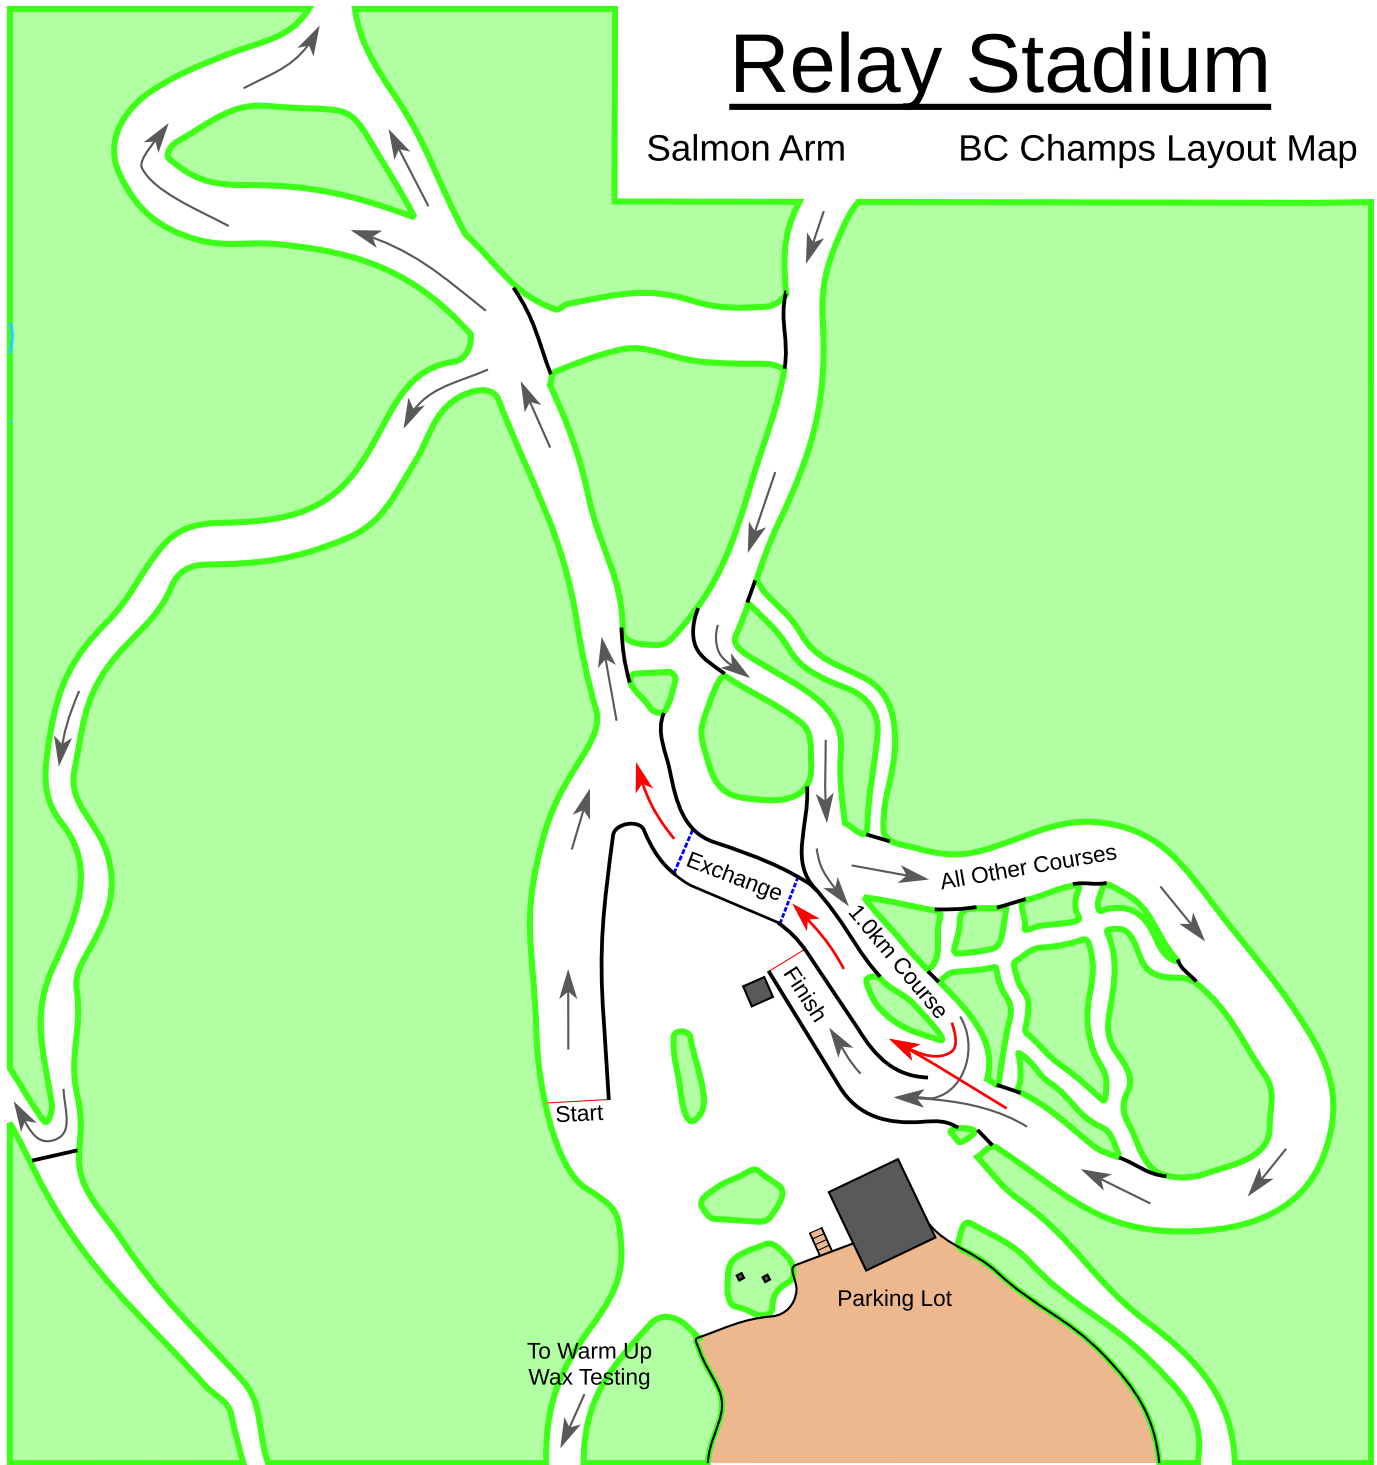

Relay Stadium

Salmon Arm

BC Champs Layout Map

Legend

- Parking Lot
- Chalet/Timing Building
- Forested Area
- Trail/Stadium/Groomed Area
- Permanent V-Boards/Fencing
- Exchange Lane Route
- Direction of Race
- Exchange Area

Map Scale - 1:2000

Mapping: David Bakker