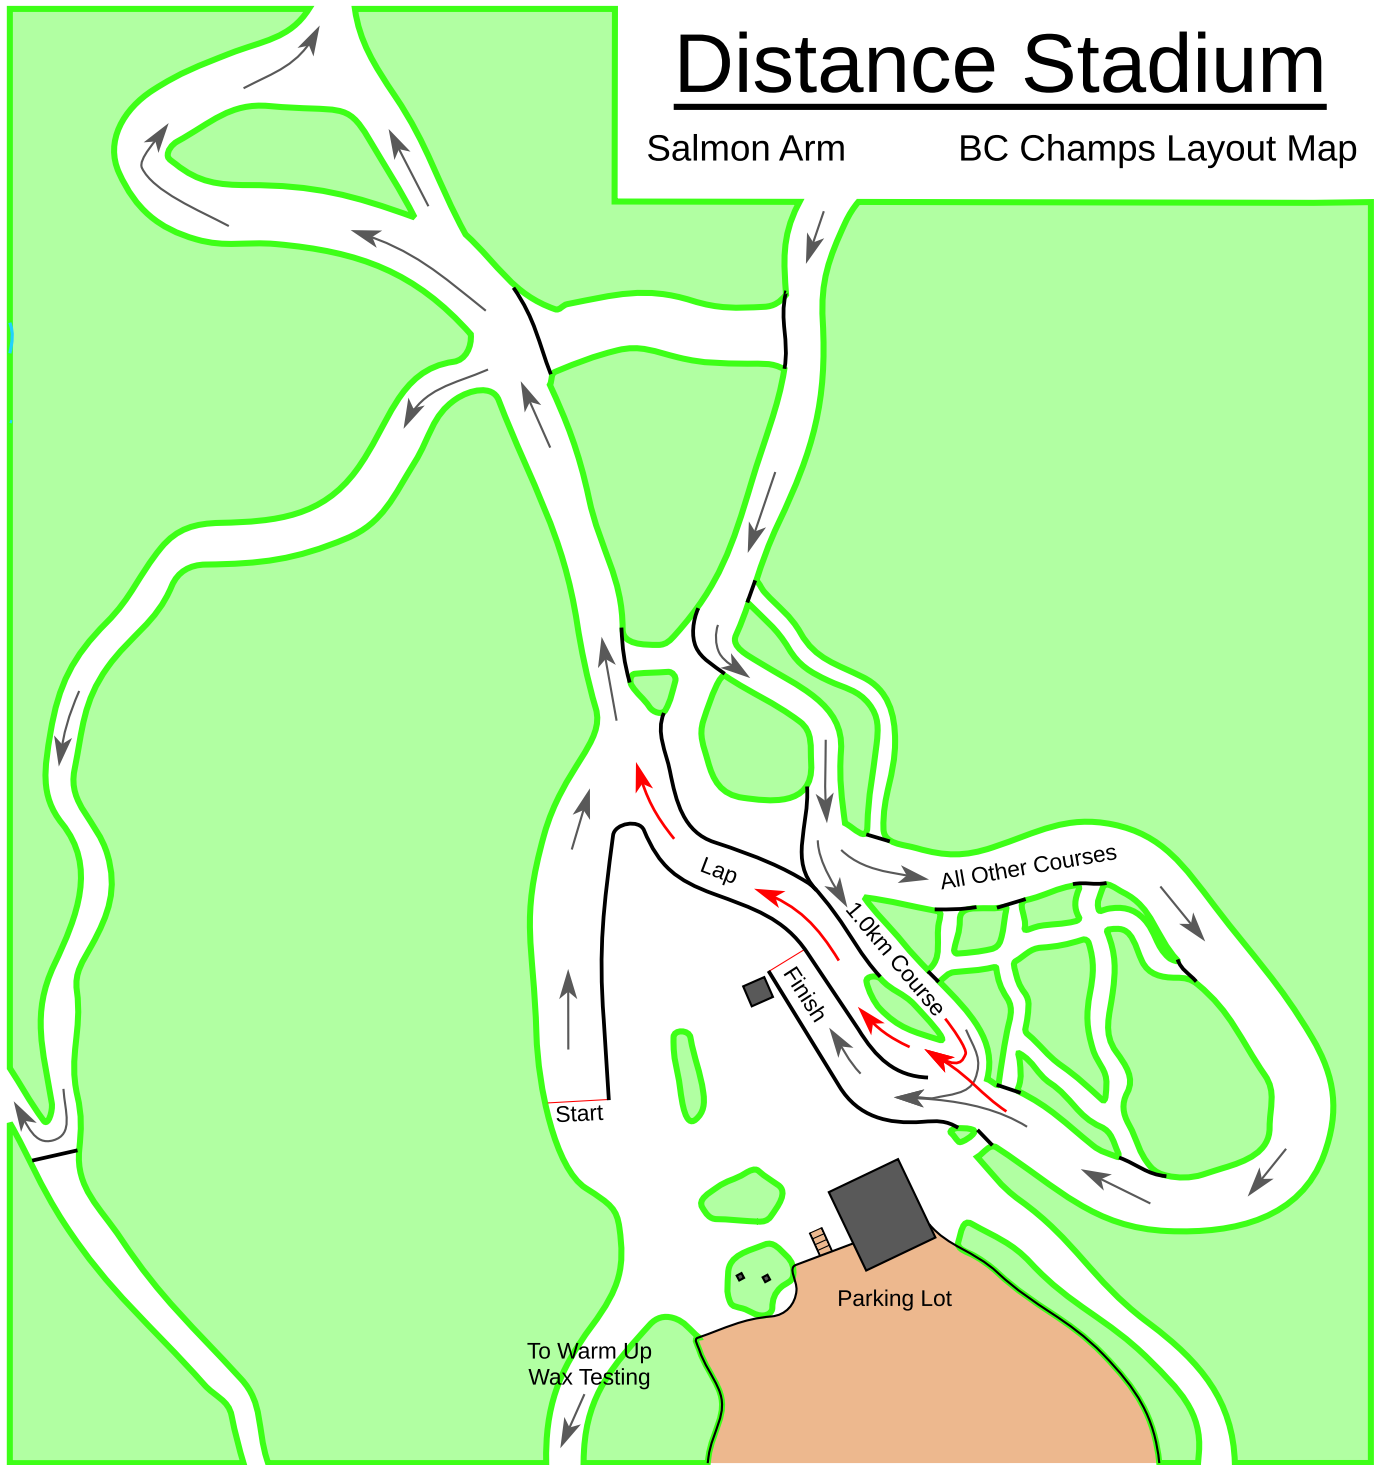

Distance Stadium

Salmon Arm

BC Champs Layout Map

Legend

- Parking Lot
- Chalet/Timing Building
- Forested Area
- Trail/Stadium/Groomed Area

- Permanent V-Boards/Fencing
- Lap Lane Route
- Direction of Race

Map Scale - 1:2000

Mapping: David Bakker