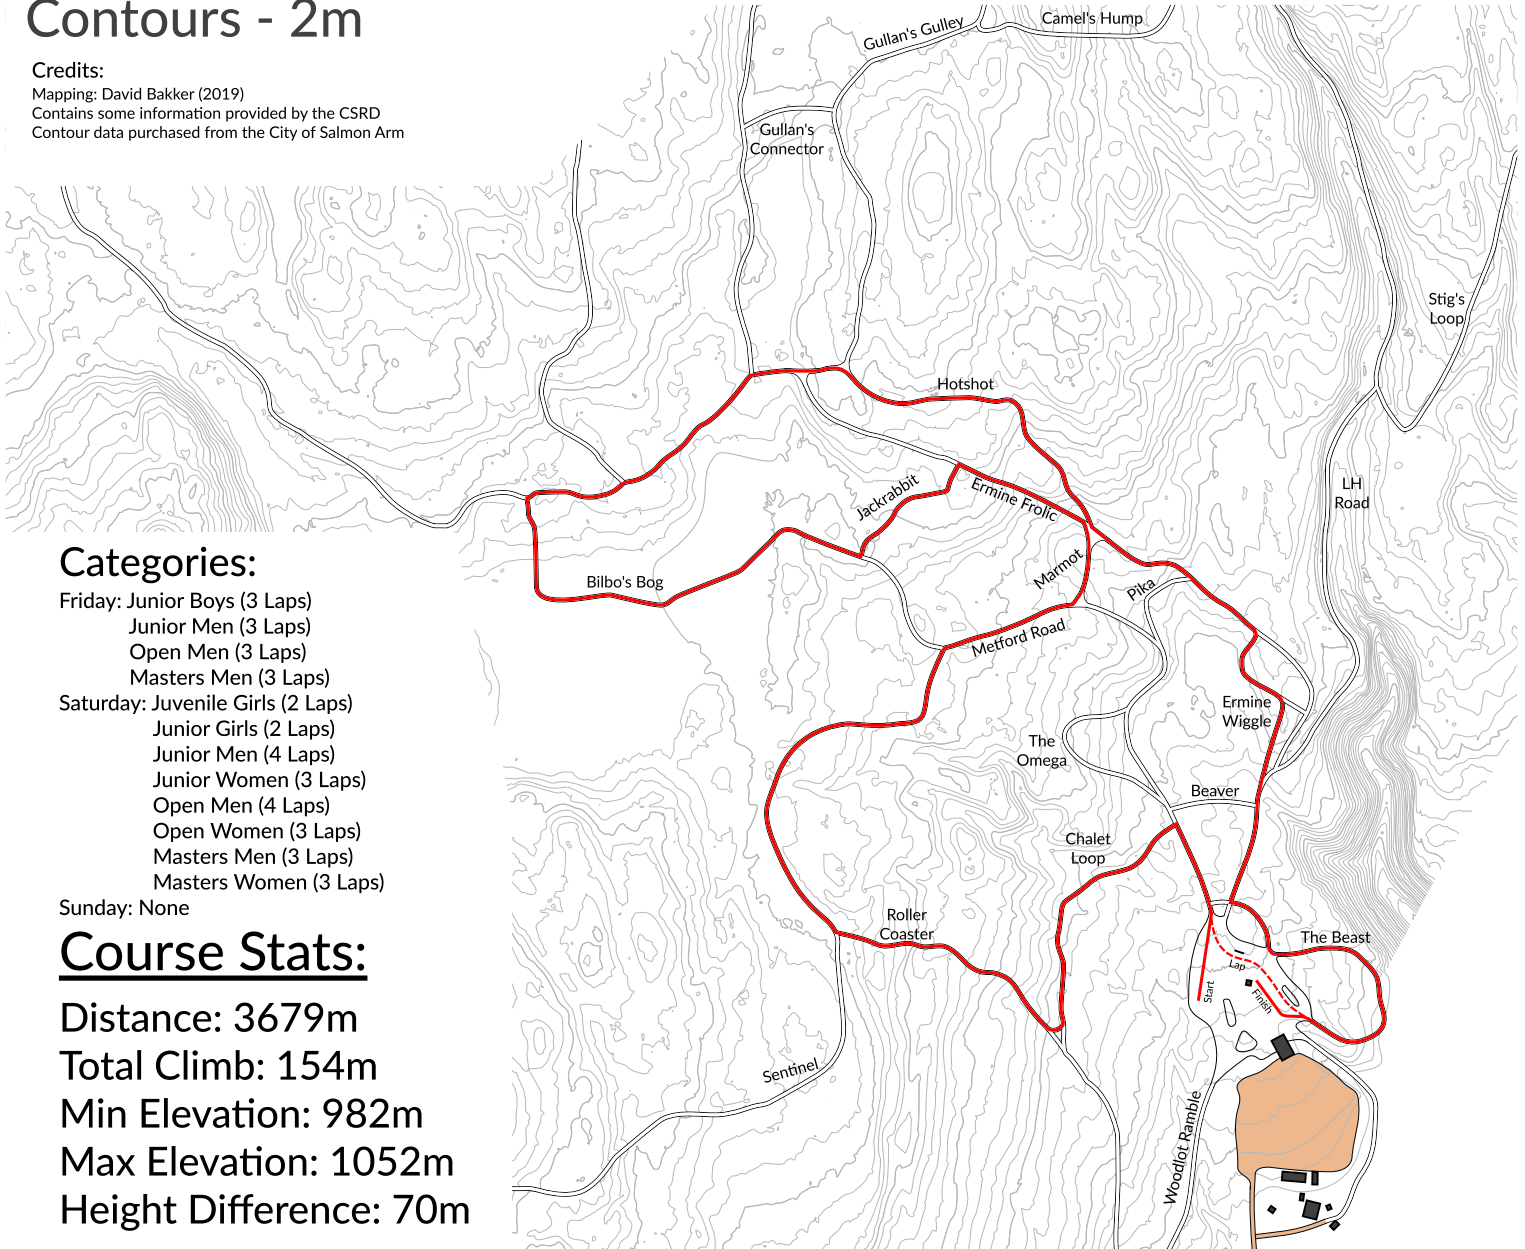

3.75km - Red

BC Championships 2019

Scale - 1:7500

Contours - 2m

Credits:

Mapping: David Bakker (2019)
Contains some information provided by the CSRD
Contour data purchased from the City of Salmon Arm

Categories:

- Friday: Junior Boys (3 Laps)
Junior Men (3 Laps)
Open Men (3 Laps)
Masters Men (3 Laps)
- Saturday: Juvenile Girls (2 Laps)
Junior Girls (2 Laps)
Junior Men (4 Laps)
Junior Women (3 Laps)
Open Men (4 Laps)
Open Women (3 Laps)
Masters Men (3 Laps)
Masters Women (3 Laps)
- Sunday: None

Course Stats:

Distance: 3679m
Total Climb: 154m
Min Elevation: 982m
Max Elevation: 1052m
Height Difference: 70m