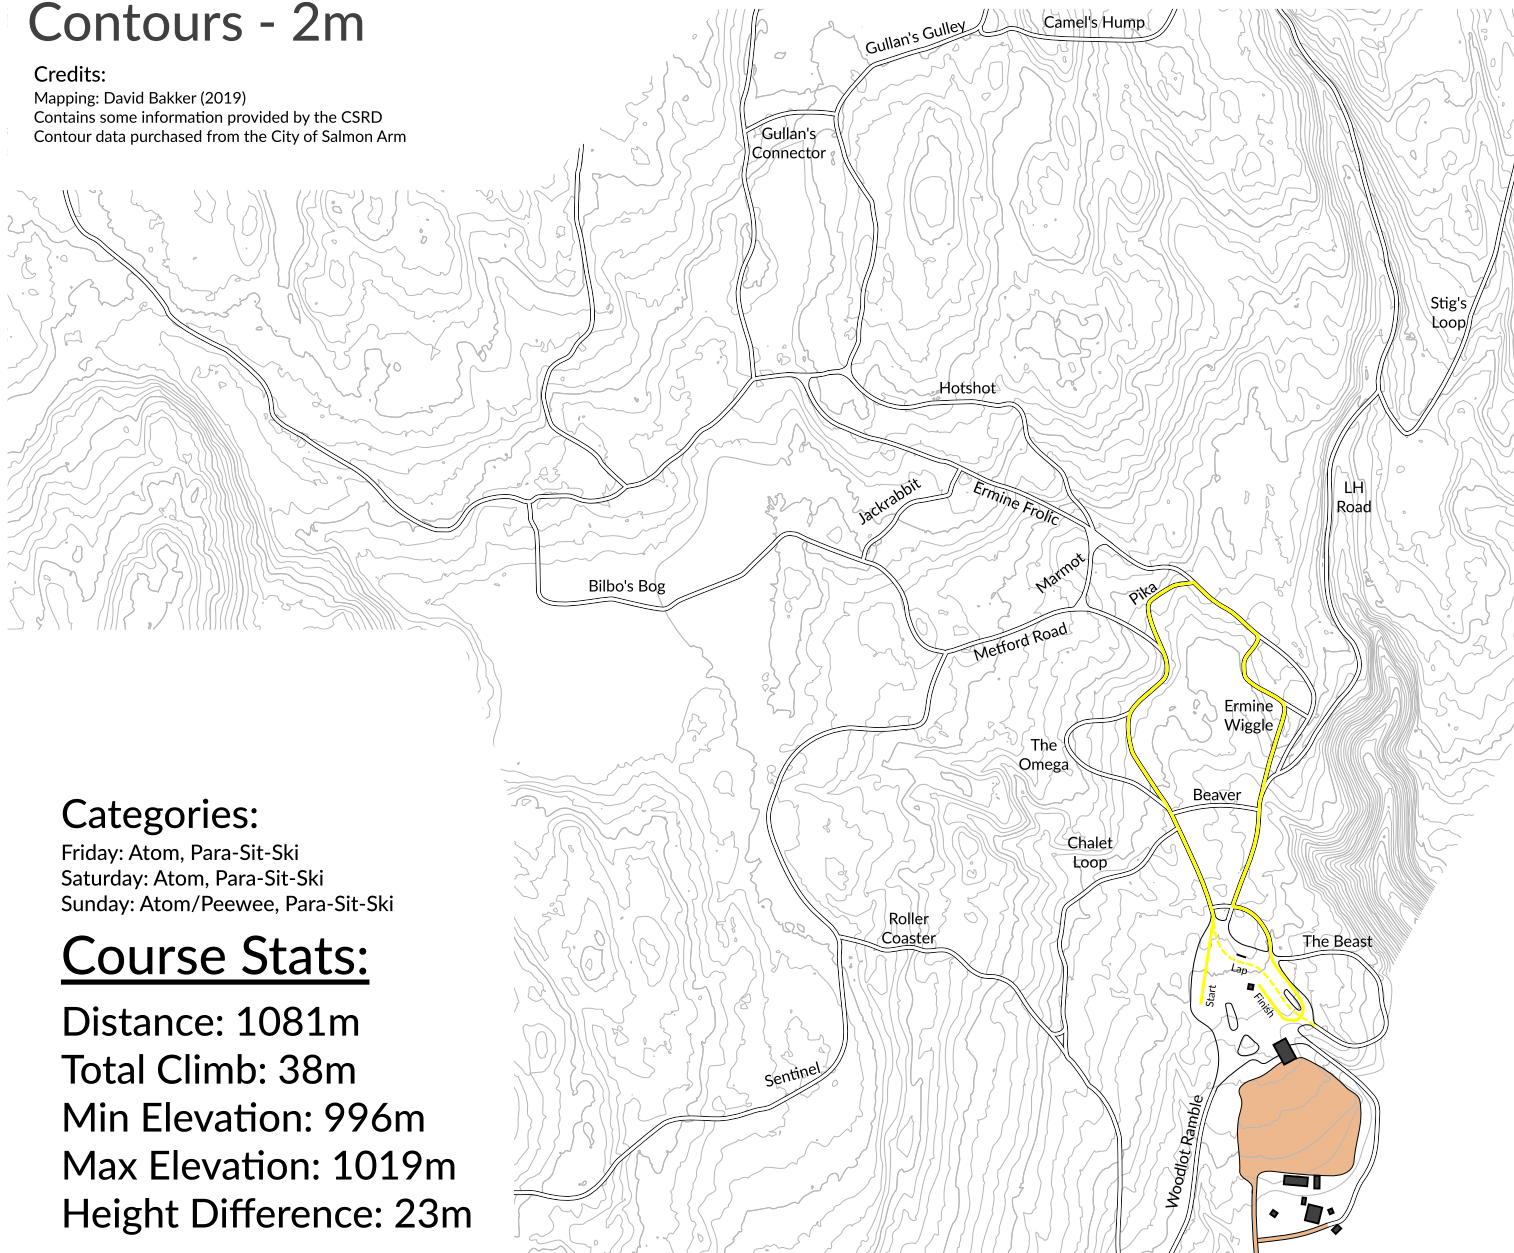

1km - Yellow

BC Championships 2019

Scale - 1:7500

Contours - 2m

Credits:

Mapping: David Bakker (2019)

Contains some information provided by the CSRD

Contour data purchased from the City of Salmon Arm

Categories:

Friday: Atom, Para-Sit-Ski

Saturday: Atom, Para-Sit-Ski

Sunday: Atom/Peewee, Para-Sit-Ski

Course Stats:

Distance: 1081m

Total Climb: 38m

Min Elevation: 996m

Max Elevation: 1019m

Height Difference: 23m