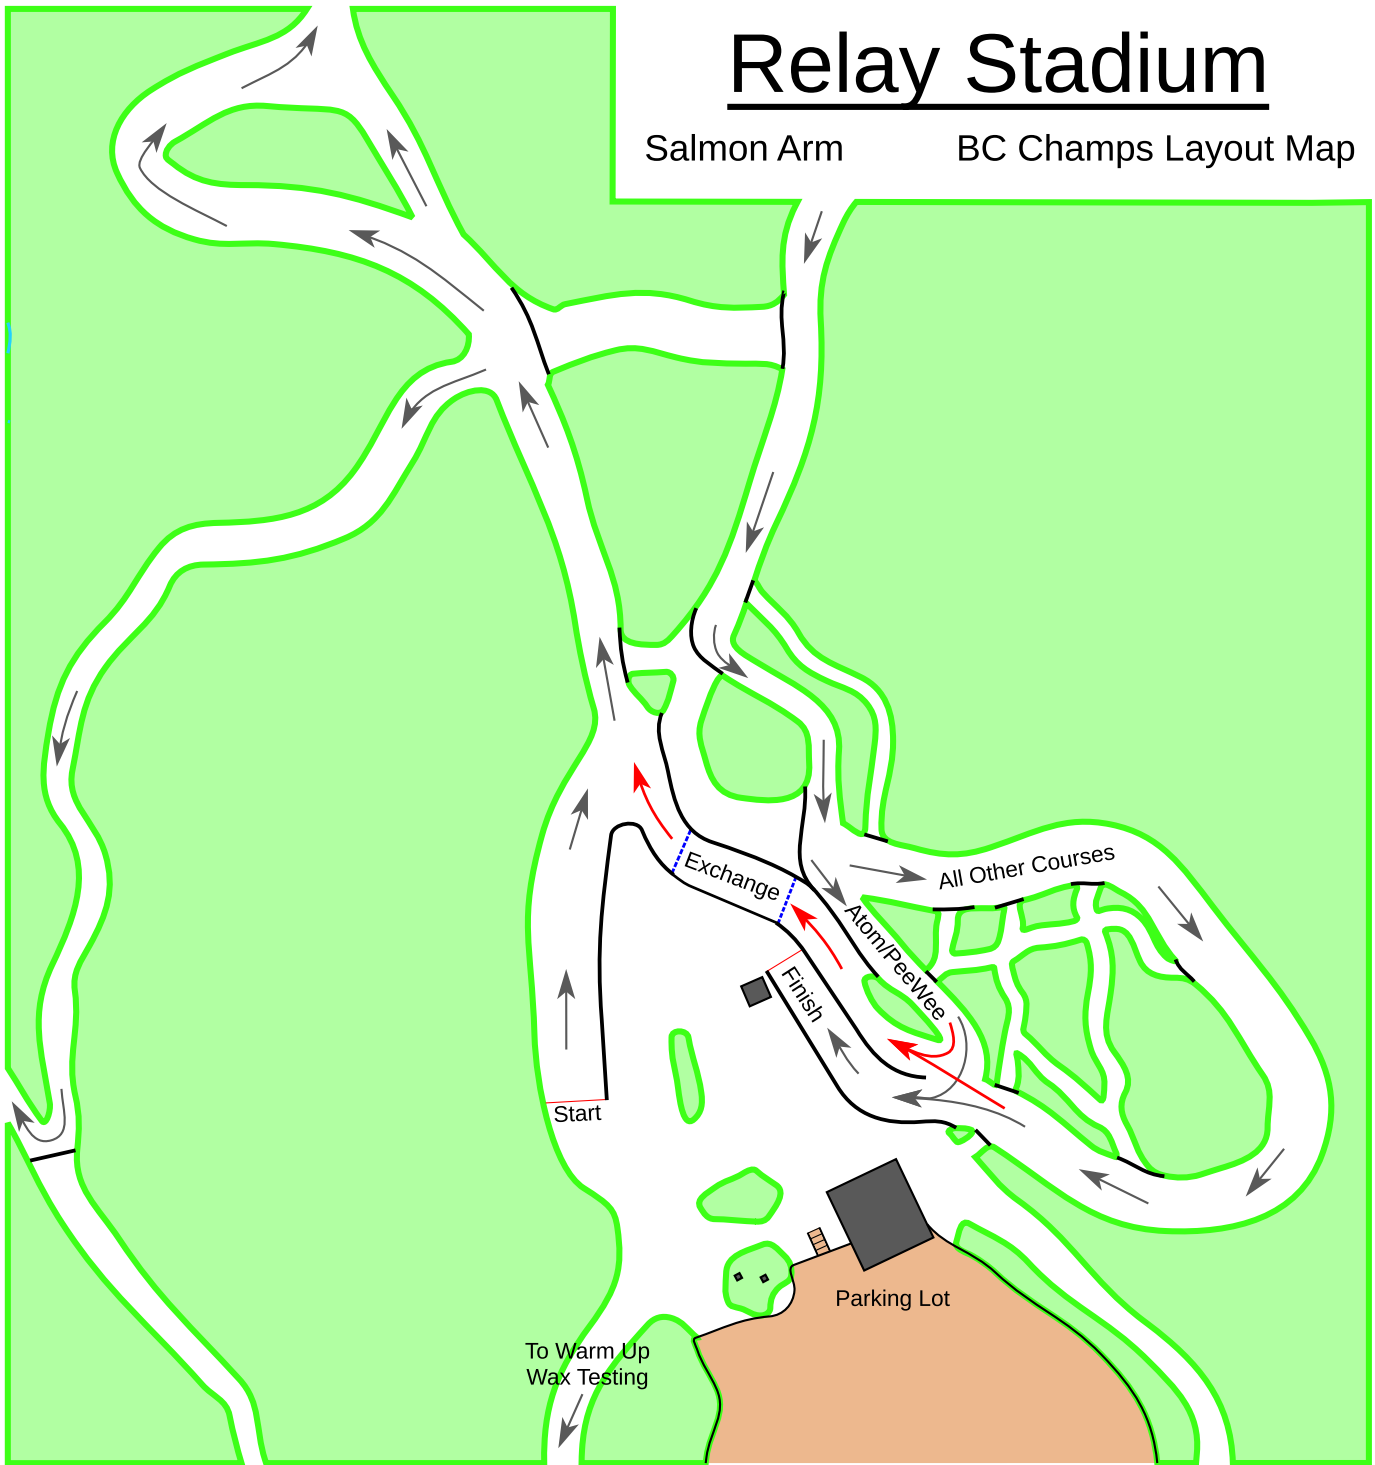

Relay Stadium

Salmon Arm

BC Champs Layout Map

Legend

- Parking Lot
- Chalet/Timing Building
- Forested Area
- Trail/Stadium/Groomed Area

- Permanent V-Boards/Fencing
- Exchange Lane Route
- Direction of Race
- Exchange Area

Map Scale - 1:2000

Mapping: David Bakker