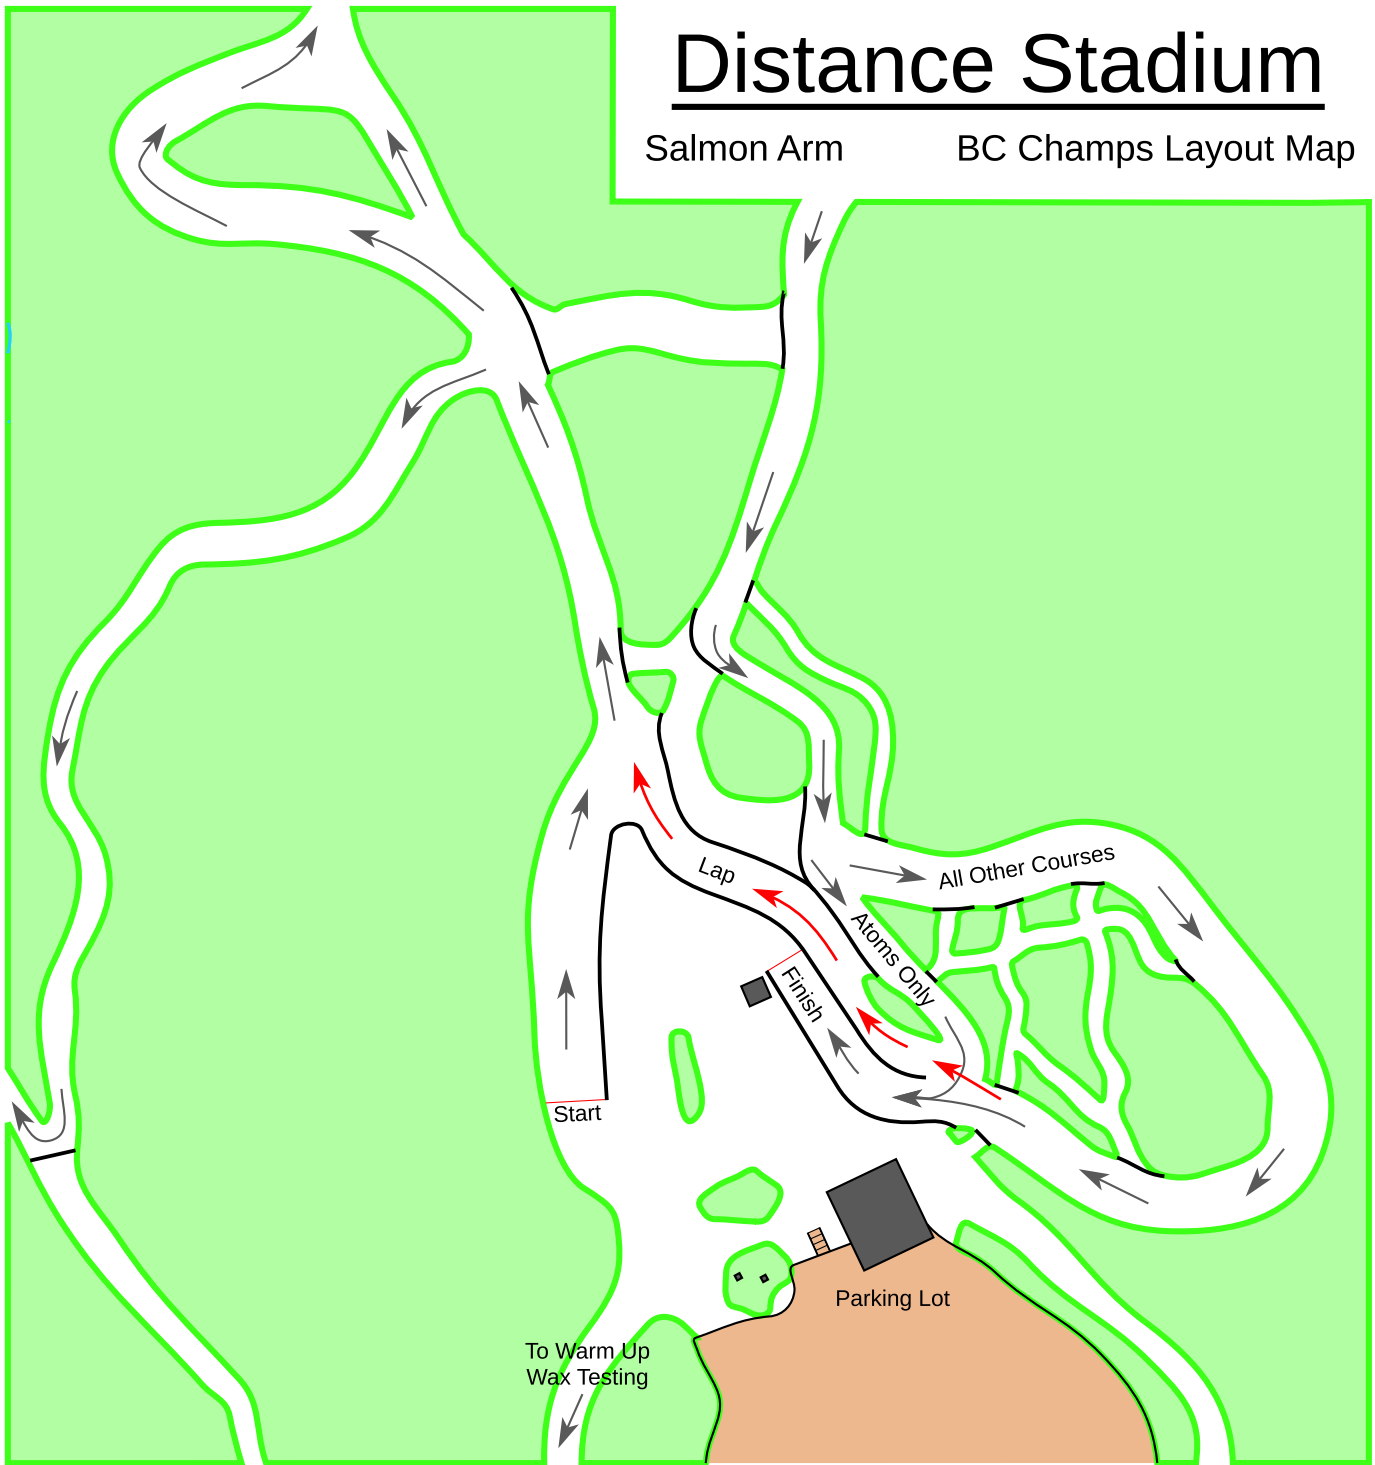

Distance Stadium

Salmon Arm

BC Champs Layout Map

Legend

- Parking Lot
- Chalet/Timing Building
- Forested Area
- Trail/Stadium/Groomed Area

- Permanent V-Boards/Fencing
- Lap Lane Route
- Direction of Race

Map Scale - 1:2000

Mapping: David Bakker