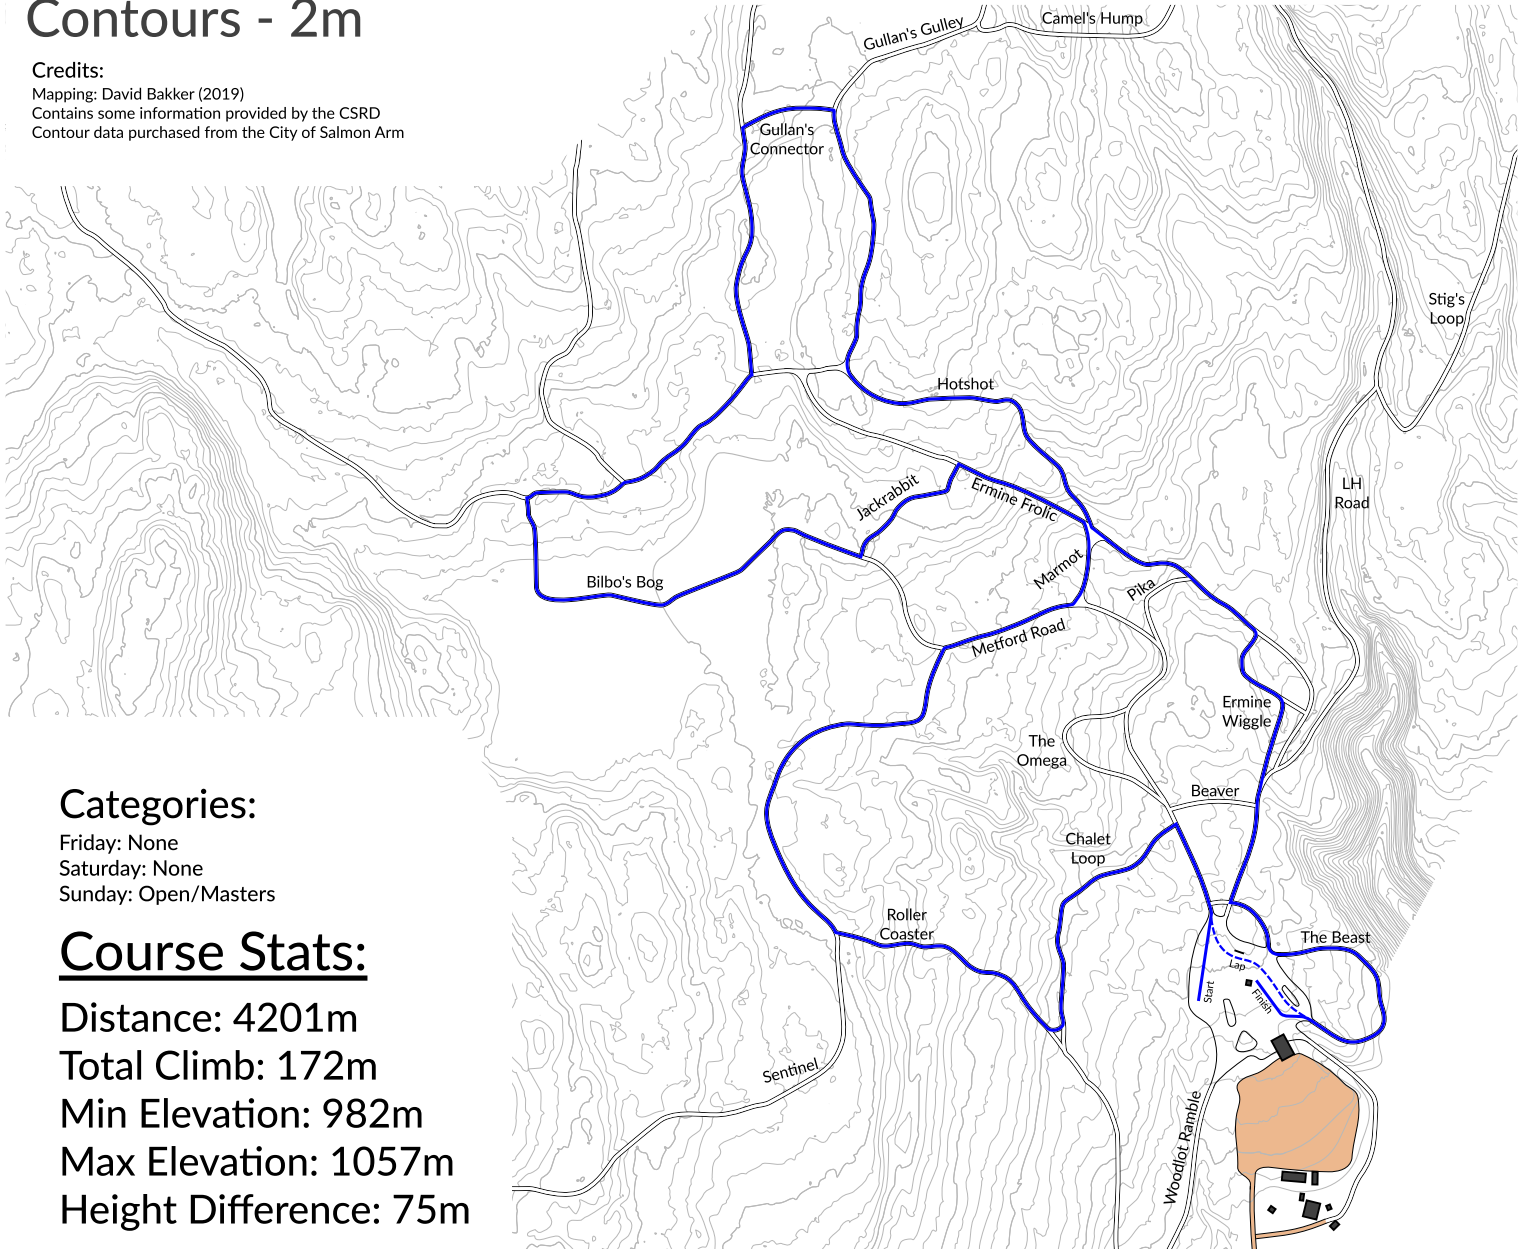

4.3km - Blue

BC Championships 2019

Scale - 1:7500

Contours - 2m

Credits:

Mapping: David Bakker (2019)

Contains some information provided by the CSRD

Contour data purchased from the City of Salmon Arm

Categories:

Friday: None

Saturday: None

Sunday: Open/Masters

Course Stats:

Distance: 4201m

Total Climb: 172m

Min Elevation: 982m

Max Elevation: 1057m

Height Difference: 75m