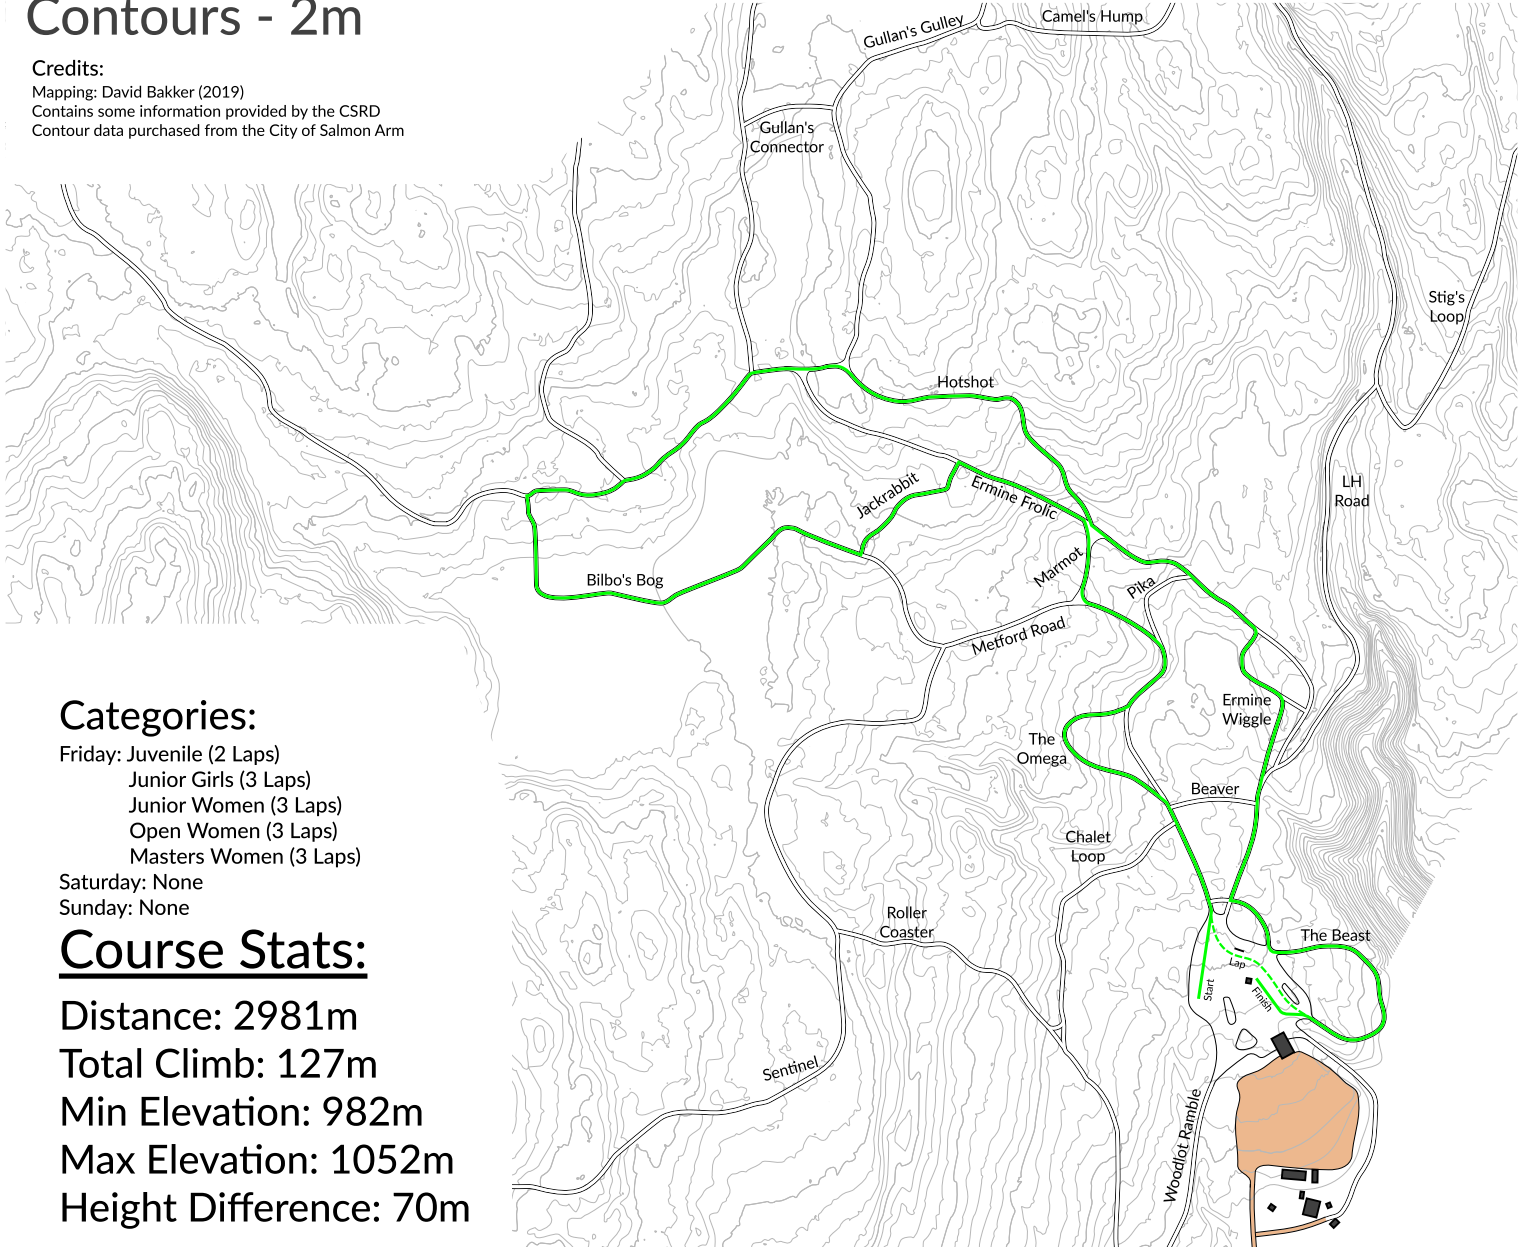

3km Cl. - Bright Green

BC Championships 2019

Scale - 1:7500

Contours - 2m

Credits:

Mapping: David Bakker (2019)
Contains some information provided by the CSRD
Contour data purchased from the City of Salmon Arm

Categories:

- Friday: Juvenile (2 Laps)
- Junior Girls (3 Laps)
- Junior Women (3 Laps)
- Open Women (3 Laps)
- Masters Women (3 Laps)

Saturday: None
Sunday: None

Course Stats:

Distance: 2981m
Total Climb: 127m
Min Elevation: 982m
Max Elevation: 1052m
Height Difference: 70m