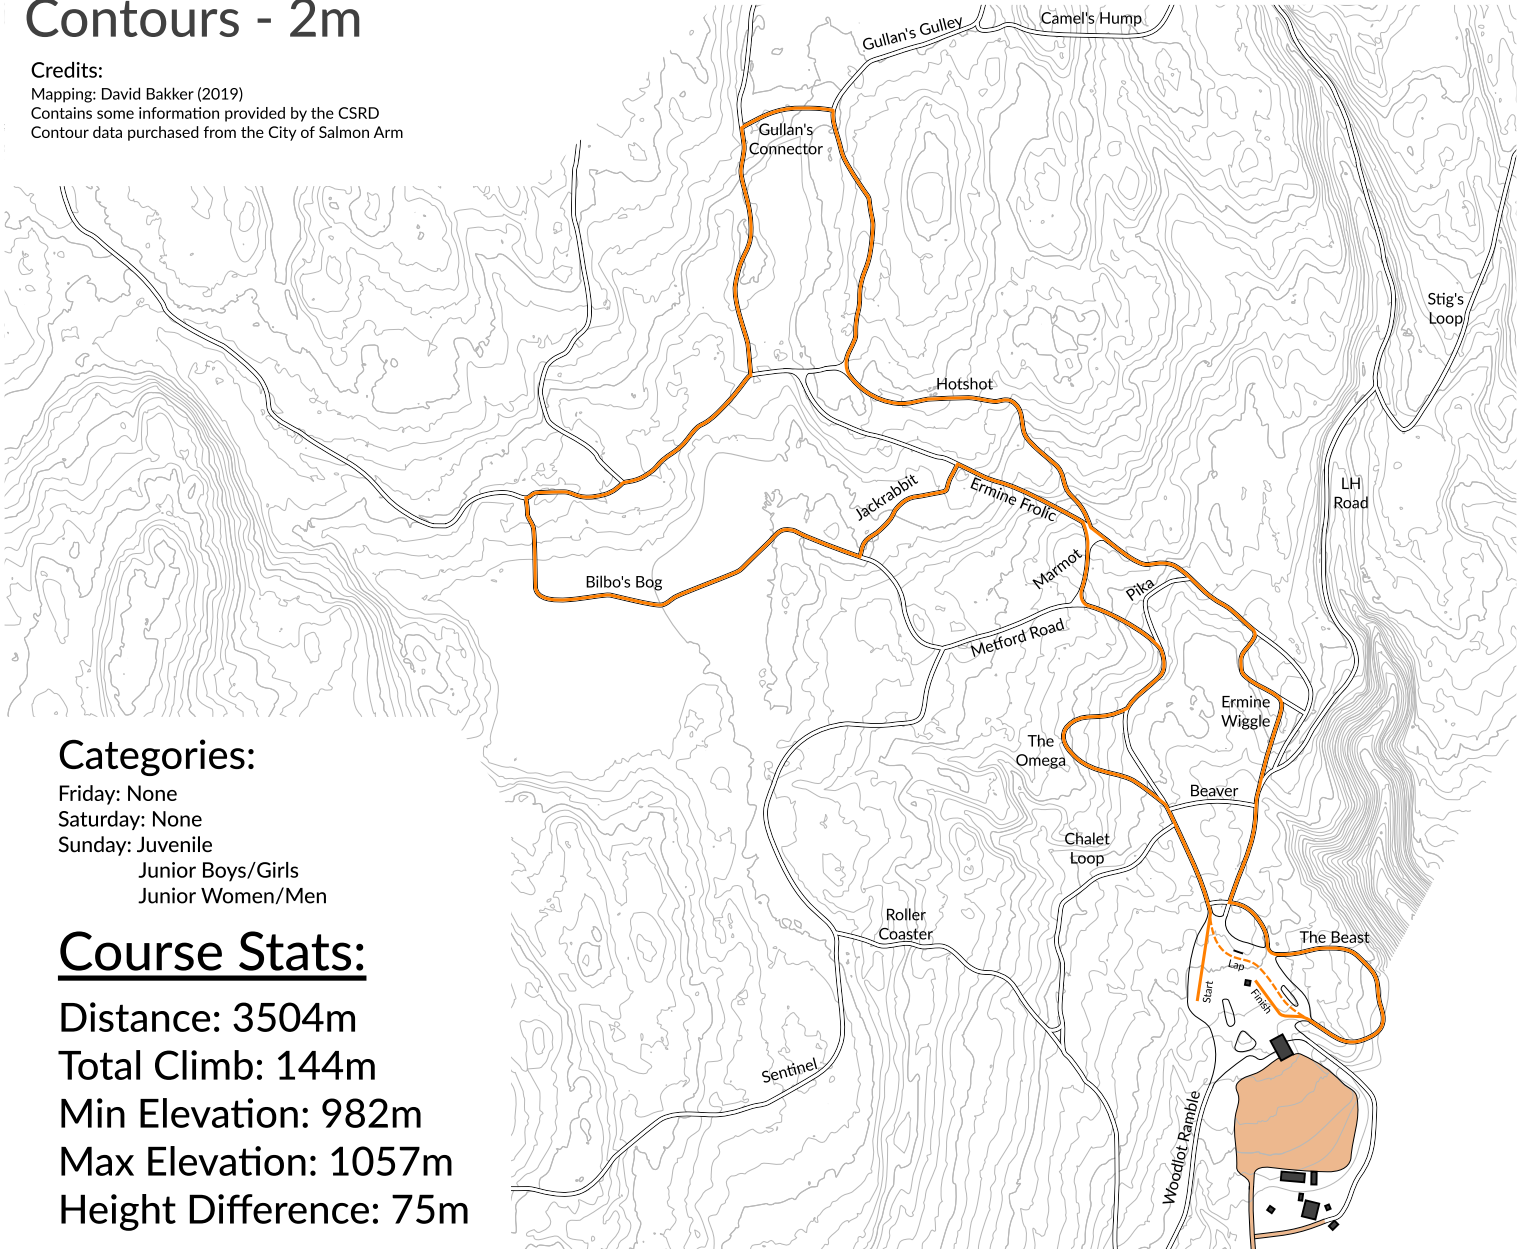

3.5km - Orange

BC Championships 2019

Scale - 1:7500

Contours - 2m

Credits:

Mapping: David Bakker (2019)

Contains some information provided by the CSRD

Contour data purchased from the City of Salmon Arm

Categories:

Friday: None

Saturday: None

Sunday: Juvenile

Junior Boys/Girls

Junior Women/Men

Course Stats:

Distance: 3504m

Total Climb: 144m

Min Elevation: 982m

Max Elevation: 1057m

Height Difference: 75m