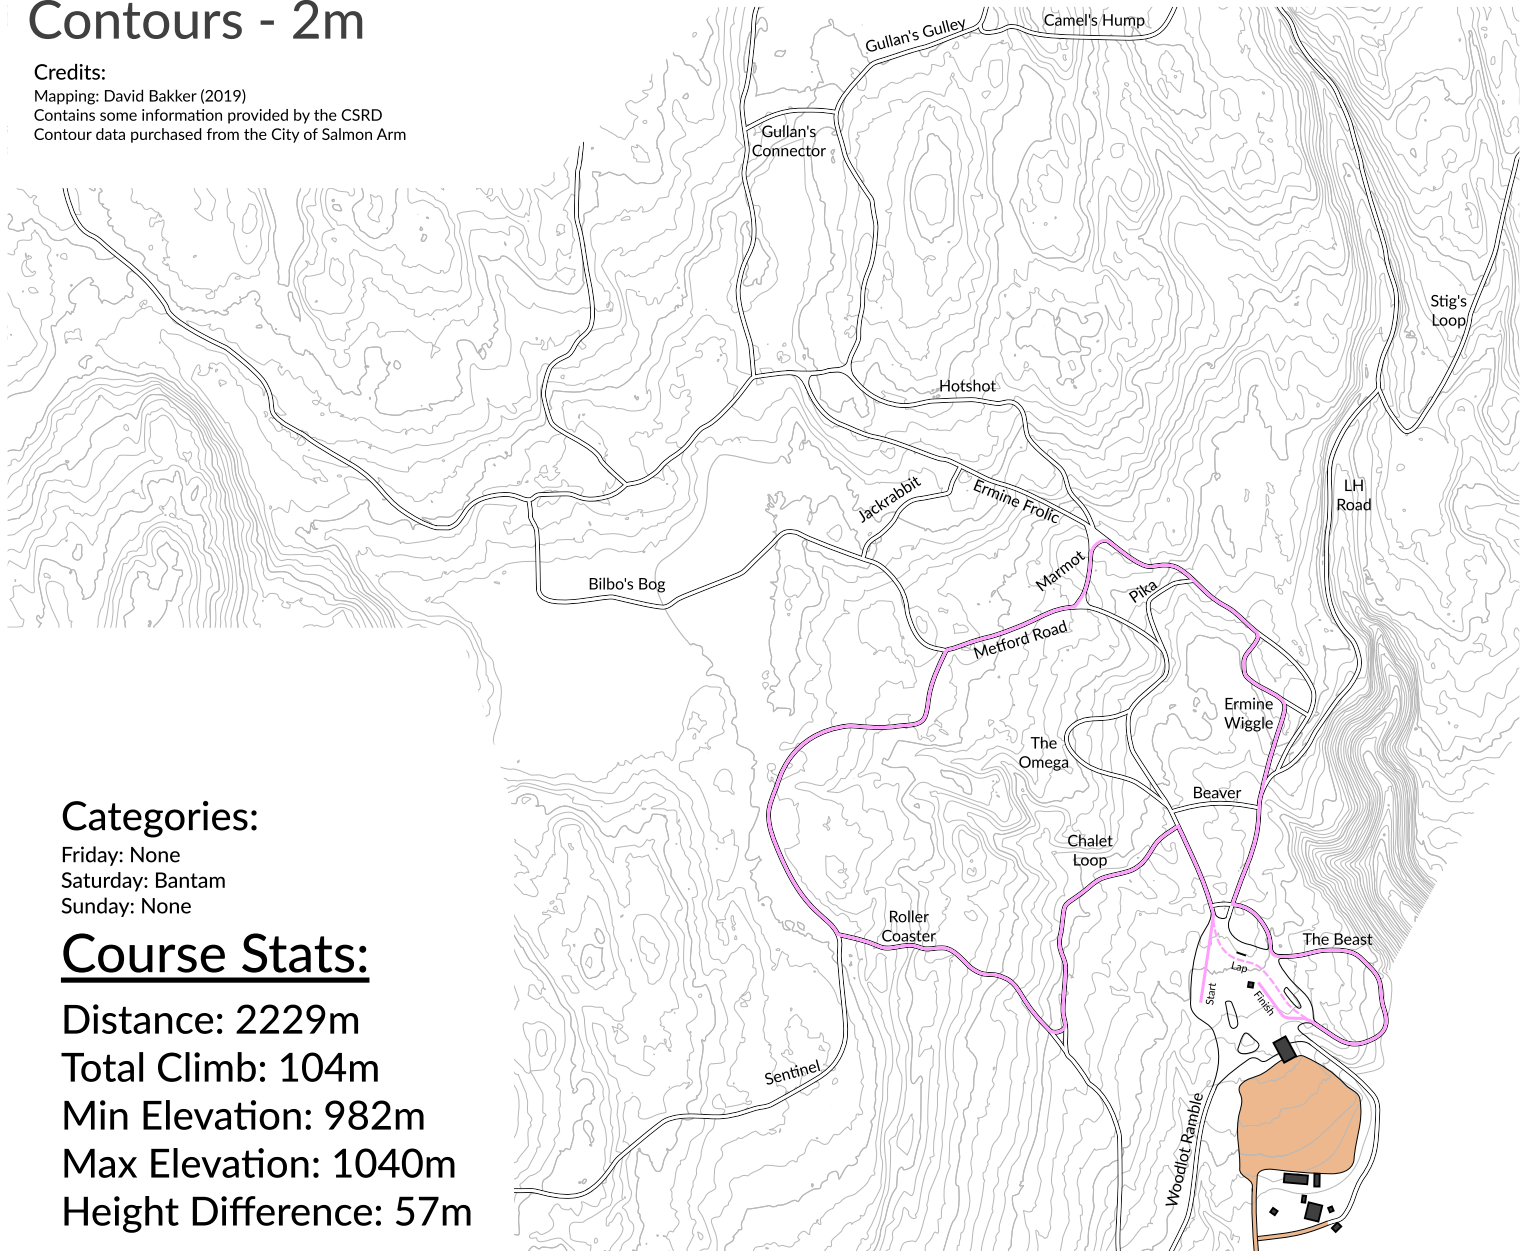

2.3km Sk. - Light Pink

BC Championships 2019

Scale - 1:7500

Contours - 2m

Credits:

Mapping: David Bakker (2019)

Contains some information provided by the CSRD

Contour data purchased from the City of Salmon Arm

Categories:

Friday: None

Saturday: Bantam

Sunday: None

Course Stats:

Distance: 2229m

Total Climb: 104m

Min Elevation: 982m

Max Elevation: 1040m

Height Difference: 57m