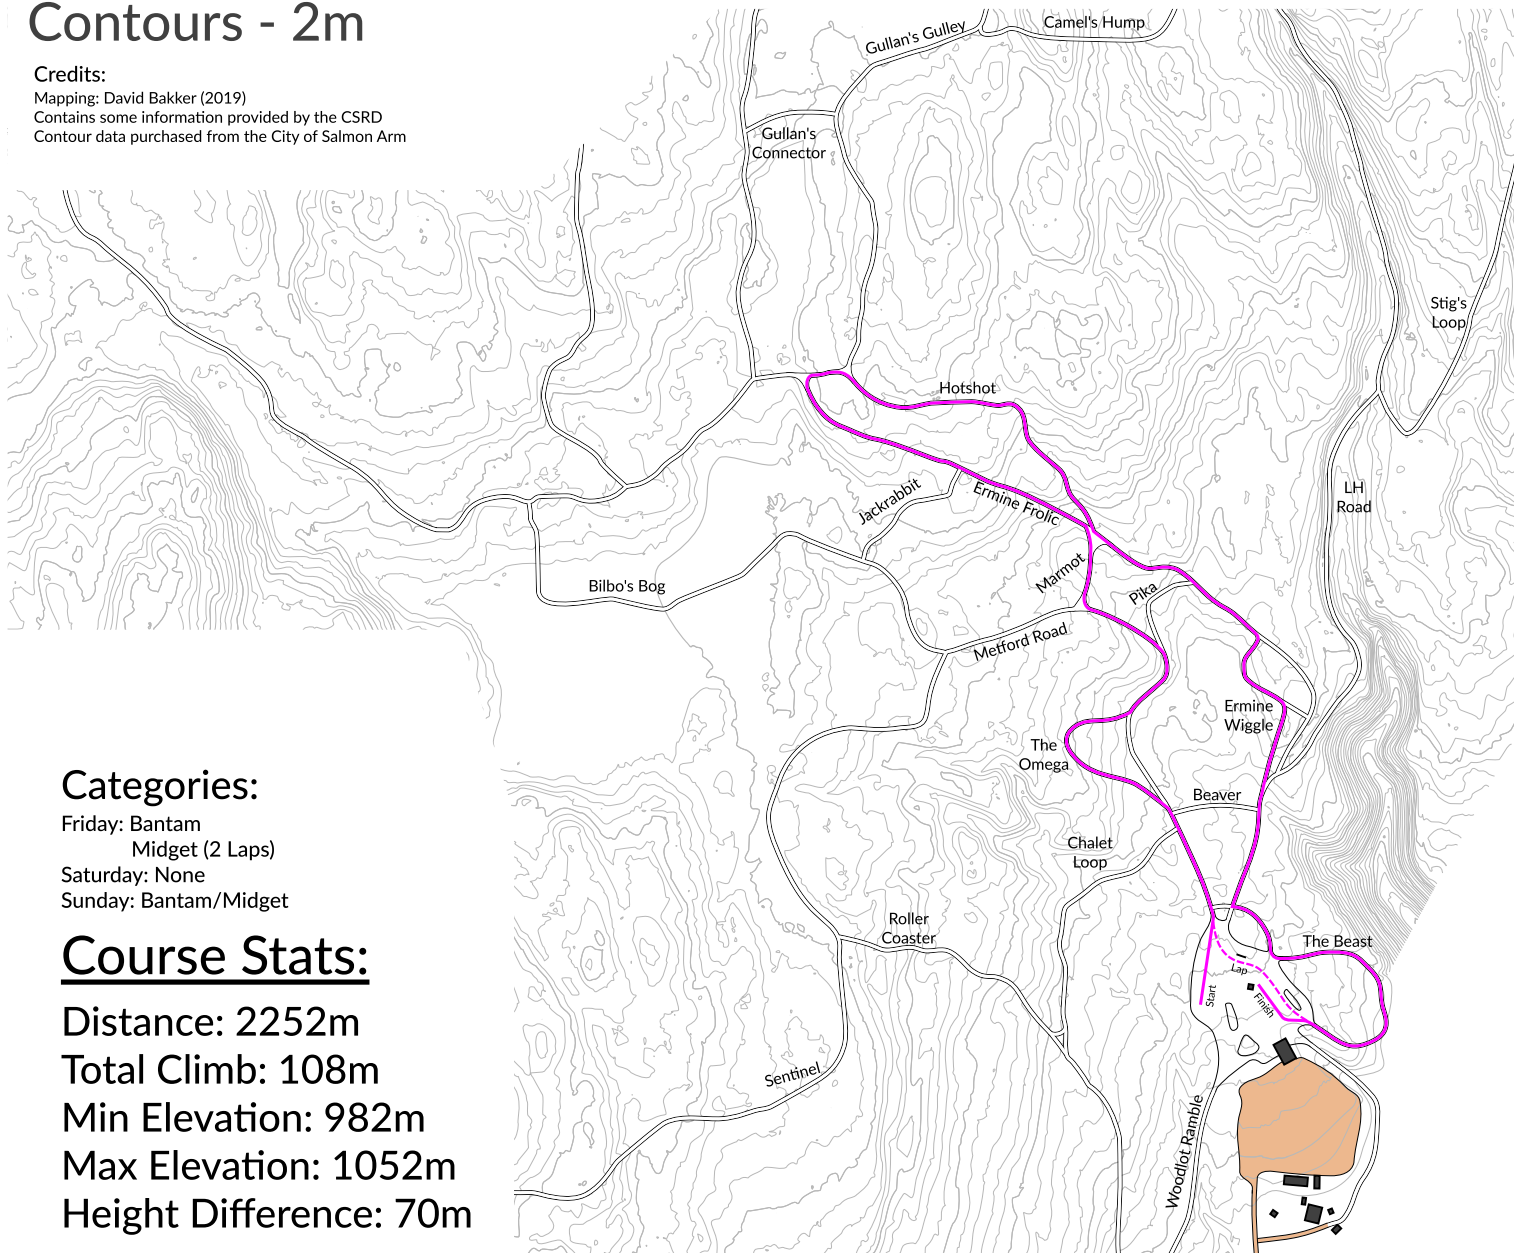

2.3km Cl. - Hot Pink

BC Championships 2019

Scale - 1:7500

Contours - 2m

Credits:

Mapping: David Bakker (2019)

Contains some information provided by the CSRD

Contour data purchased from the City of Salmon Arm

Categories:

Friday: Bantam

Midget (2 Laps)

Saturday: None

Sunday: Bantam/Midget

Course Stats:

Distance: 2252m

Total Climb: 108m

Min Elevation: 982m

Max Elevation: 1052m

Height Difference: 70m