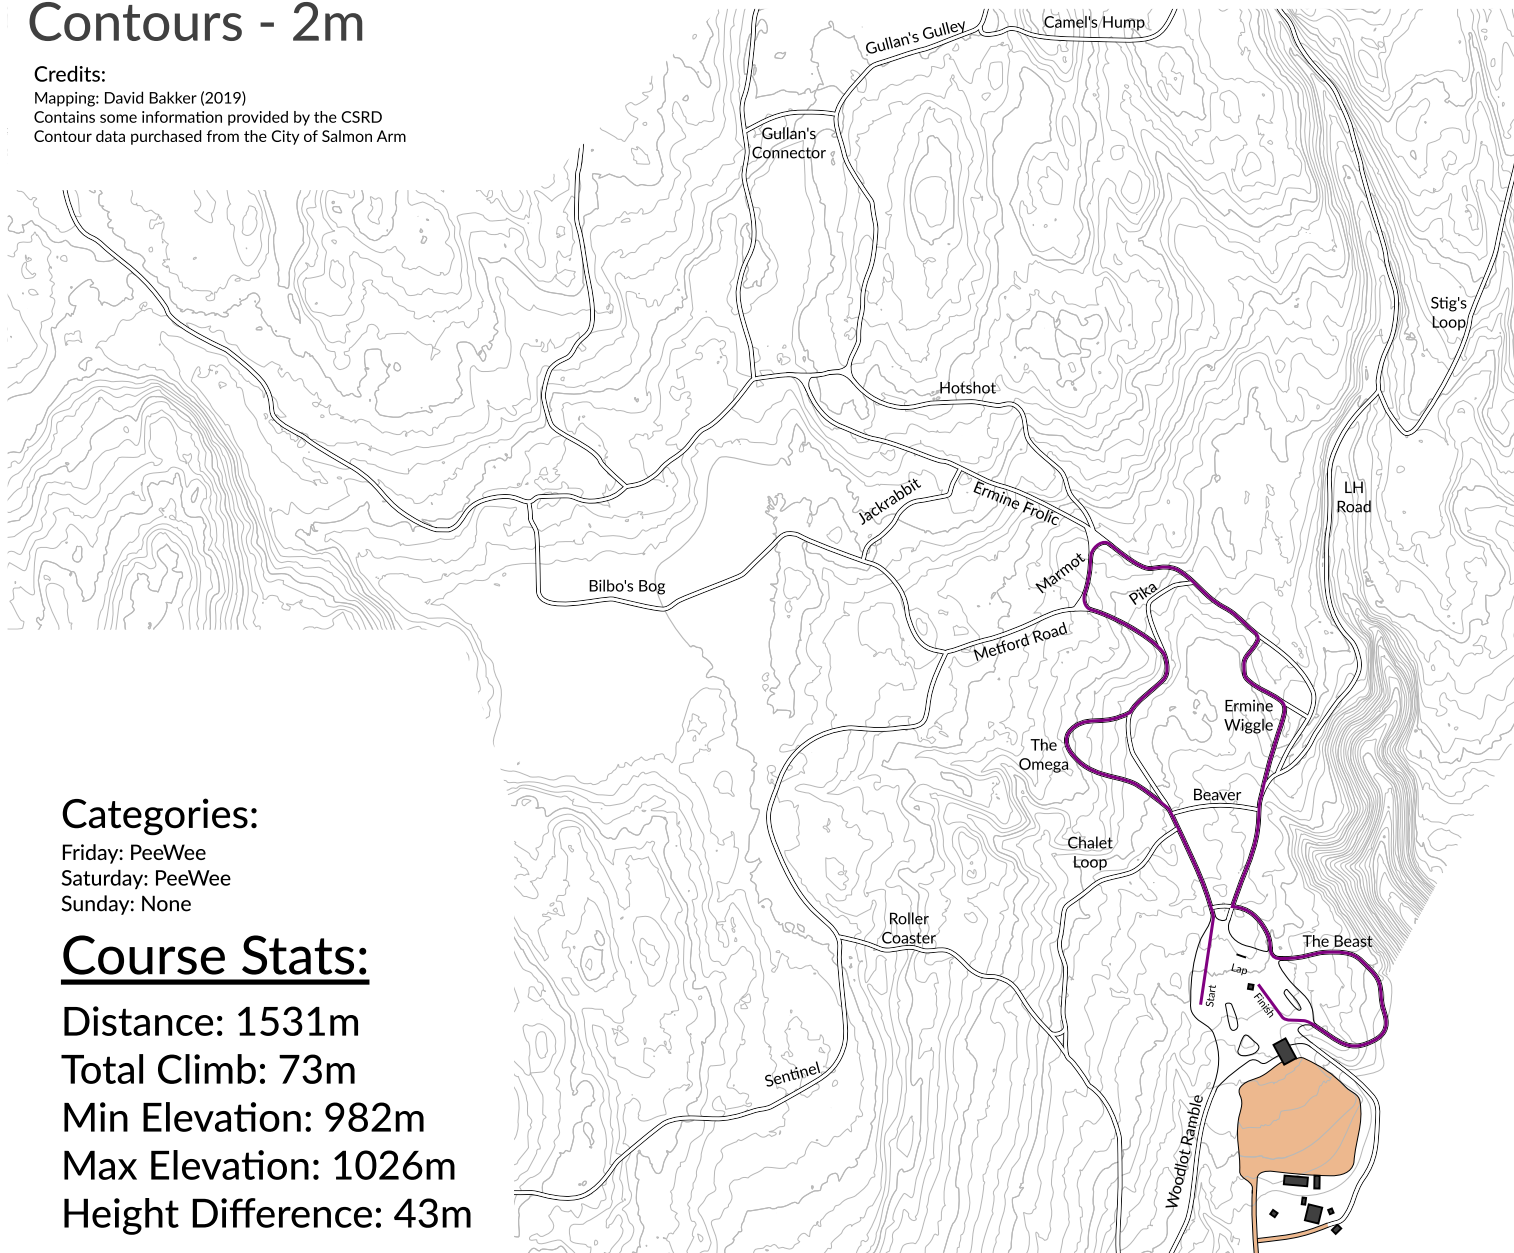

1.5km - Purple

BC Championships 2019

Scale - 1:7500

Contours - 2m

Credits:

Mapping: David Bakker (2019)

Contains some information provided by the CSRD

Contour data purchased from the City of Salmon Arm

Categories:

Friday: PeeWee

Saturday: PeeWee

Sunday: None

Course Stats:

Distance: 1531m

Total Climb: 73m

Min Elevation: 982m

Max Elevation: 1026m

Height Difference: 43m