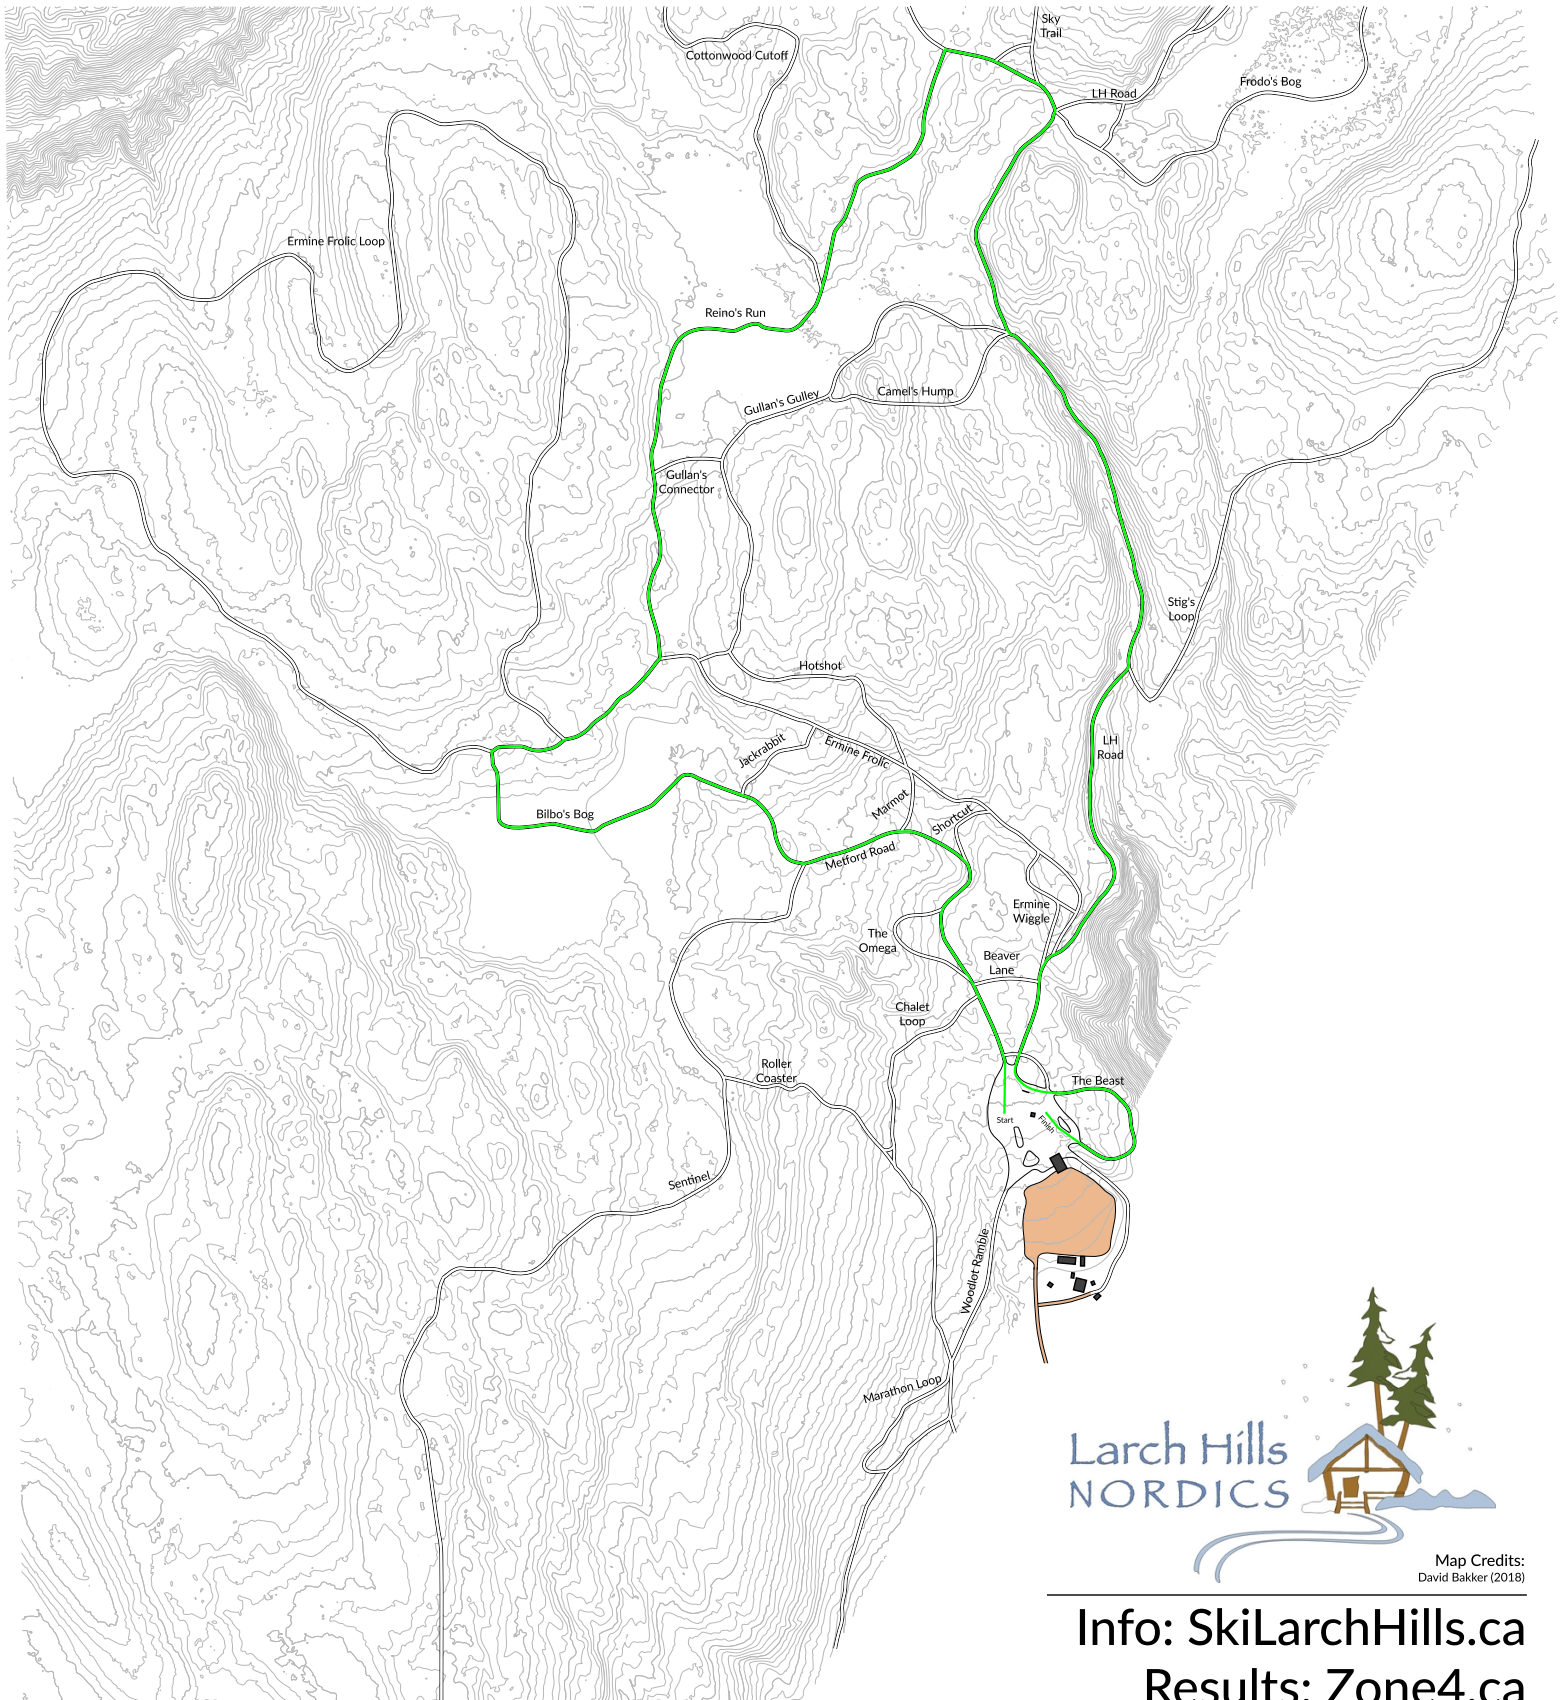

# 3 km Course

# Larch Hills Fun Race

Salmon Arm, BC

Map Scale - 1:10000

Contours - 2 Meters

Map Credits:  
David Bakker (2018)

Info: [SkiLarchHills.ca](http://SkiLarchHills.ca)  
Results: [Zone4.ca](http://Zone4.ca)