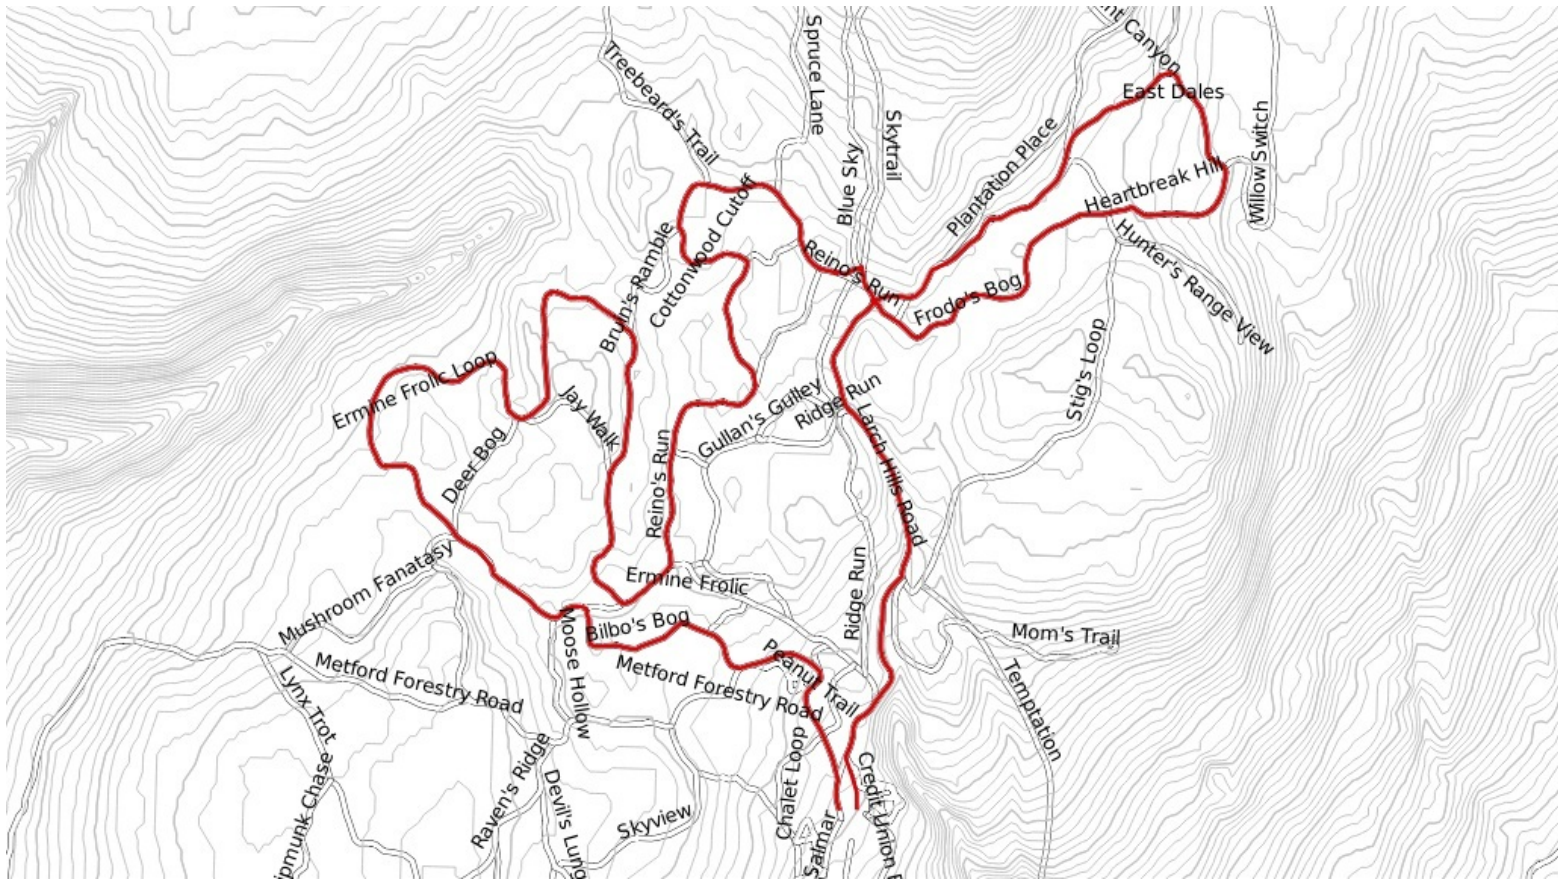

10 km Course

Larch Hills Fun Race

Salmon Arm, BC

Map Scale - 1:~15000

Contours - 2 Meters

Map Credits:
David Bakker (2018)

Info: SkiLarchHills.ca

Results: Zone4.ca