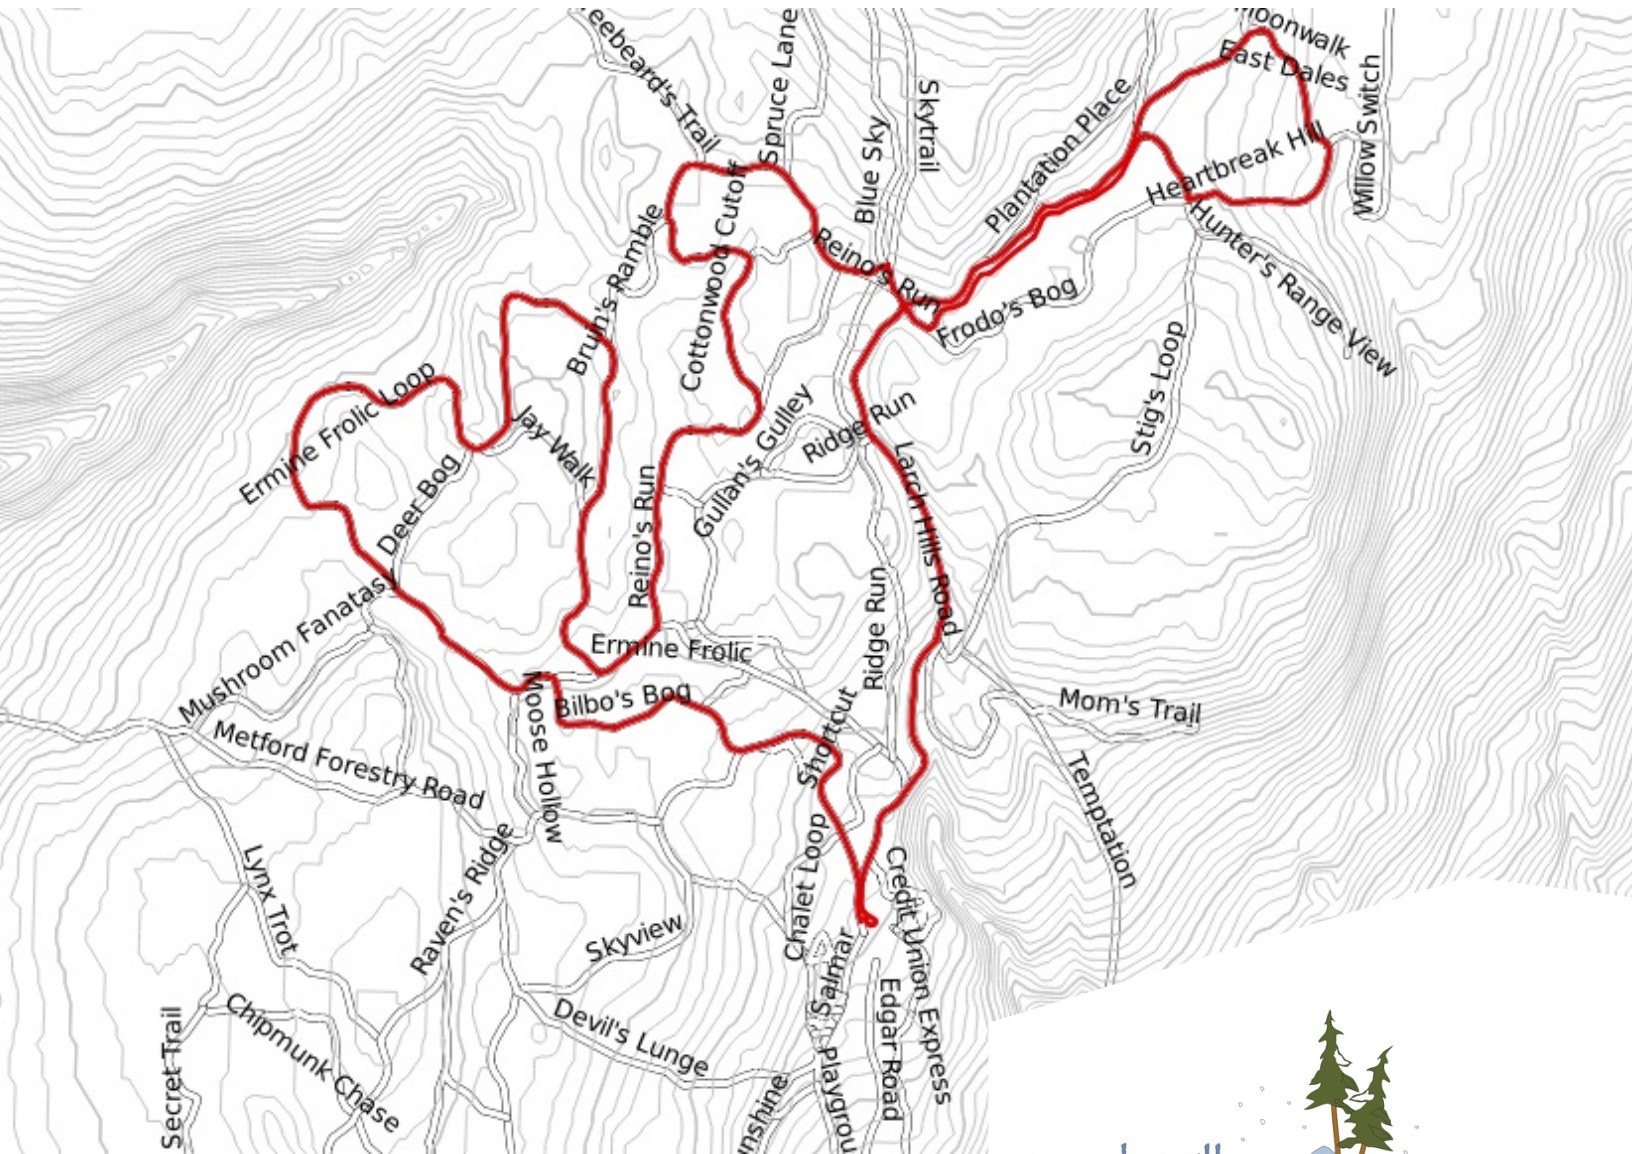

10 km Course

Larch Hills Fun Race

Salmon Arm, BC

Map Scale - 1:~15000

Contours - 2 Meters

Map Credits:
David Bakker (2018)

Info: SkiLarchHills.ca

Results: Zone4.ca