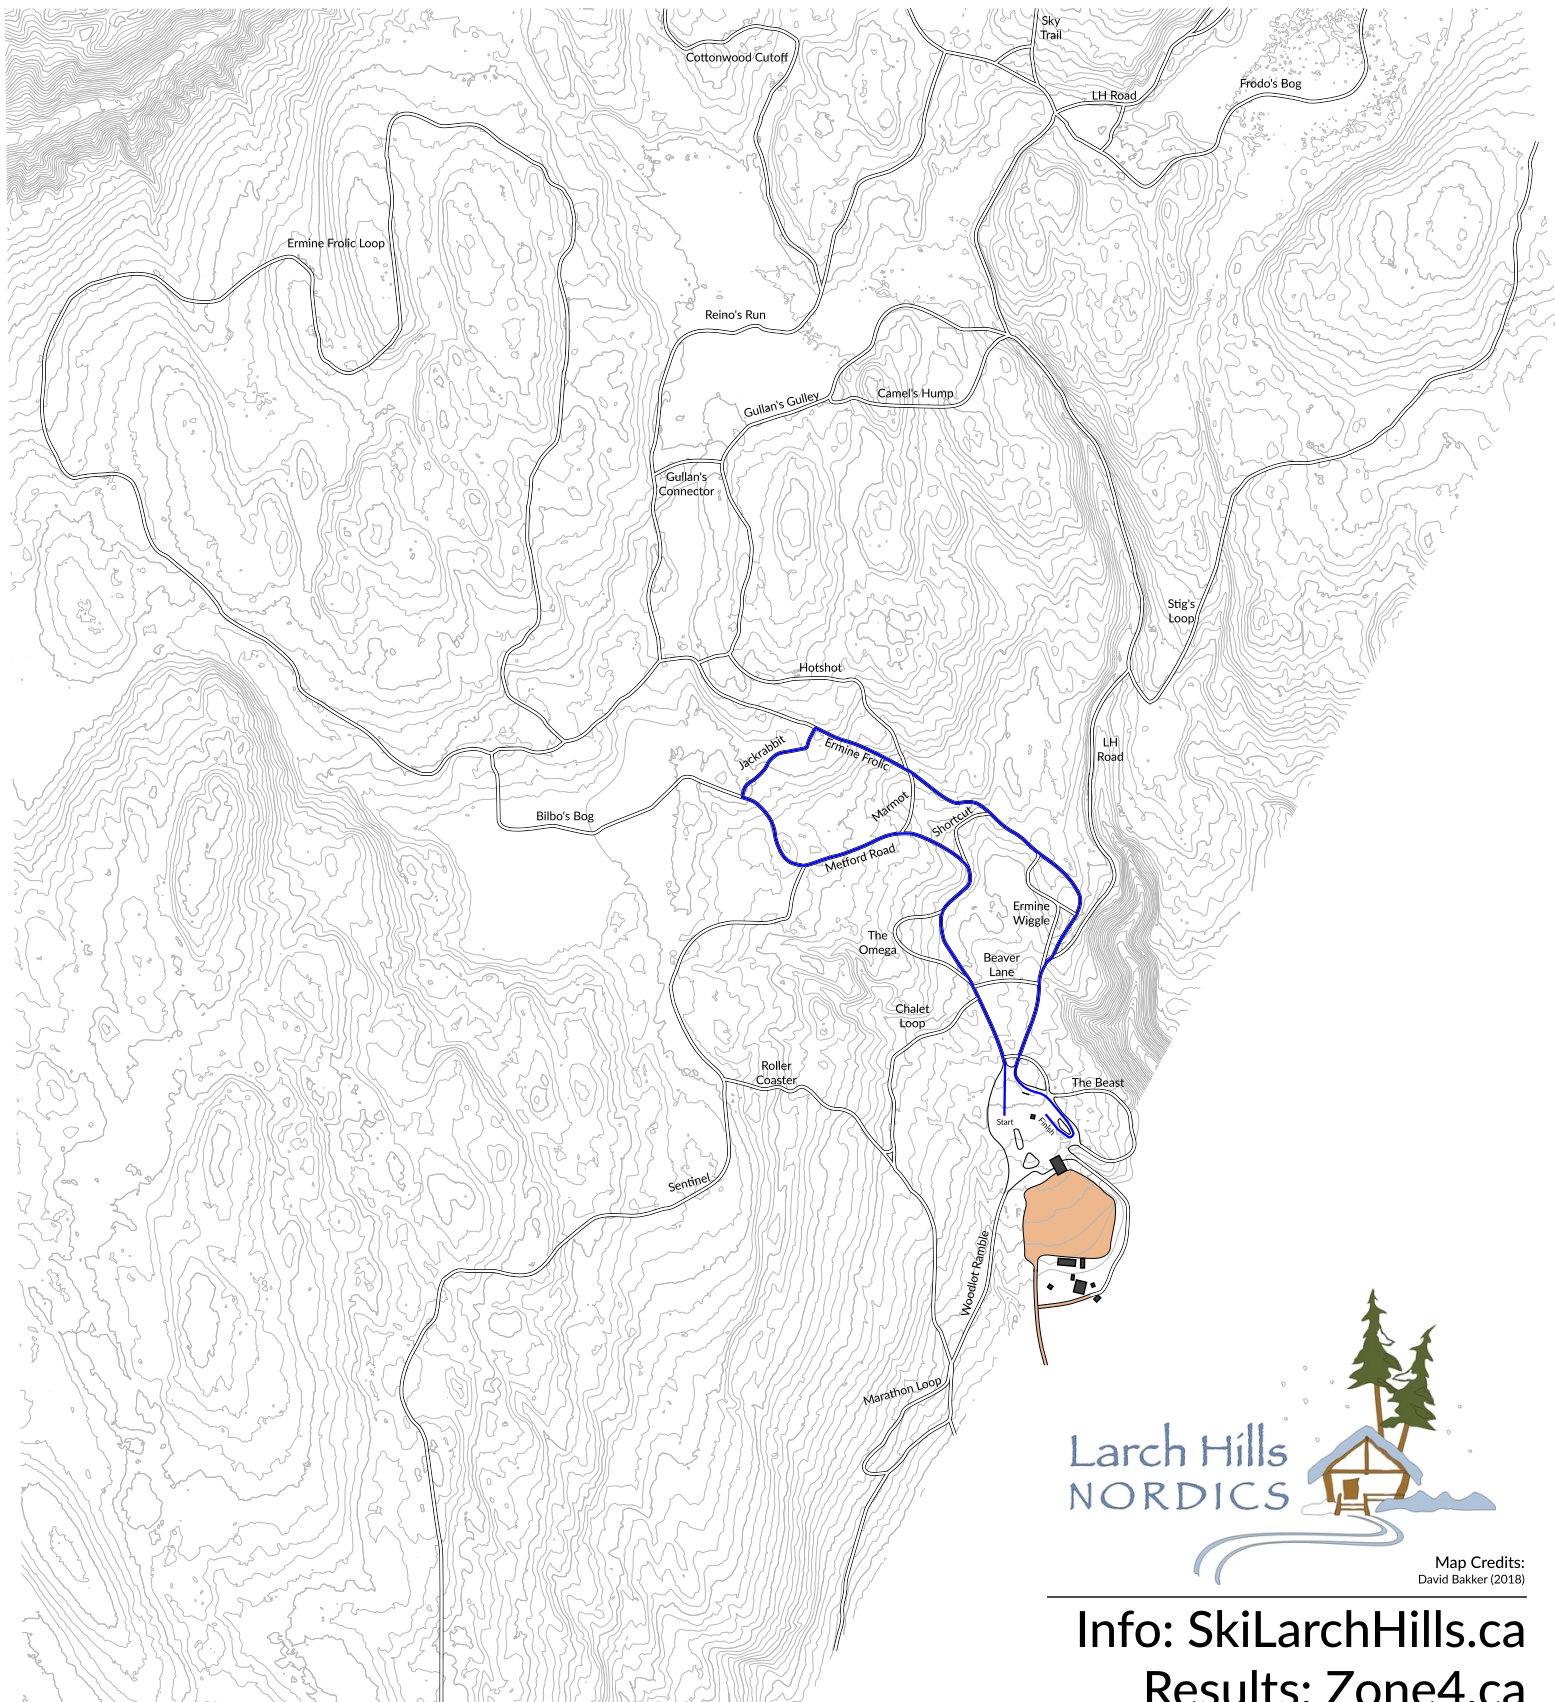

1.5 km Course

Larch Hills Fun Race

Salmon Arm, BC

Map Scale - 1:10000

Contours - 2 Meters

Larch Hills
NORDICS

Map Credits:
David Bakker (2018)

Info: SkiLarchHills.ca
Results: Zone4.ca