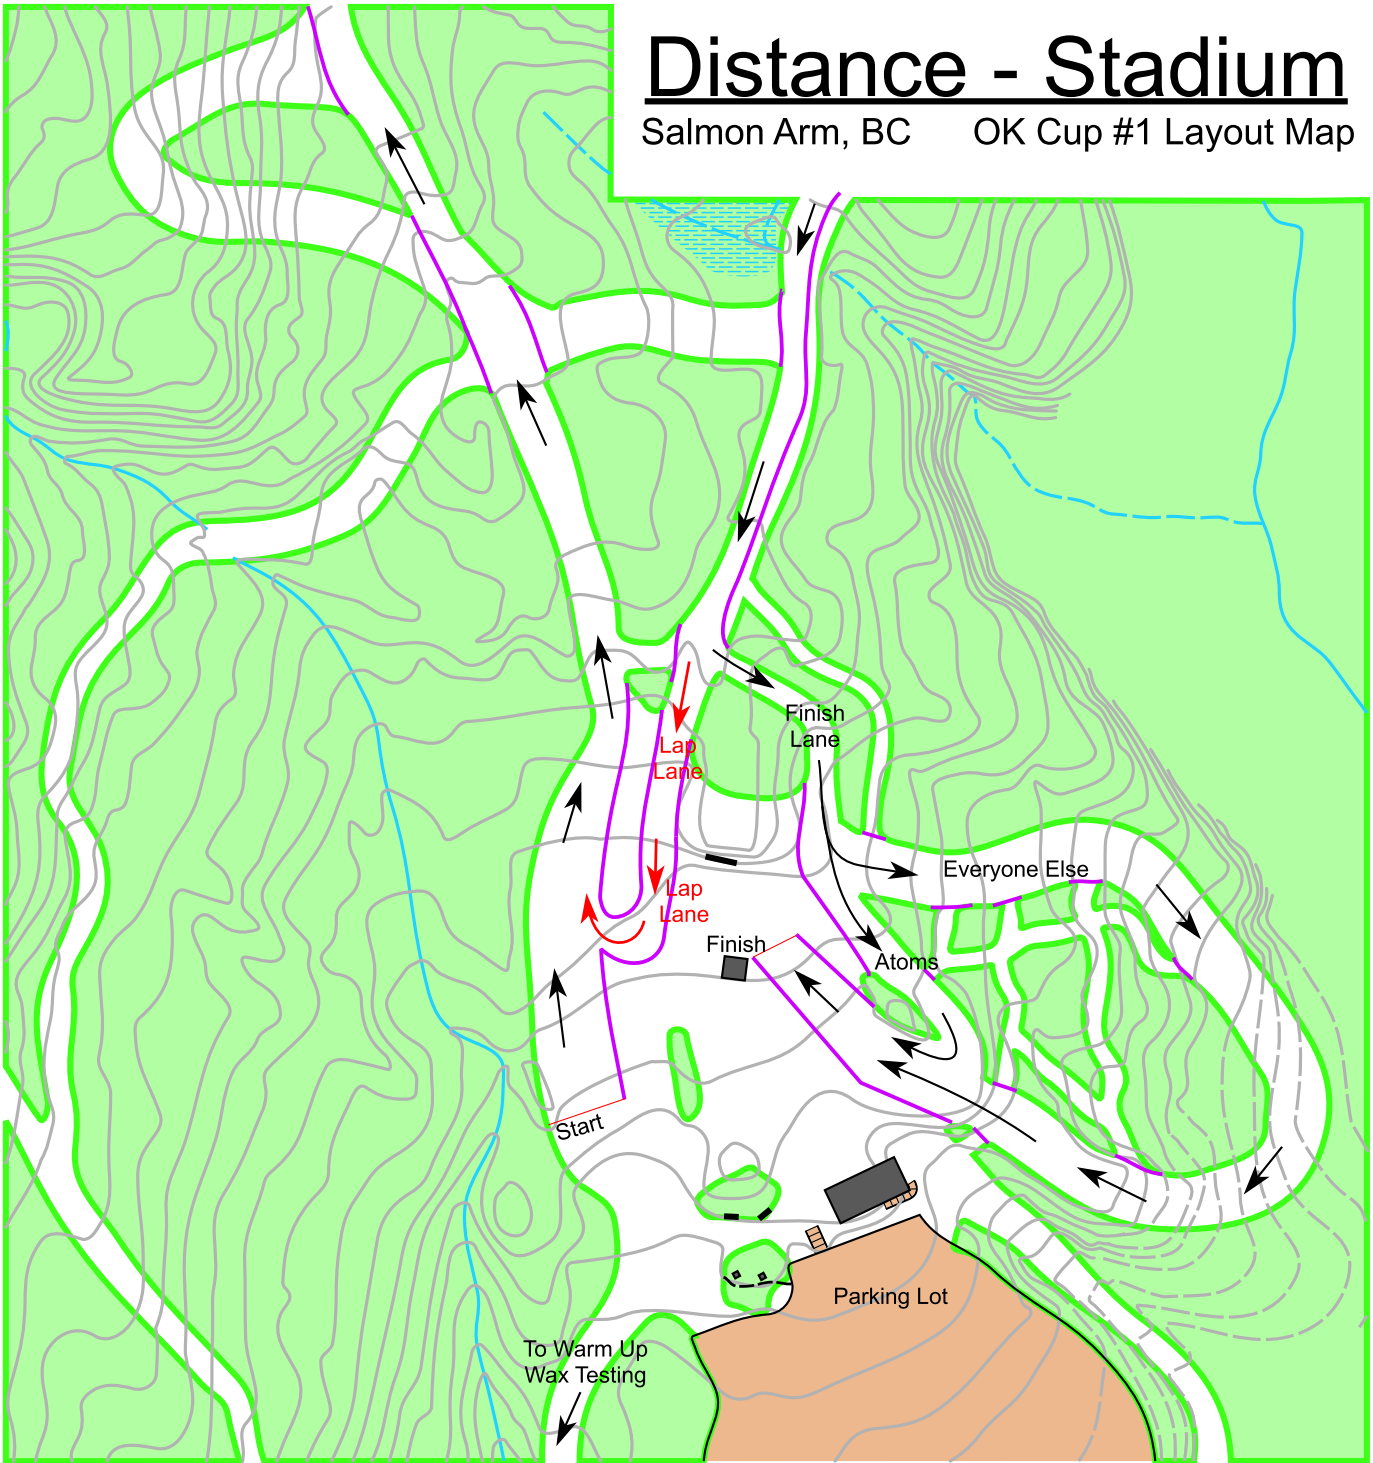

Distance - Stadium

Salmon Arm, BC OK Cup #1 Layout Map

Legend

- Parking Lot
- Chalet/Timing Buildin
- Forested Area
- Trail/Stadium/Groomed Area
- Permantent V-Boards/Fencing

- Lap Lane Route
- Direction of Race
- Contour

Map Scale - 1:2000

1 Meter Contours

Mapping: David Bakker