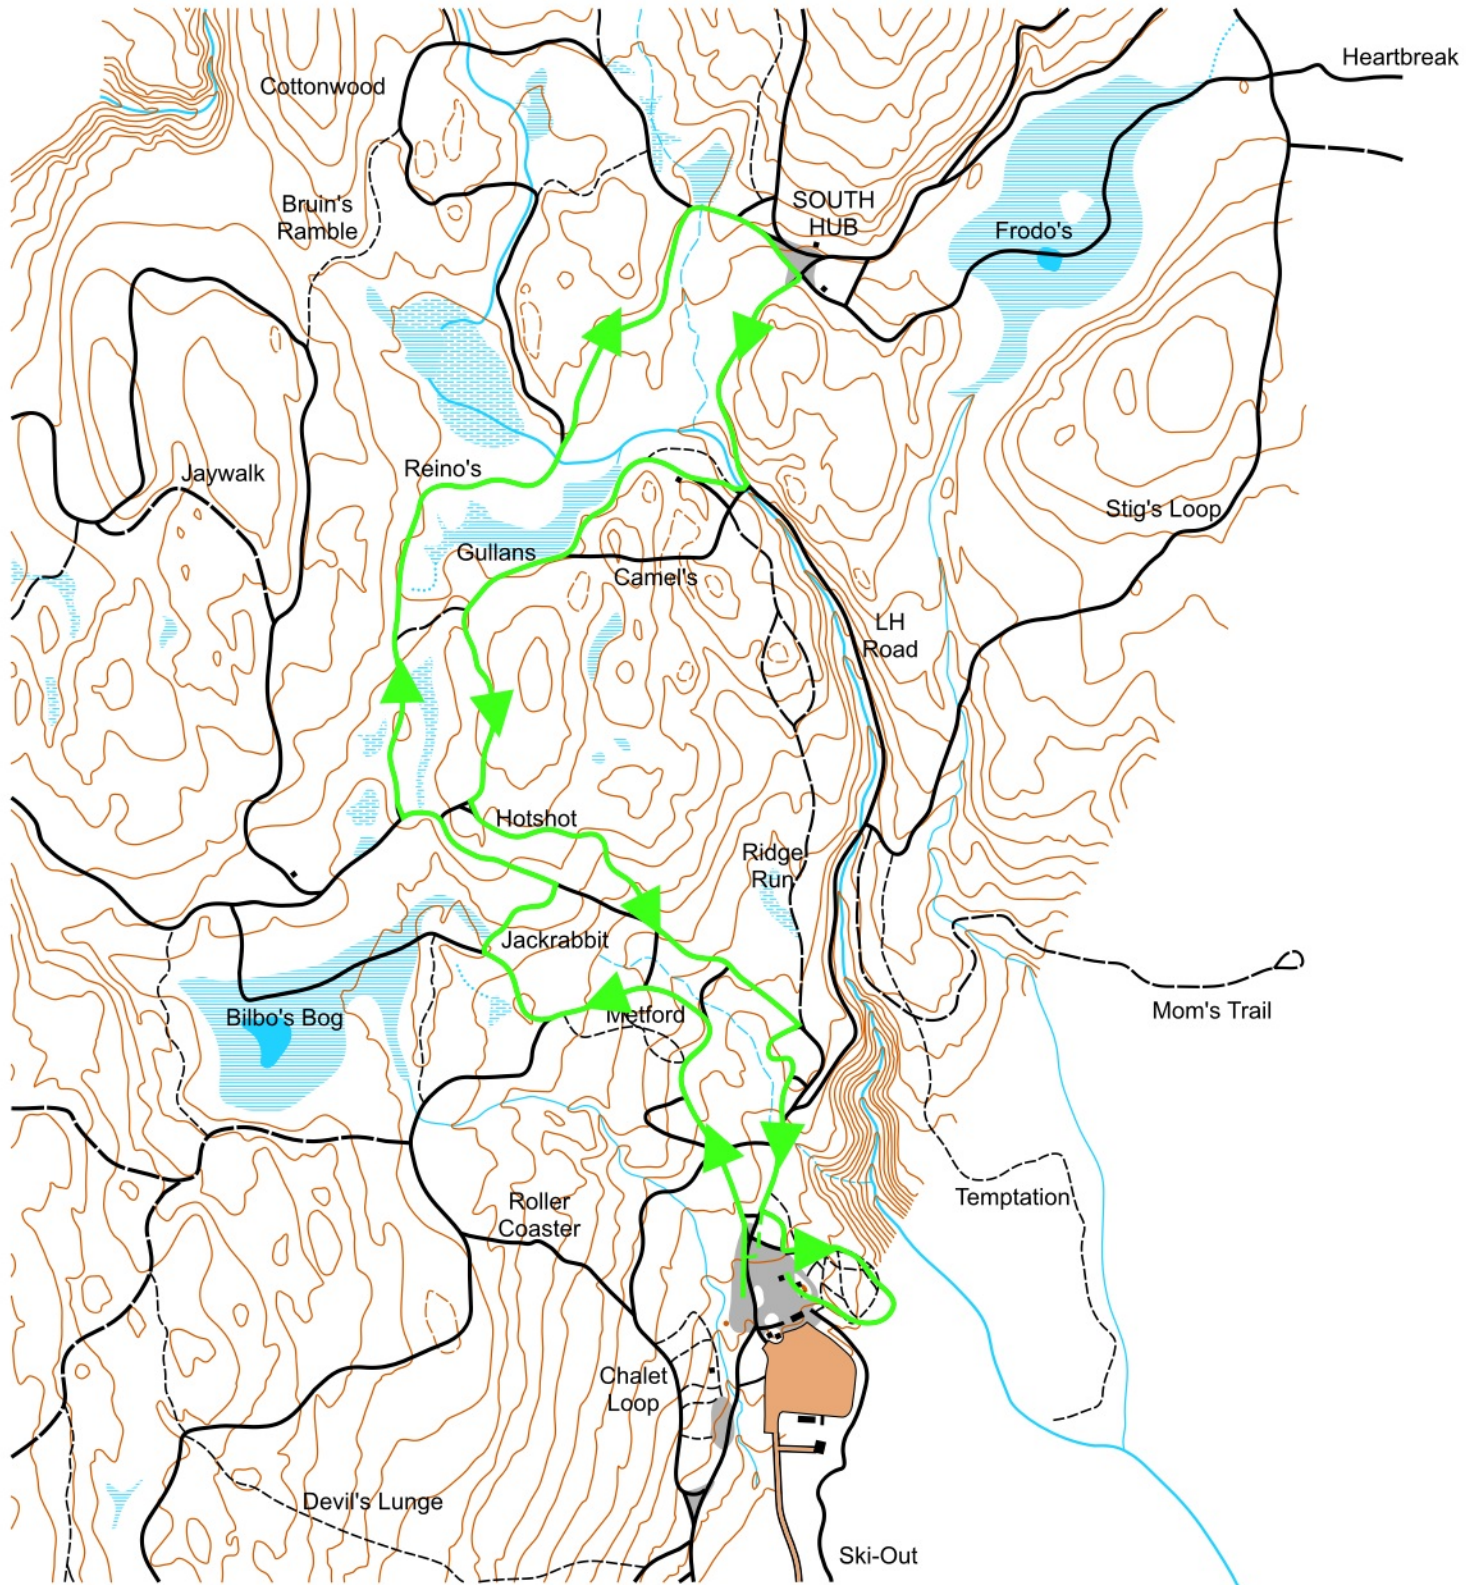

Green - 5.0km (Junior and Up)

Legend:

-  Race Course
-  Groomed Trail
-  Ungroomed Trail
-  Contour

Scale - 1:10000
Contours - 5m

Mapping: David Bakker