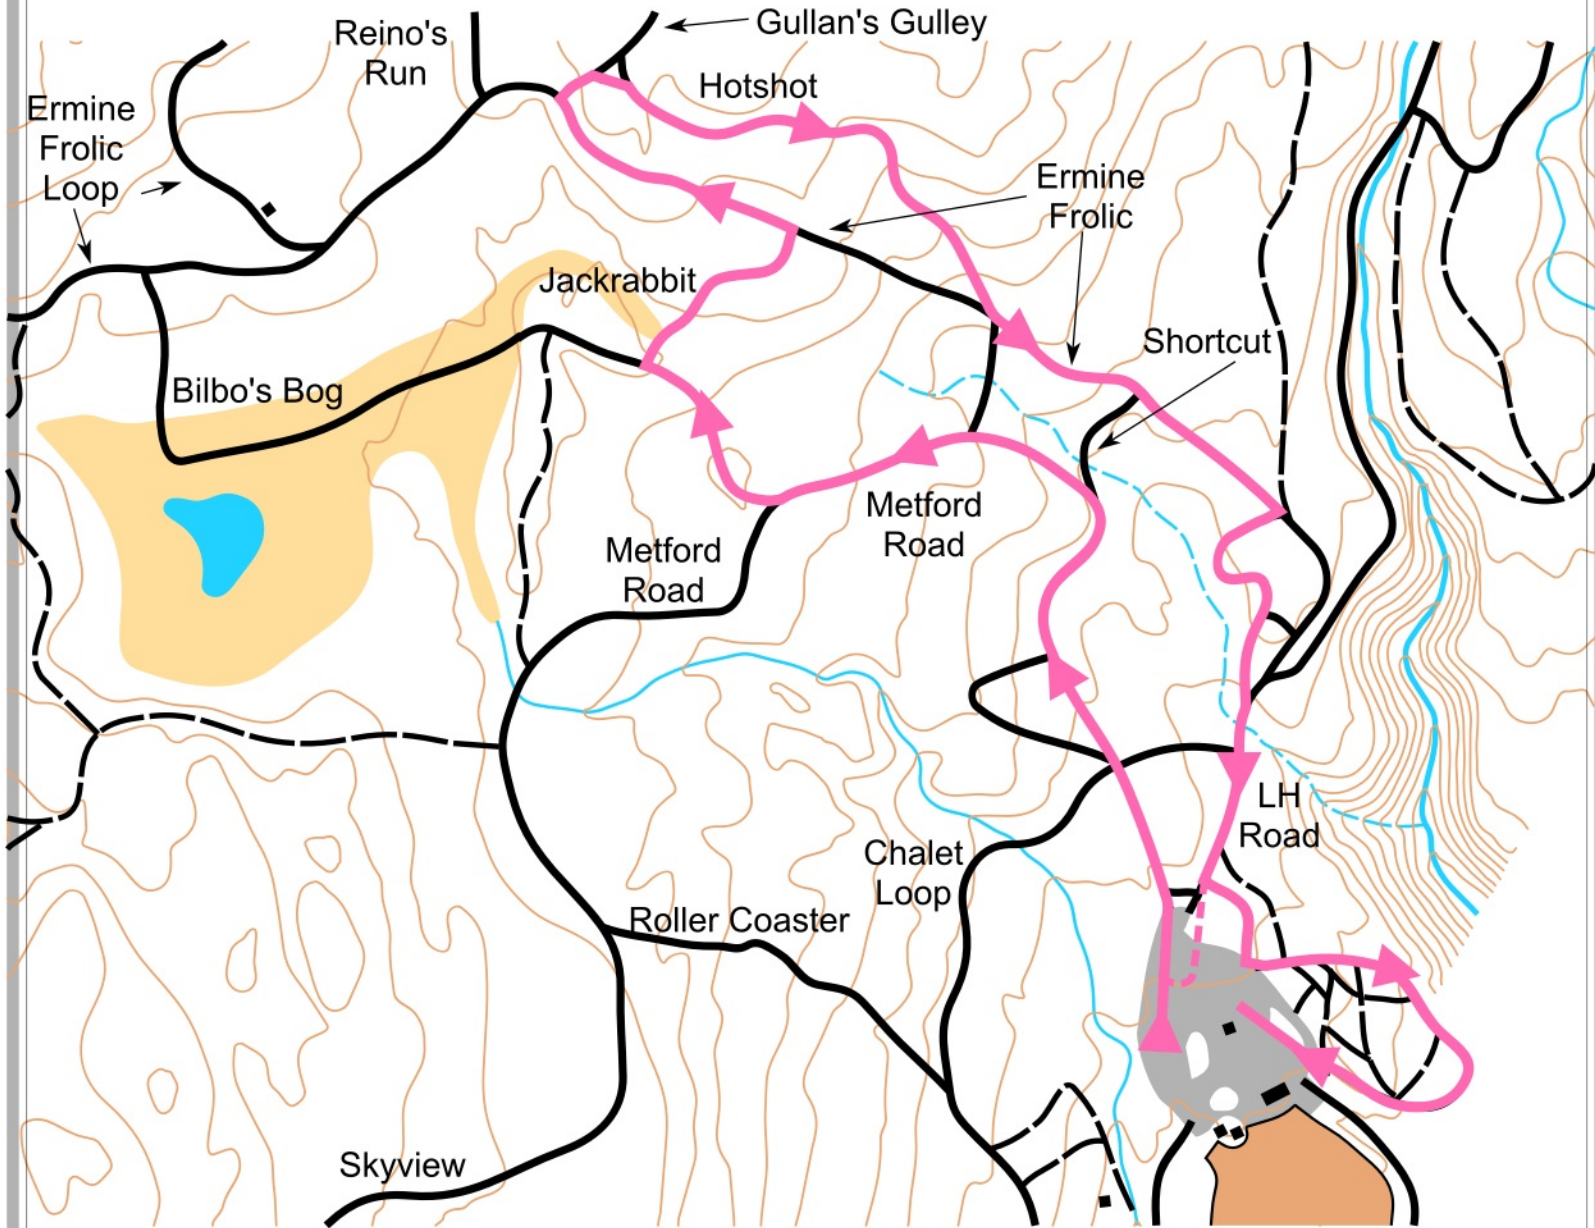

Pink - 2.5km (Juvenile)

Legend:

-  Race Course
-  Lap Lane
-  Groomed Trail
-  Ungroomed Trail
-  Contour

Scale - 1:5000
Contours - 5m

Mapping: David Bakker