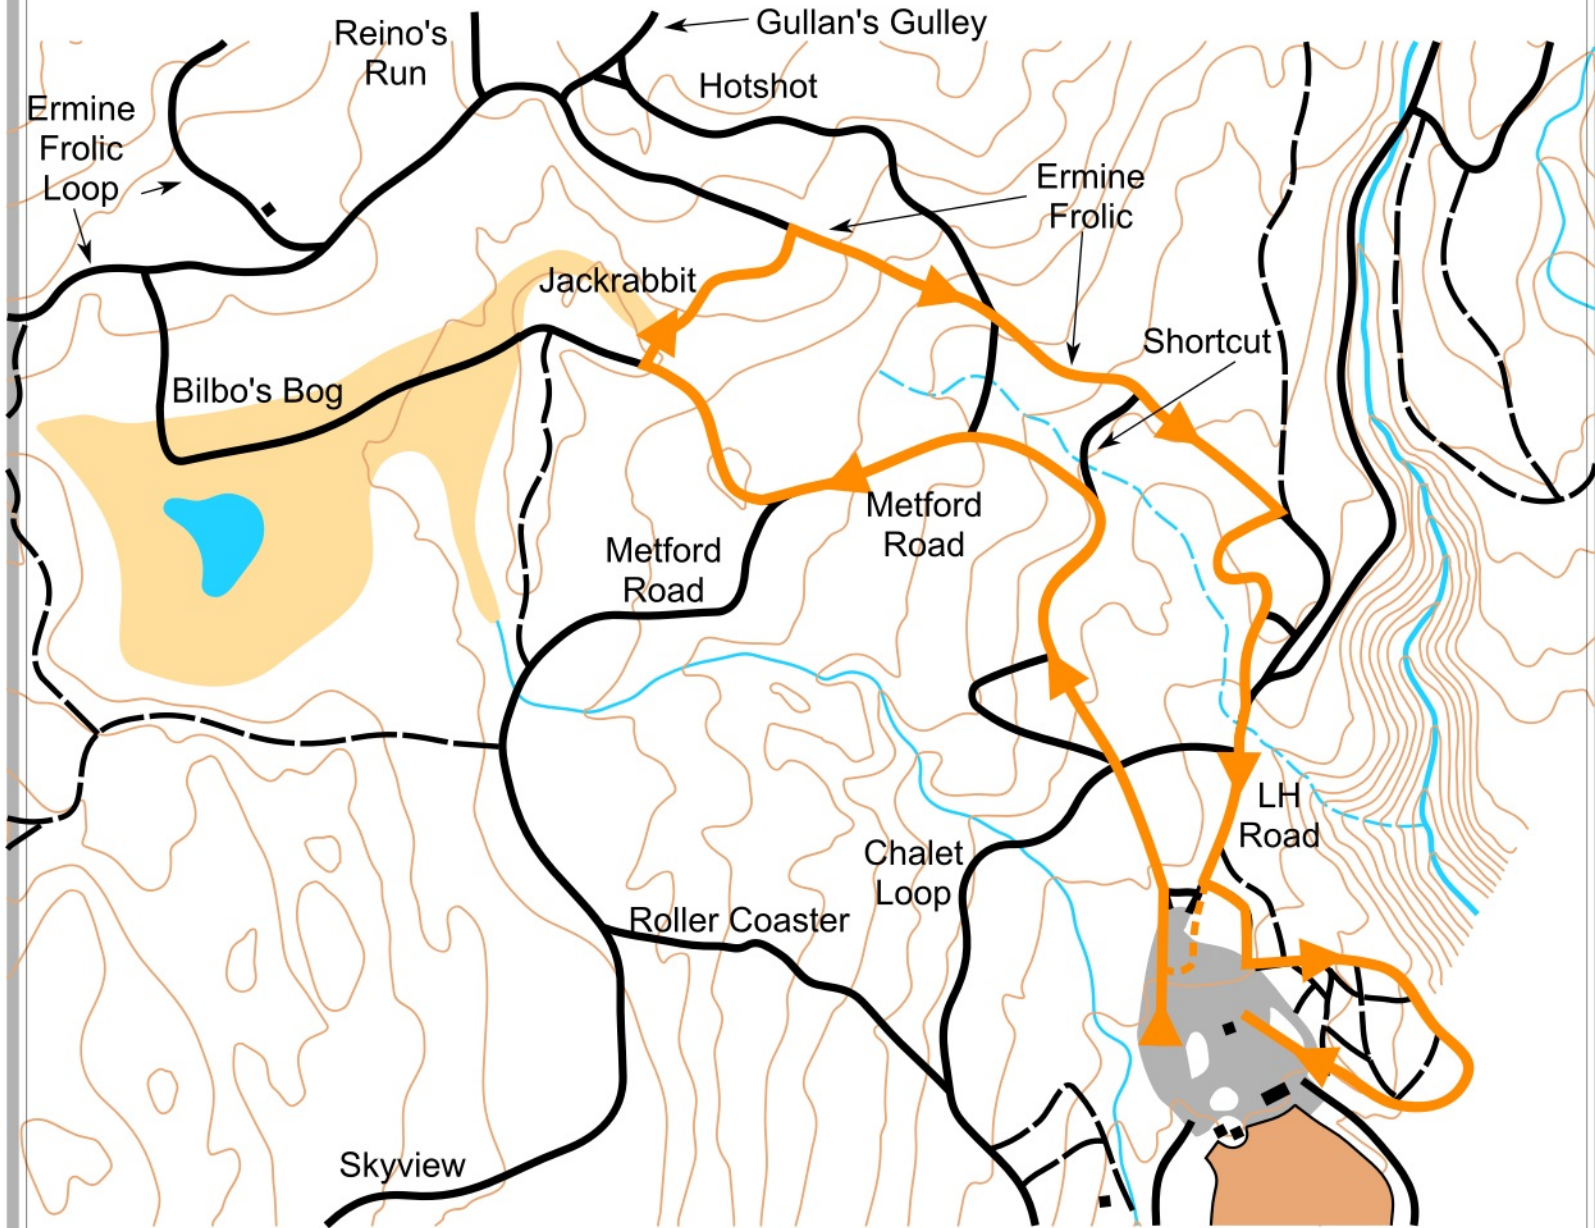

Orange - 2.0km (Midget)

Legend:

-  Race Course
-  Lap Lane
-  Groomed Trail
-  Ungroomed Trail
-  Contour

Scale - 1:5000
Contours - 5m

Mapping: David Bakker