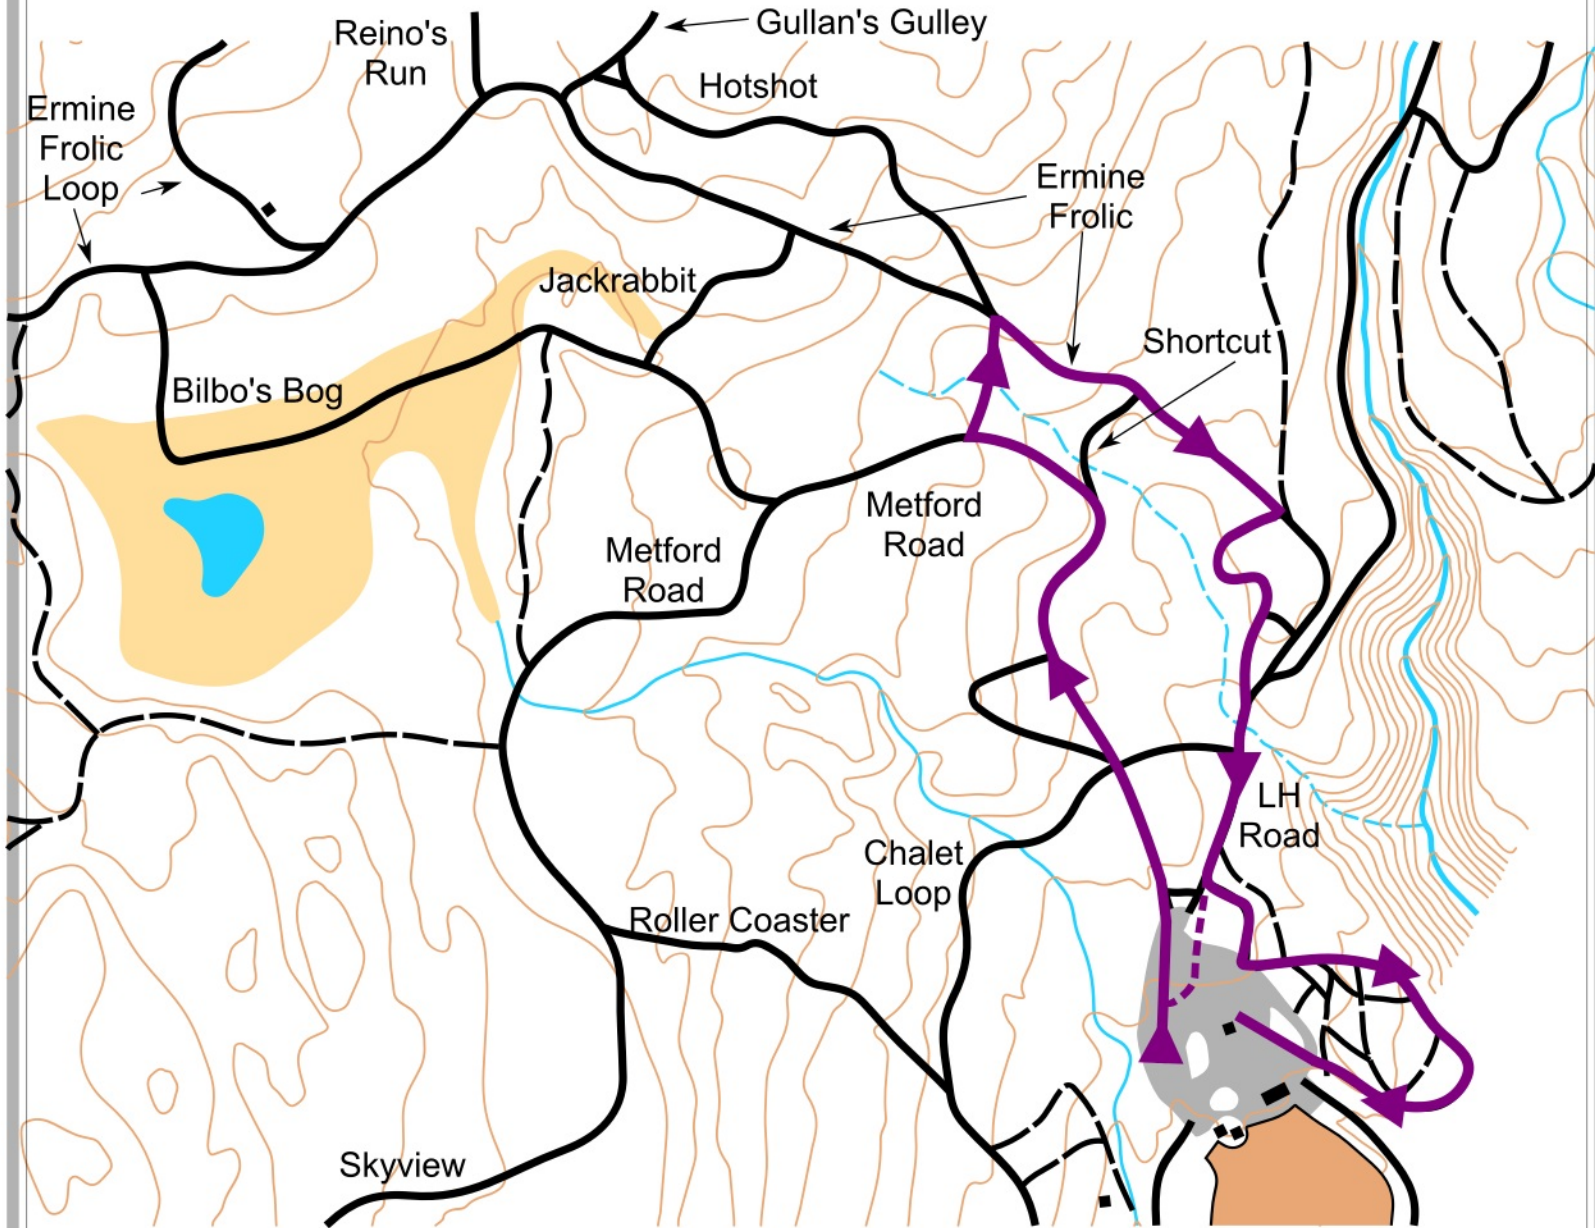

Purple - 1.5km (Pee Wees, Bantams)

Legend:

-  Race Course
-  Lap Lane
-  Groomed Trail
-  Ungroomed Trail
-  Contour

Scale - 1:5000
Contours - 5m

Mapping: David Bakker