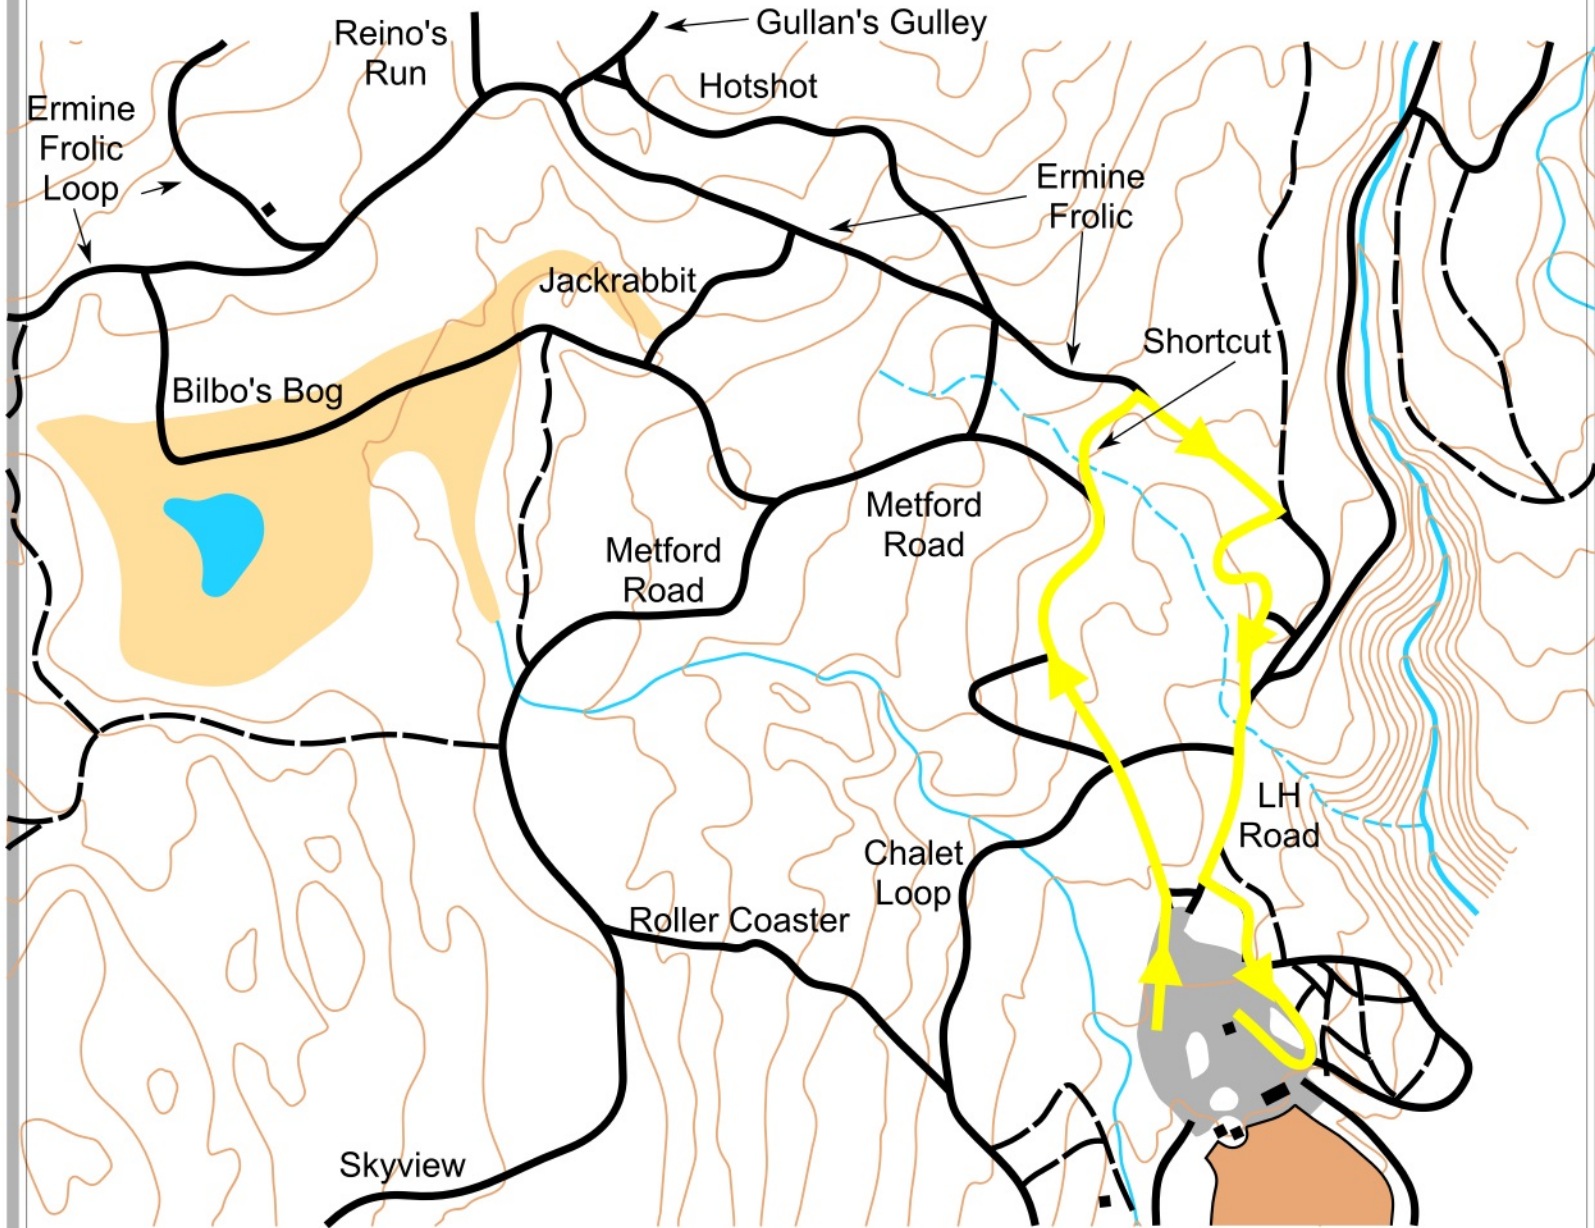

Yellow - 1.0km (Atoms)

Legend:

-  Race Course
-  Groomed Trail
-  Ungroomed Trail
-  Contour

Scale - 1:5000
Contours - 5m

Mapping: David Bakker