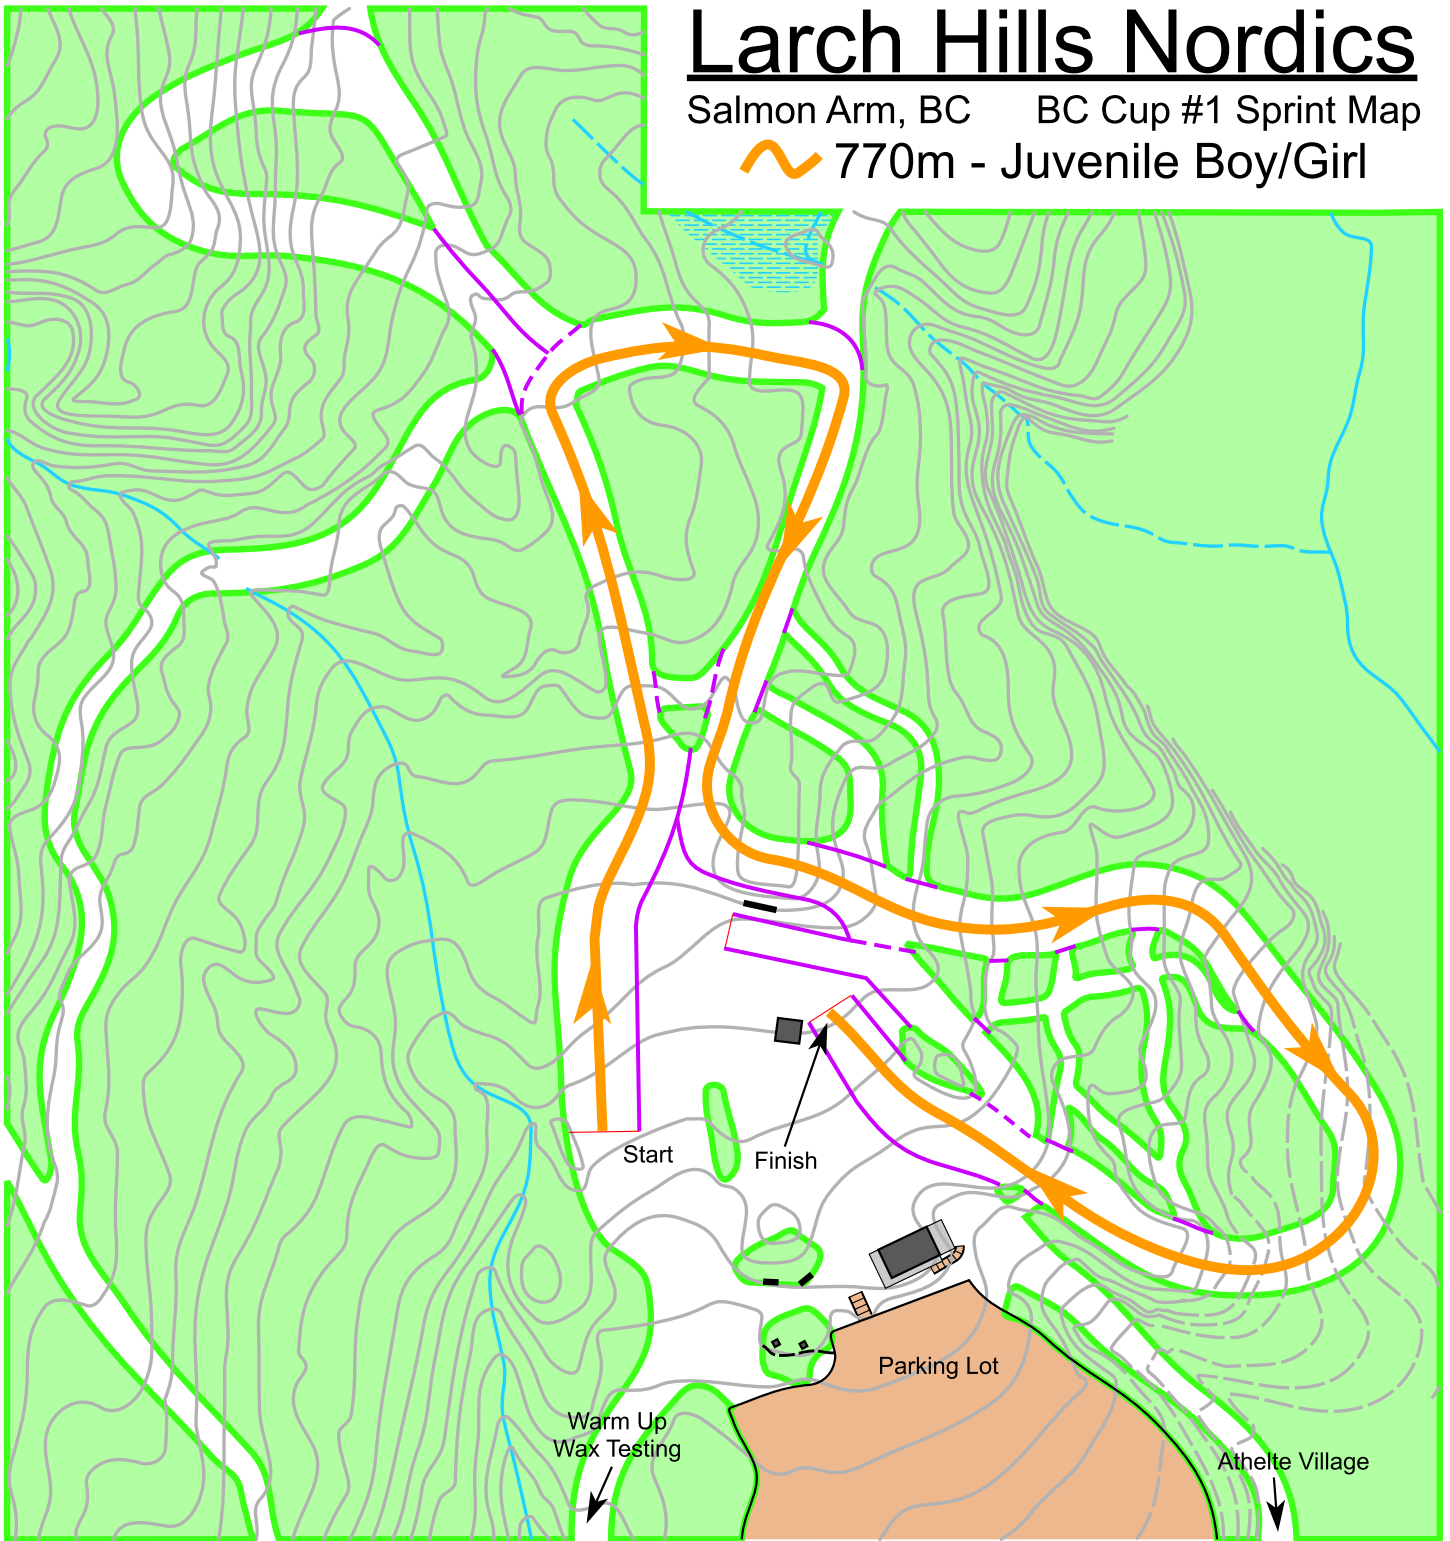

Larch Hills Nordics

Salmon Arm, BC BC Cup #1 Sprint Map

770m - Juvenile Boy/Girl

Elevation - MC: 15m TC: 32m HD: 32m

Legend

- Forested Area
- Trail/Stadium
- V-Boards/Fencing

Map Scale - 1:1900
1 Meter Contours

Mapping: David Bakker