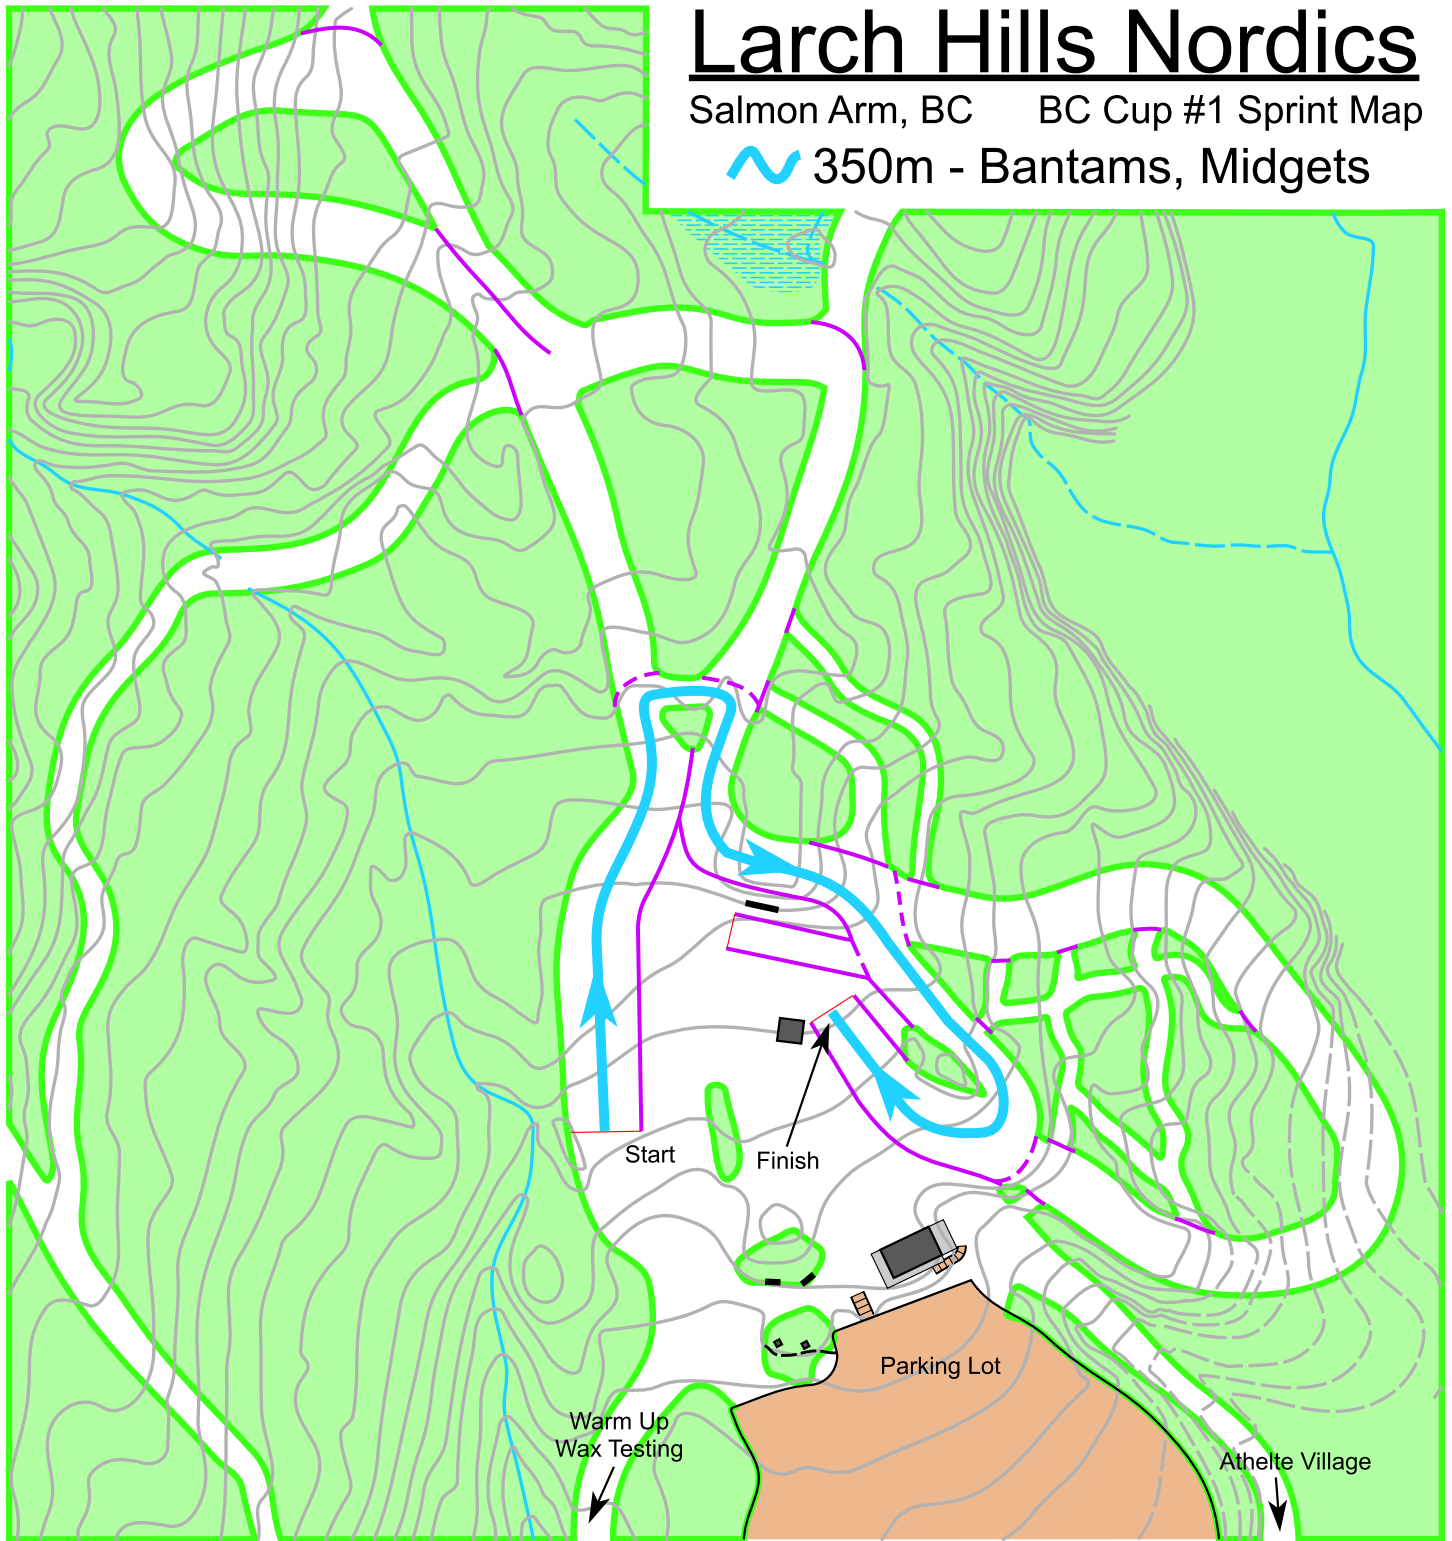

Larch Hills Nordics

Salmon Arm, BC BC Cup #1 Sprint Map

350m - Bantams, Midgets

Elevation - MC: 6m TC: 12m HD: 10m

Legend

- Forested Area
- Trail/Stadium
- V-Boards/Fencing

Map Scale - 1:1900
1 Meter Contours

Mapping: David Bakker