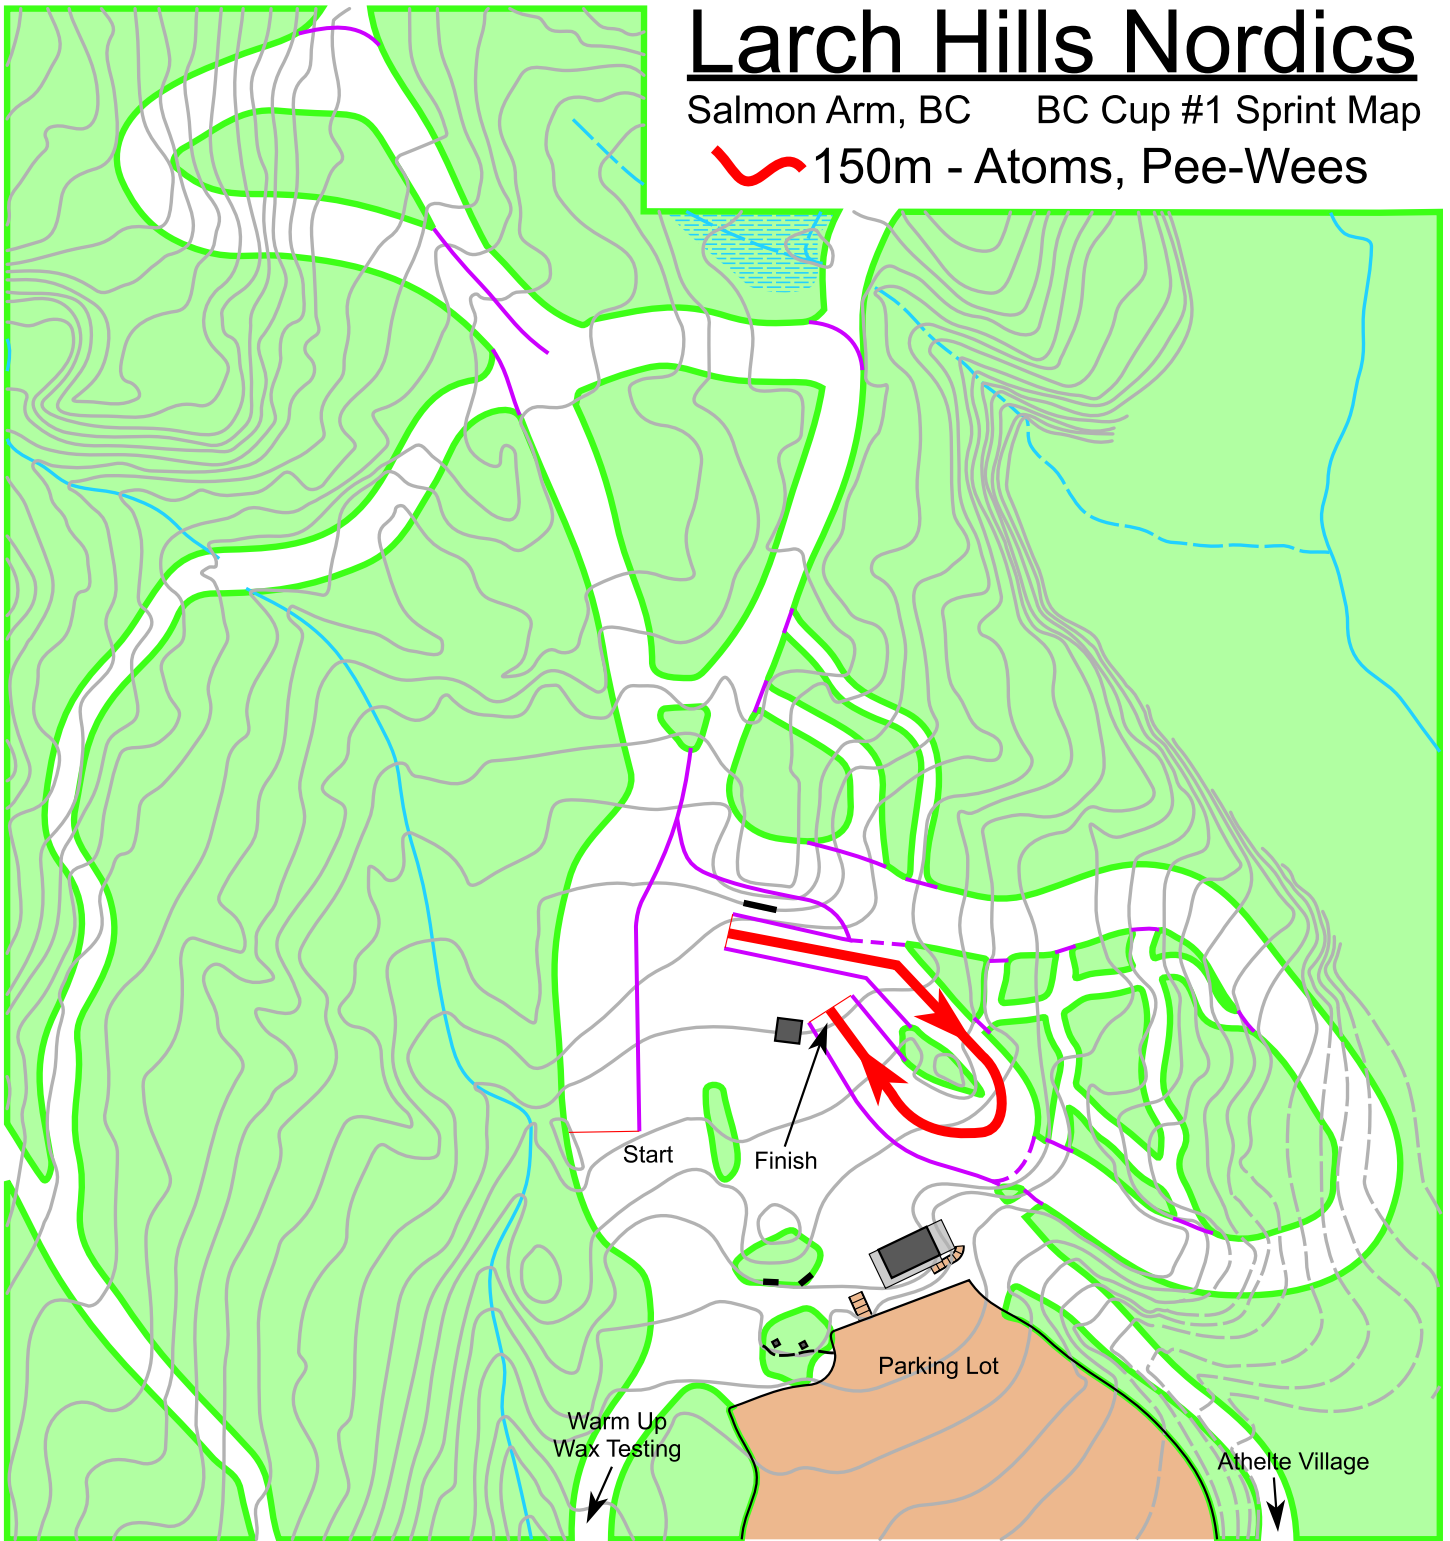

Larch Hills Nordics

Salmon Arm, BC BC Cup #1 Sprint Map

 150m - Atoms, Pee-Wees

Elevation - MC: 6m TC: 6m HD: 9m

Legend

-  Forested Area
-  Trail/Stadium
-  V-Boards/Fencing

Map Scale - 1:1900
1 Meter Contours

Mapping: David Bakker