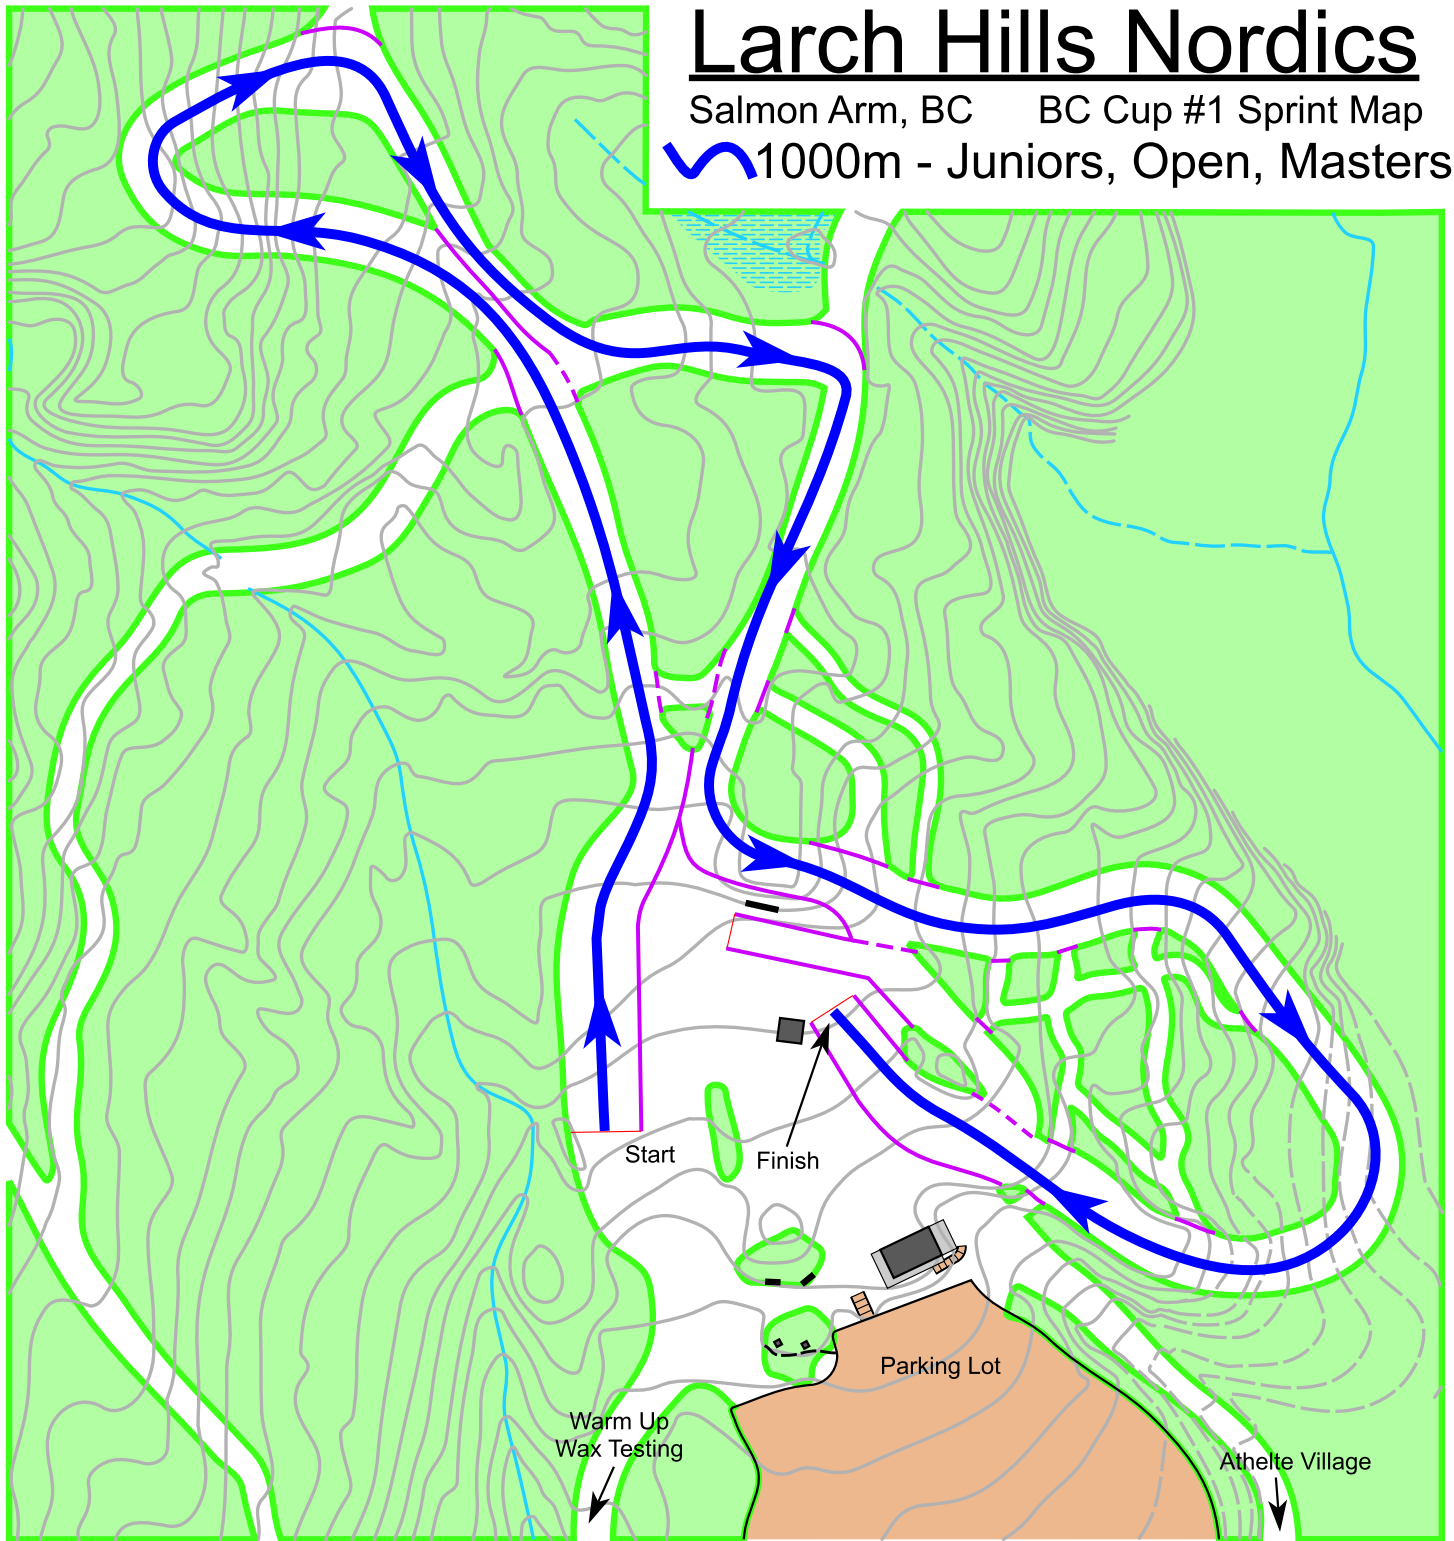

Larch Hills Nordics

Salmon Arm, BC BC Cup #1 Sprint Map

1000m - Juniors, Open, Masters

Elevation - MC: 18m TC: 41m HD: 44m

Legend

- Forested Area
- Trail/Stadium
- V-Boards/Fencing

Map Scale - 1:1900
1 Meter Contours

Mapping: David Bakker