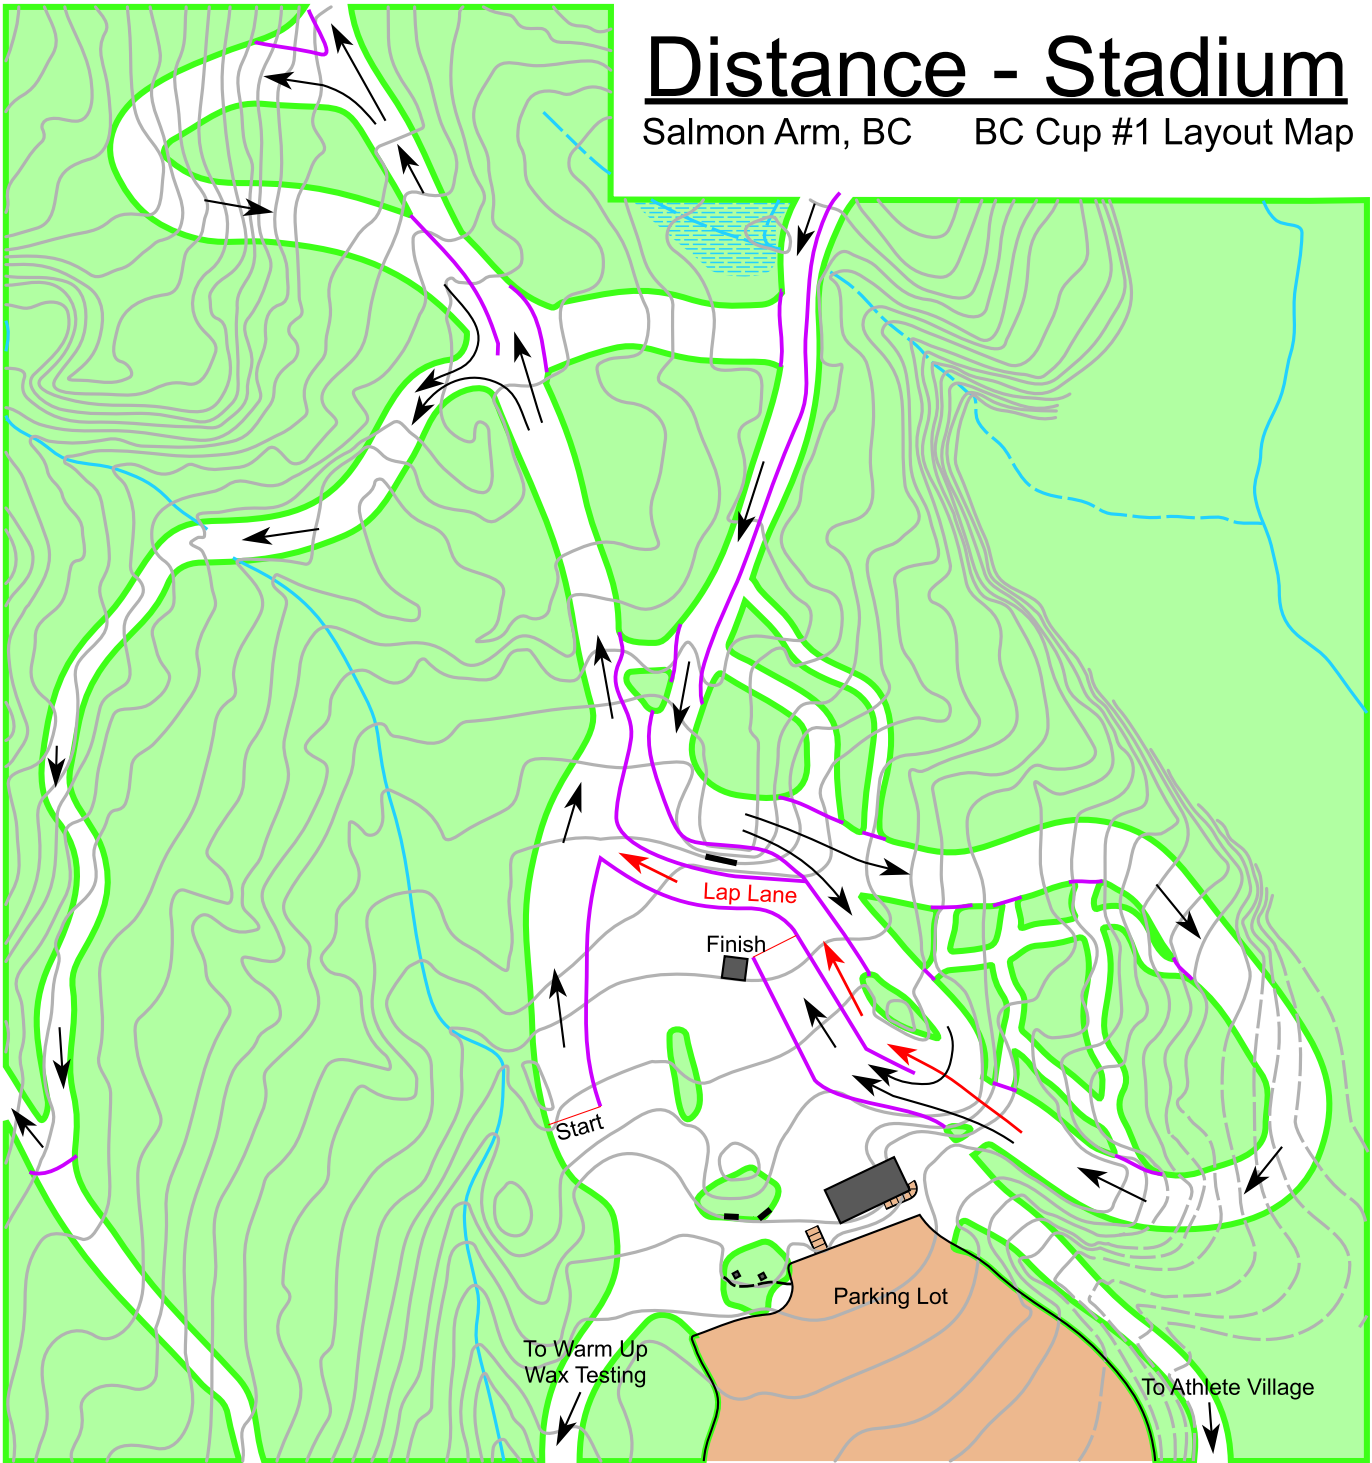

# Distance - Stadium

Salmon Arm, BC BC Cup #1 Layout Map

## Legend

- Parking Lot
- Chalet/Timing Buildin
- Forested Area
- Trail/Stadium/Groomed Area
- Permanant V-Boards/Fencing

- Lap Lane Route
- Direction of Race
- Contour

Map Scale - 1:2000

1 Meter Contours

Mapping: David Bakker