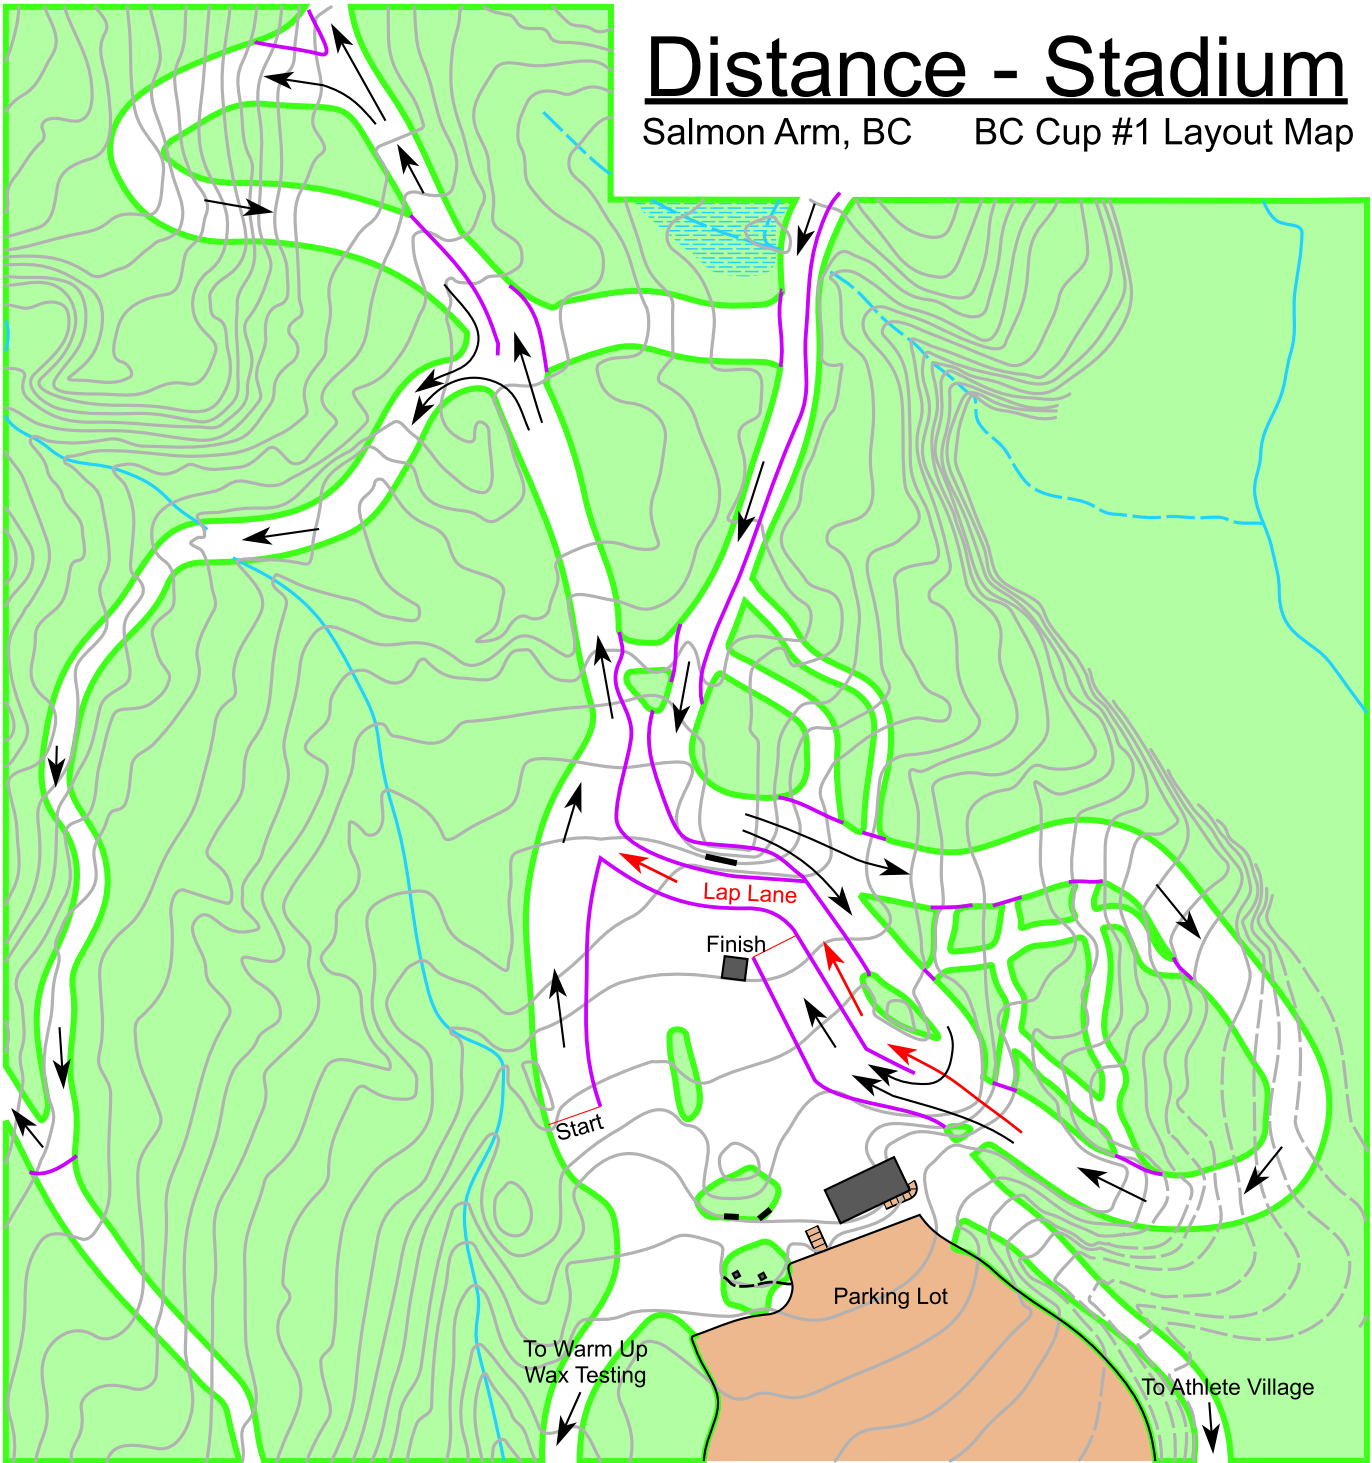

Distance - Stadium

Salmon Arm, BC BC Cup #1 Layout Map

Legend

- Parking Lot
- Chalet/Timing Buildin
- Forested Area
- Trail/Stadium/Groomed Area
- Permanant V-Boards/Fencing

- Lap Lane Route
- Direction of Race
- Contour

Map Scale - 1:2000

1 Meter Contours

Mapping: David Bakker