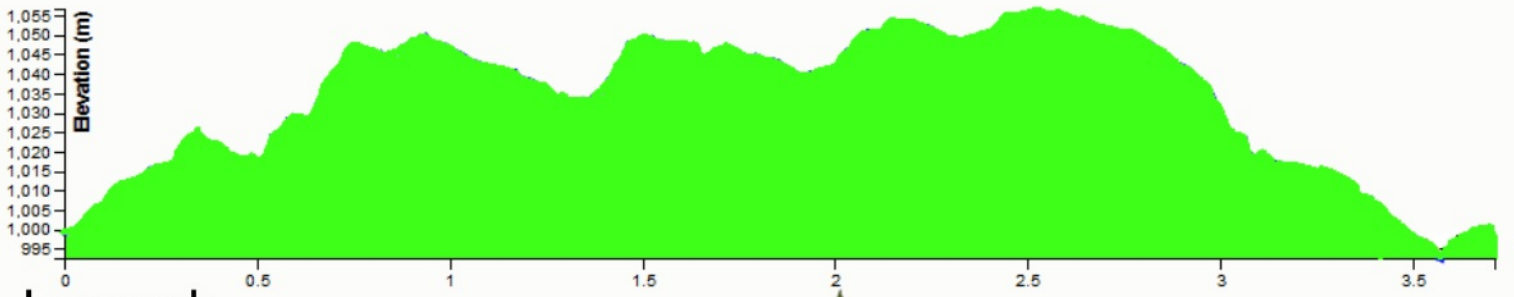

Sunday Distance - Green - 3.8km

Course Profile: MC: 35m TC: 140m HD: 64m

Legend:

-  Race Course
-  Groomed Trail
-  Ungroomed Trail
-  Contour

Scale - 1:5000
Contours - 5m

Mapping: David Bakker