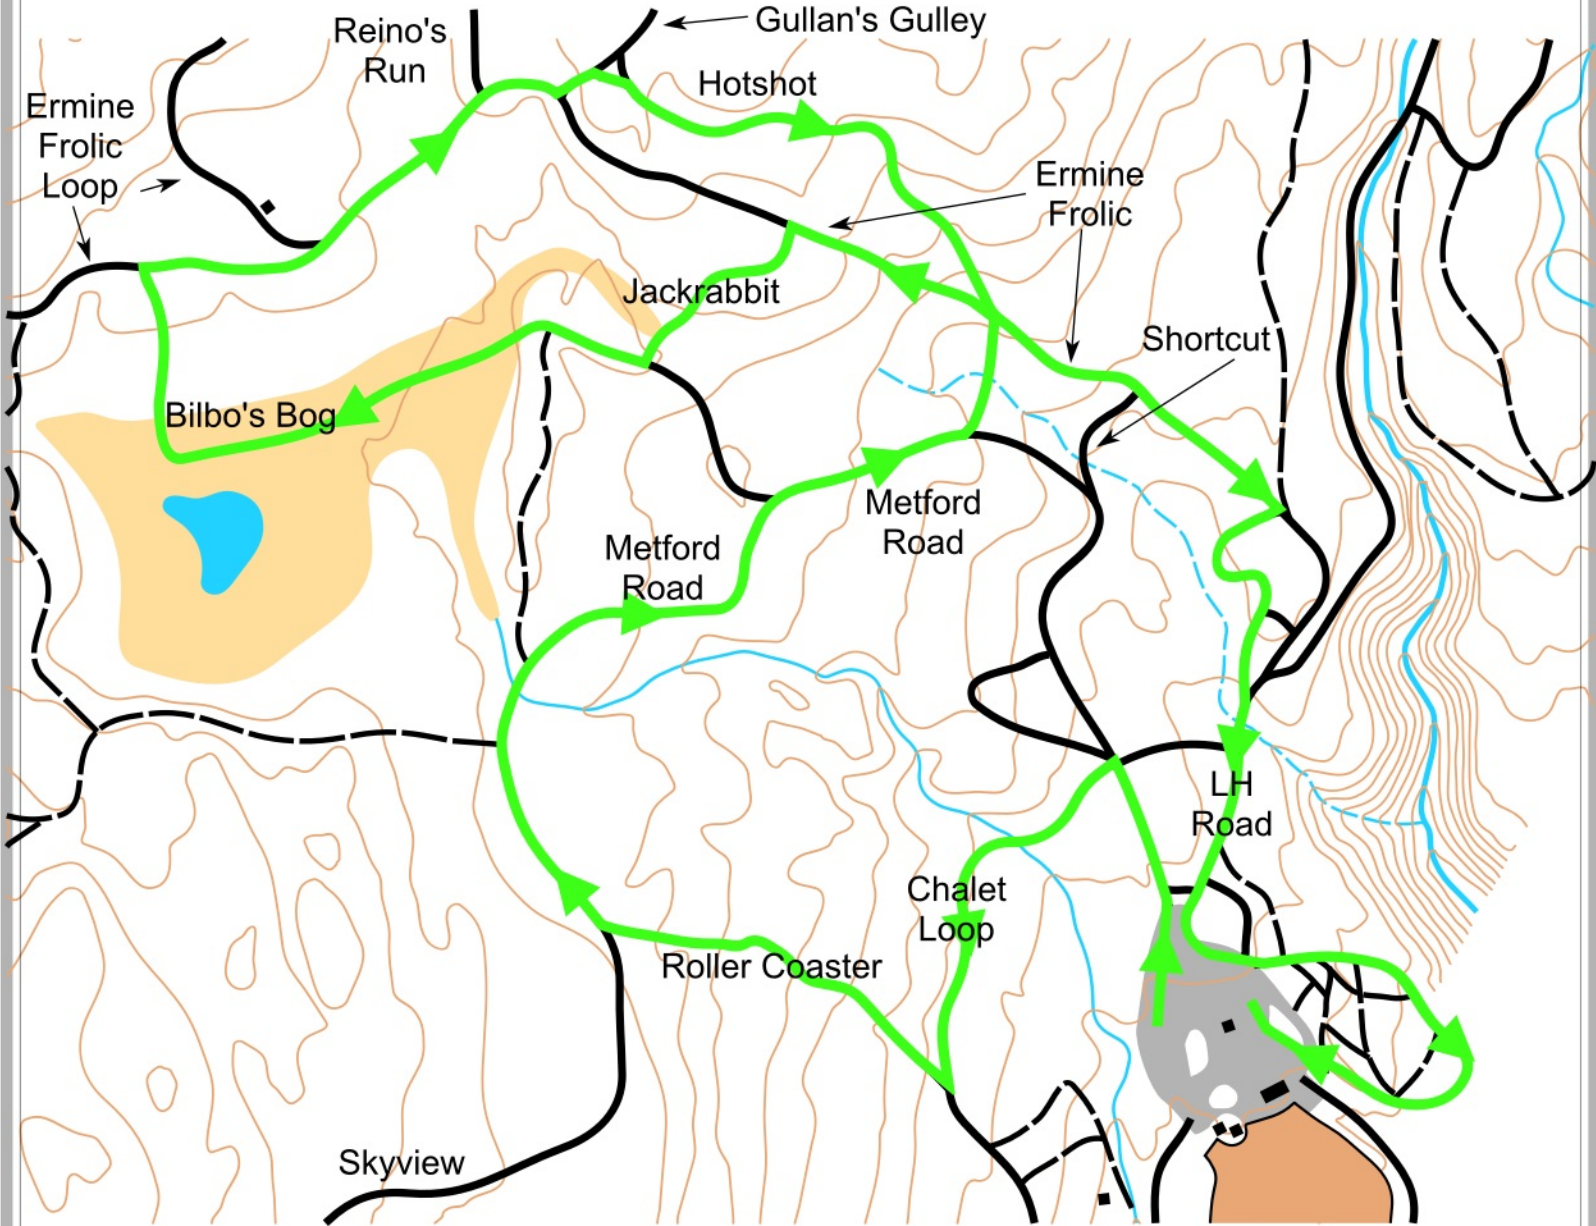

Sunday Distance - Green - 3.8km

Course Profile: MC: 35m TC: 140m HD: 64m

Legend:

-  Race Course
-  Groomed Trail
-  Ungroomed Trail
-  Contour

Scale - 1:5000
Contours - 5m

Mapping: David Bakker