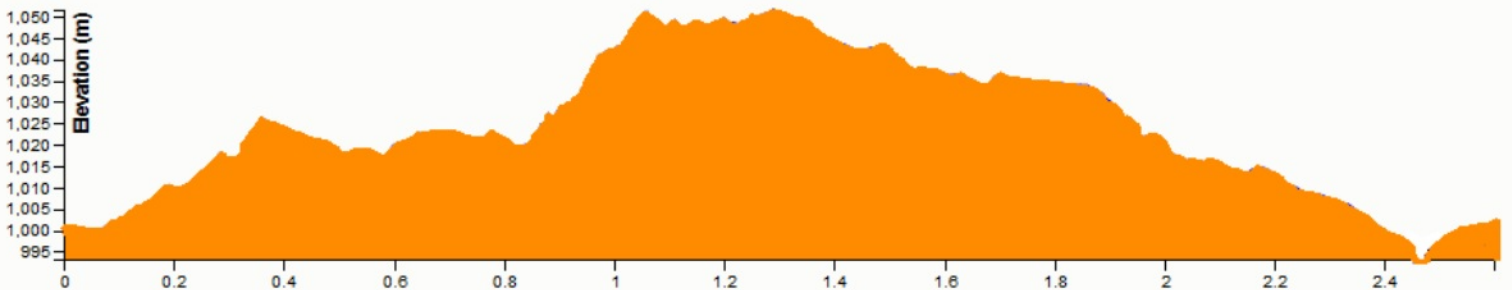

Sunday Distance - Orange - 2.5km

Course Profile: MC: 35m TC: 105m HD: 58m

Legend:

-  Race Course
-  Groomed Trail
-  Ungroomed Trail
-  Contour

Scale - 1:5000

Contours - 5m

Mapping: David Bakker