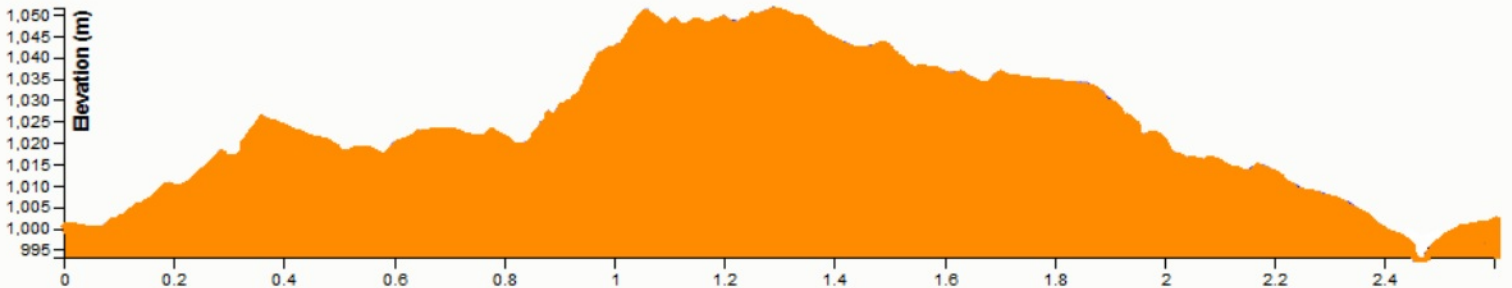

Sunday Distance - Orange - 2.5km

Course Profile: MC: 35m TC: 105m HD: 58m

Legend:

-  Race Course
-  Groomed Trail
-  Ungroomed Trail
-  Contour

Scale - 1:5000

Contours - 5m

Mapping: David Bakker