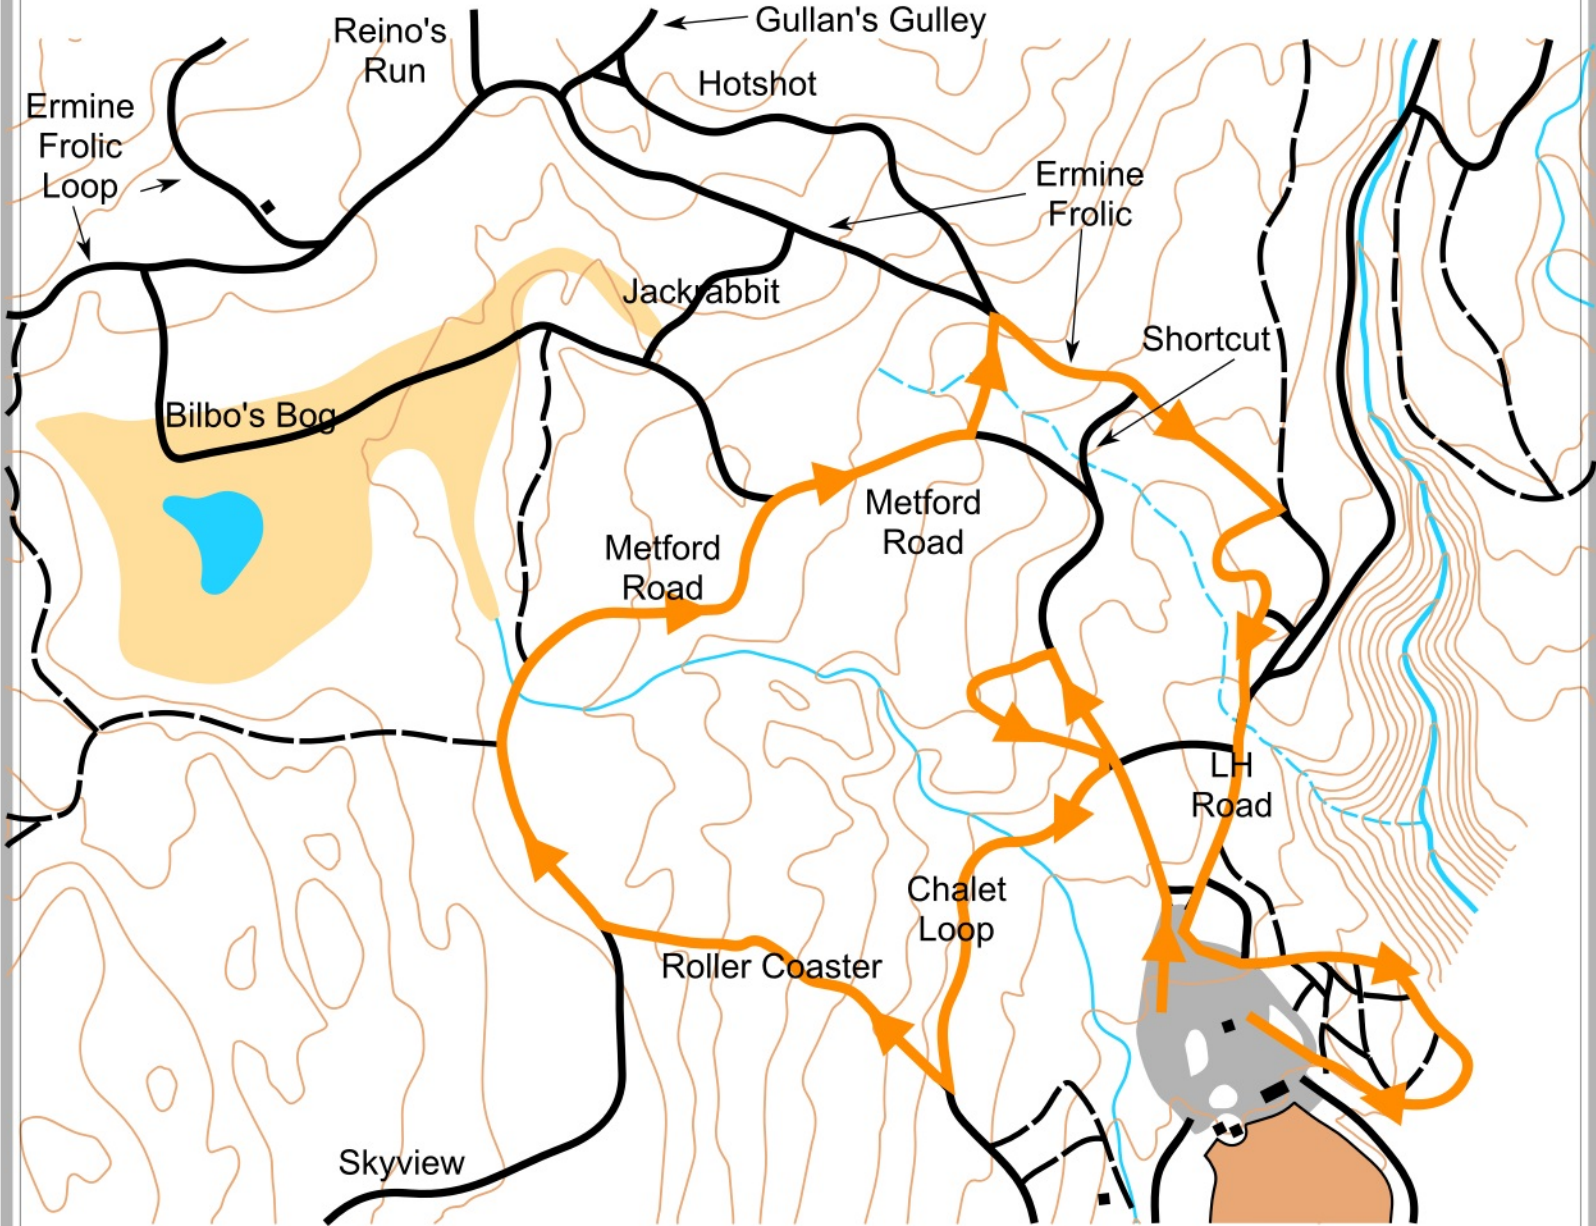

Sunday Distance - Orange - 2.5km

Course Profile: MC: 35m TC: 105m HD: 58m

Legend:

-  Race Course
-  Groomed Trail
-  Ungroomed Trail
-  Contour

Scale - 1:5000

Contours - 5m

Mapping: David Bakker