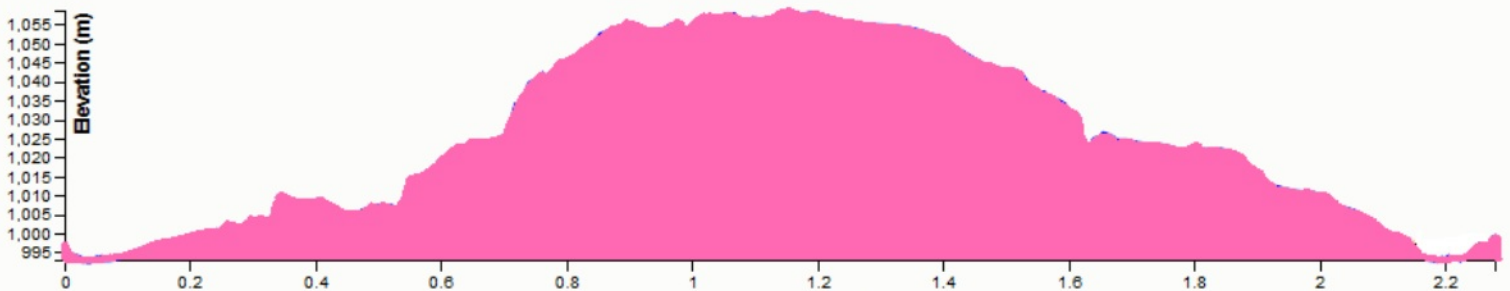

Sunday Distance - Pink - 2.2km

Course Profile: MC: 40m TC: 104m HD: 55m

Legend:

-  Race Course
-  Groomed Trail
-  Ungroomed Trail
-  Contour

Scale - 1:5000
Contours - 5m

Mapping: David Bakker