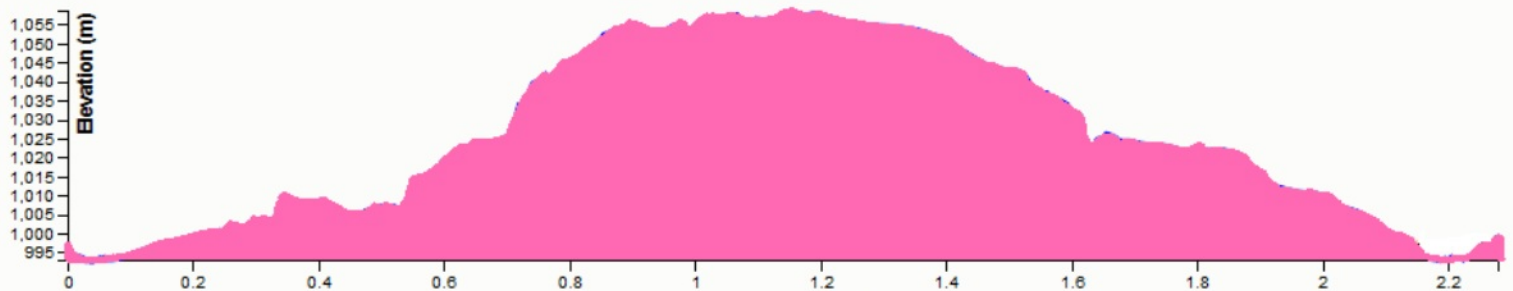

Sunday Distance - Pink - 2.2km

Course Profile: MC: 40m TC: 104m HD: 55m

Legend:

-  Race Course
-  Groomed Trail
-  Ungroomed Trail
-  Contour

Scale - 1:5000
Contours - 5m

Mapping: David Bakker