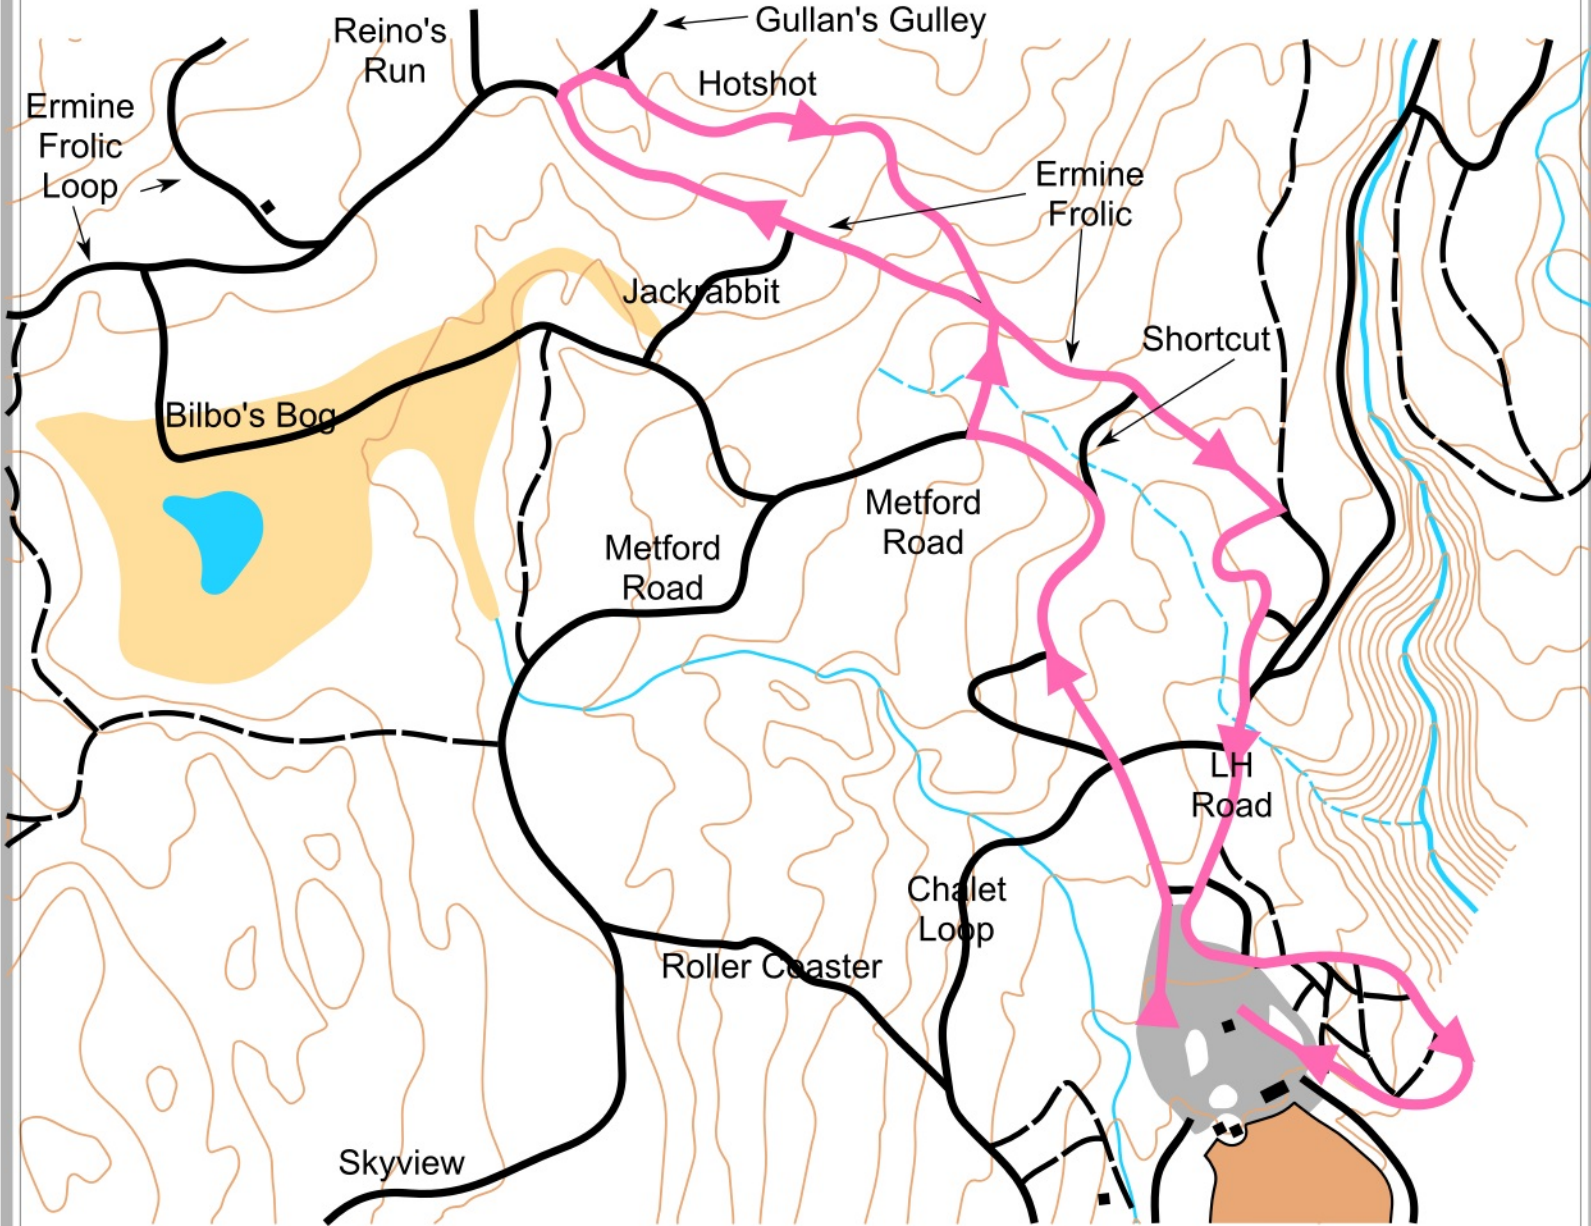

Sunday Distance - Pink - 2.2km

Course Profile: MC: 40m TC: 104m HD: 55m

Legend:

-  Race Course
-  Groomed Trail
-  Ungroomed Trail
-  Contour

Scale - 1:5000
Contours - 5m

Mapping: David Bakker