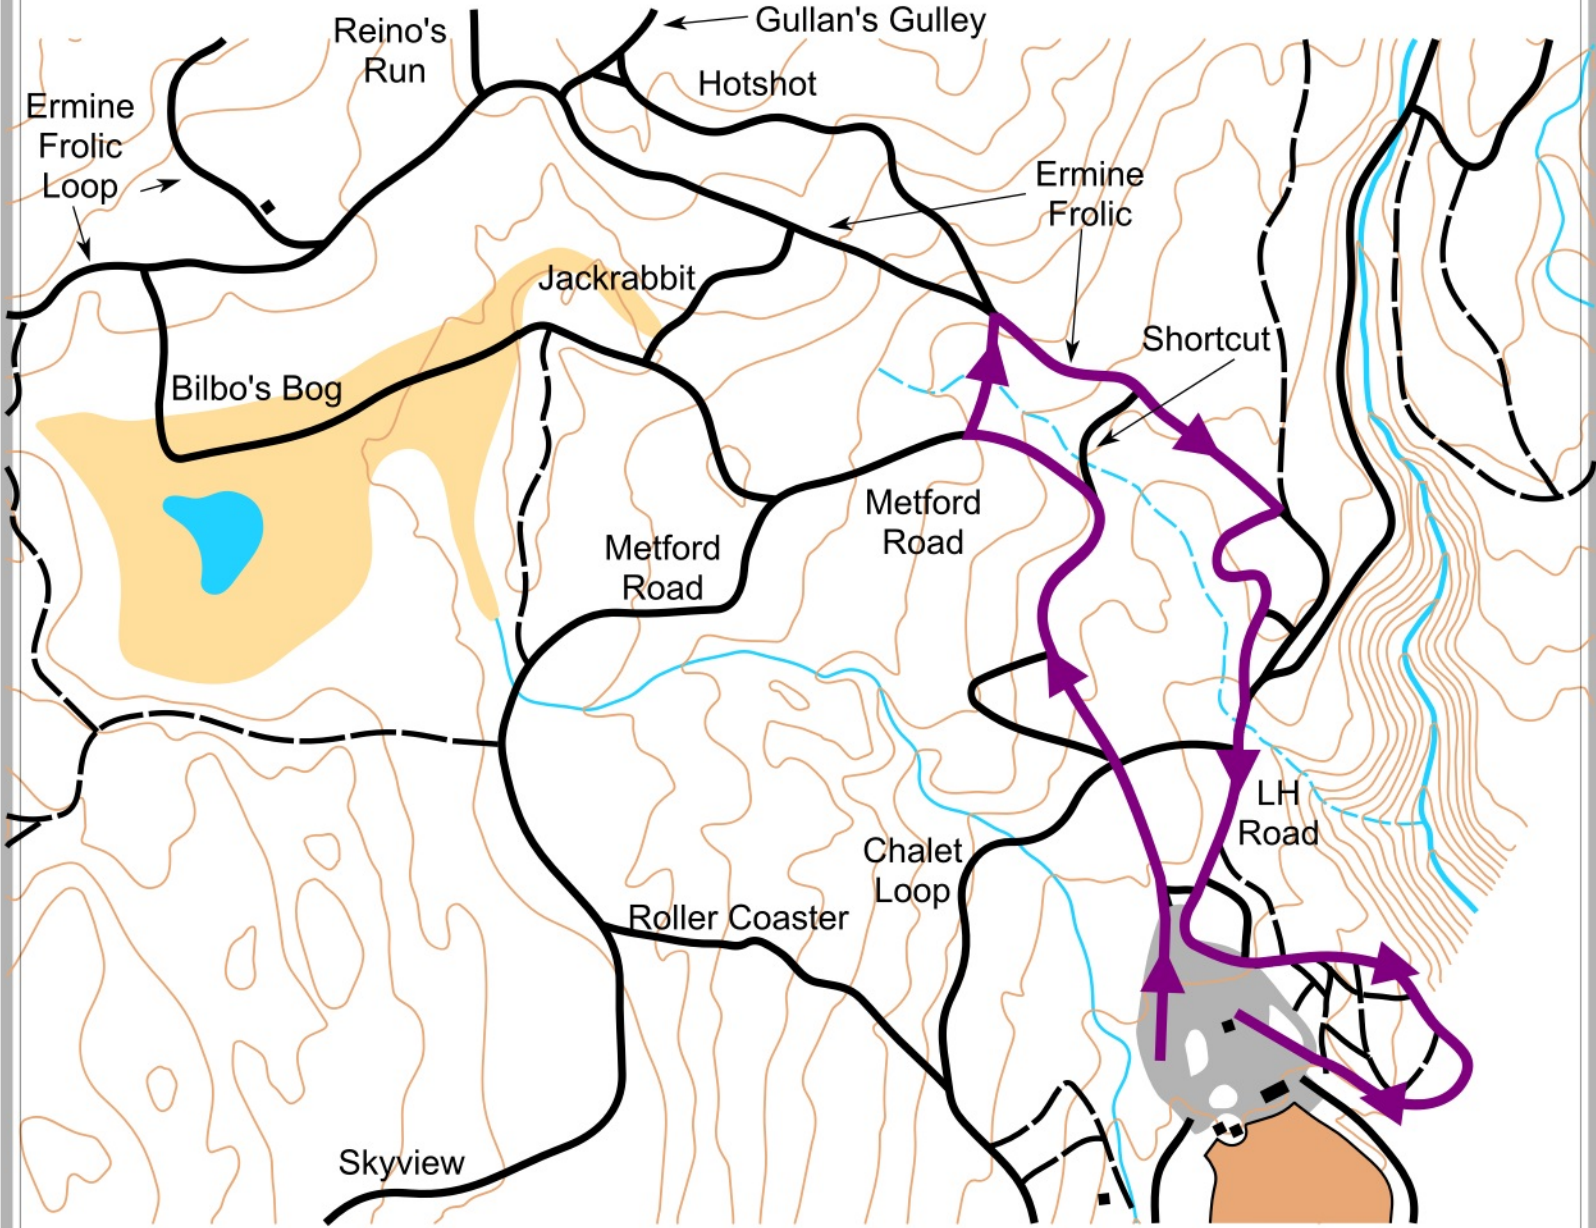

Sunday Distance - Purple - 1.5km

Course Profile: MC: 25m TC: 51m HD: 50m

Legend:

- Race Course
- Groomed Trail
- Ungroomed Trail
- Contour

Scale - 1:5000
Contours - 5m

Mapping: David Bakker