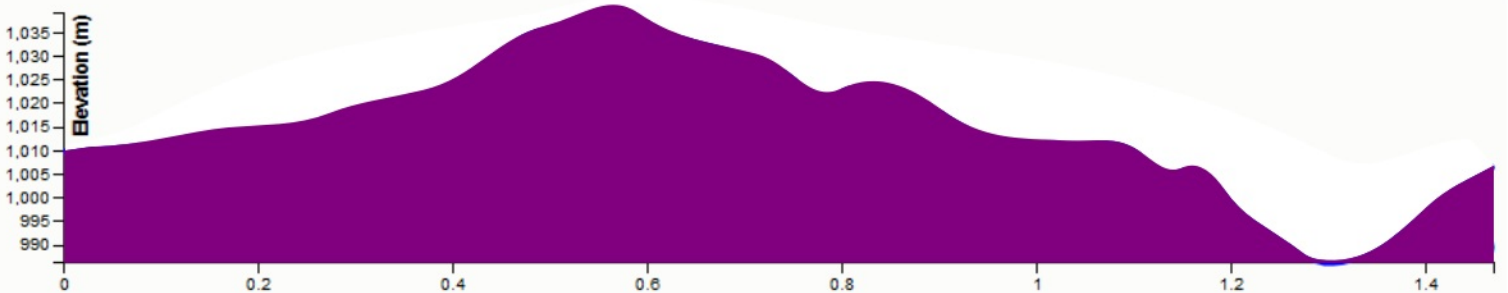

Sunday Distance - Purple - 1.5km

Course Profile: MC: 25m TC: 51m HD: 50m

Legend:

-  Race Course
-  Groomed Trail
-  Ungroomed Trail
-  Contour

Scale - 1:5000
Contours - 5m

Mapping: David Bakker