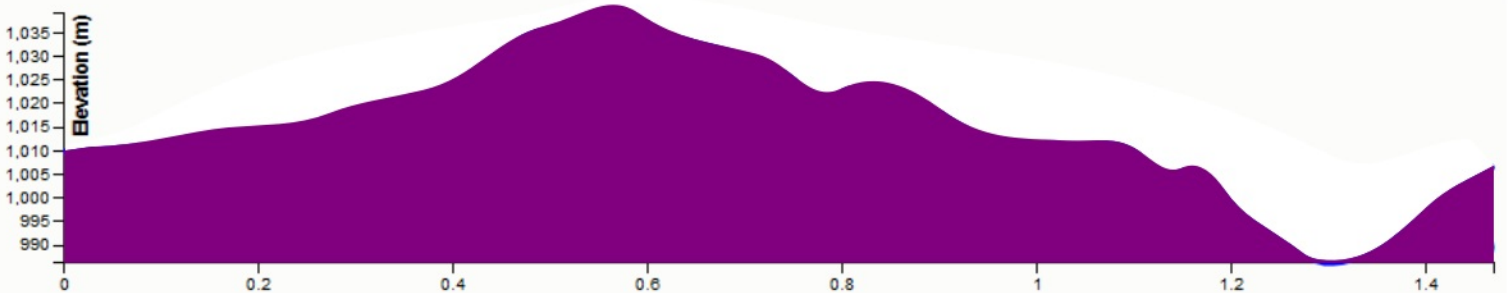

Sunday Distance - Purple - 1.5km

Course Profile: MC: 25m TC: 51m HD: 50m

Legend:

- Race Course
- Groomed Trail
- Ungroomed Trail
- Contour

Scale - 1:5000
Contours - 5m

Mapping: David Bakker