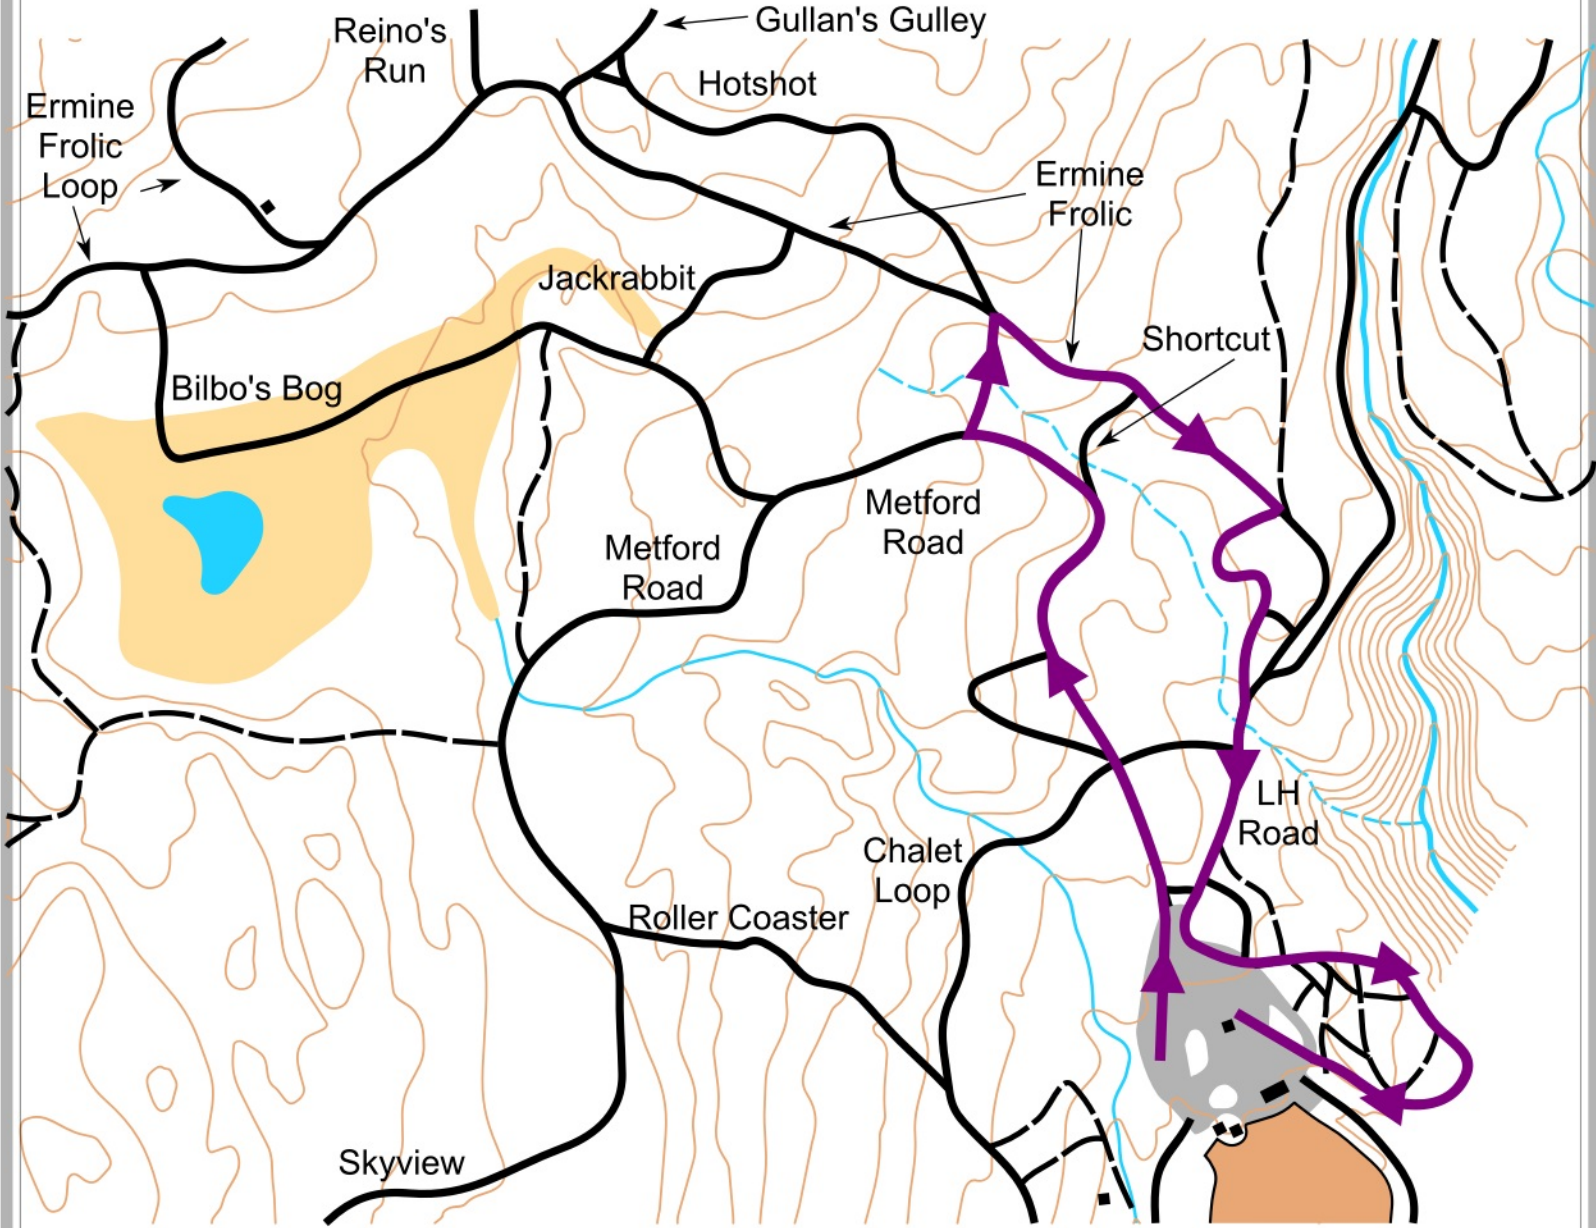

Sunday Distance - Purple - 1.5km

Course Profile: MC: 25m TC: 51m HD: 50m

Legend:

-  Race Course
-  Groomed Trail
-  Ungroomed Trail
-  Contour

Scale - 1:5000
Contours - 5m

Mapping: David Bakker