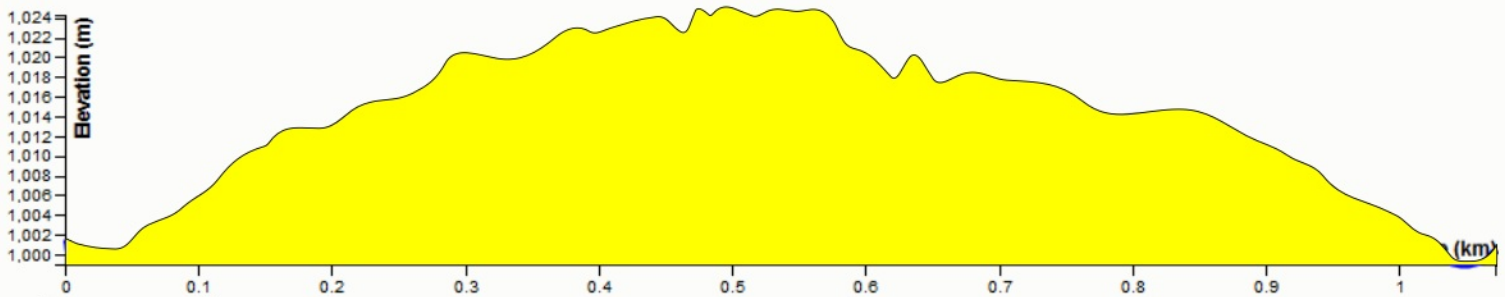

Sunday Distance - Yellow - 1.0km

Course Profile: MC: 10m TC: 42m HD: 26m

Legend:

-  Race Course
-  Groomed Trail
-  Ungroomed Trail
-  Contour

Scale - 1:5000
Contours - 5m

Mapping: David Bakker