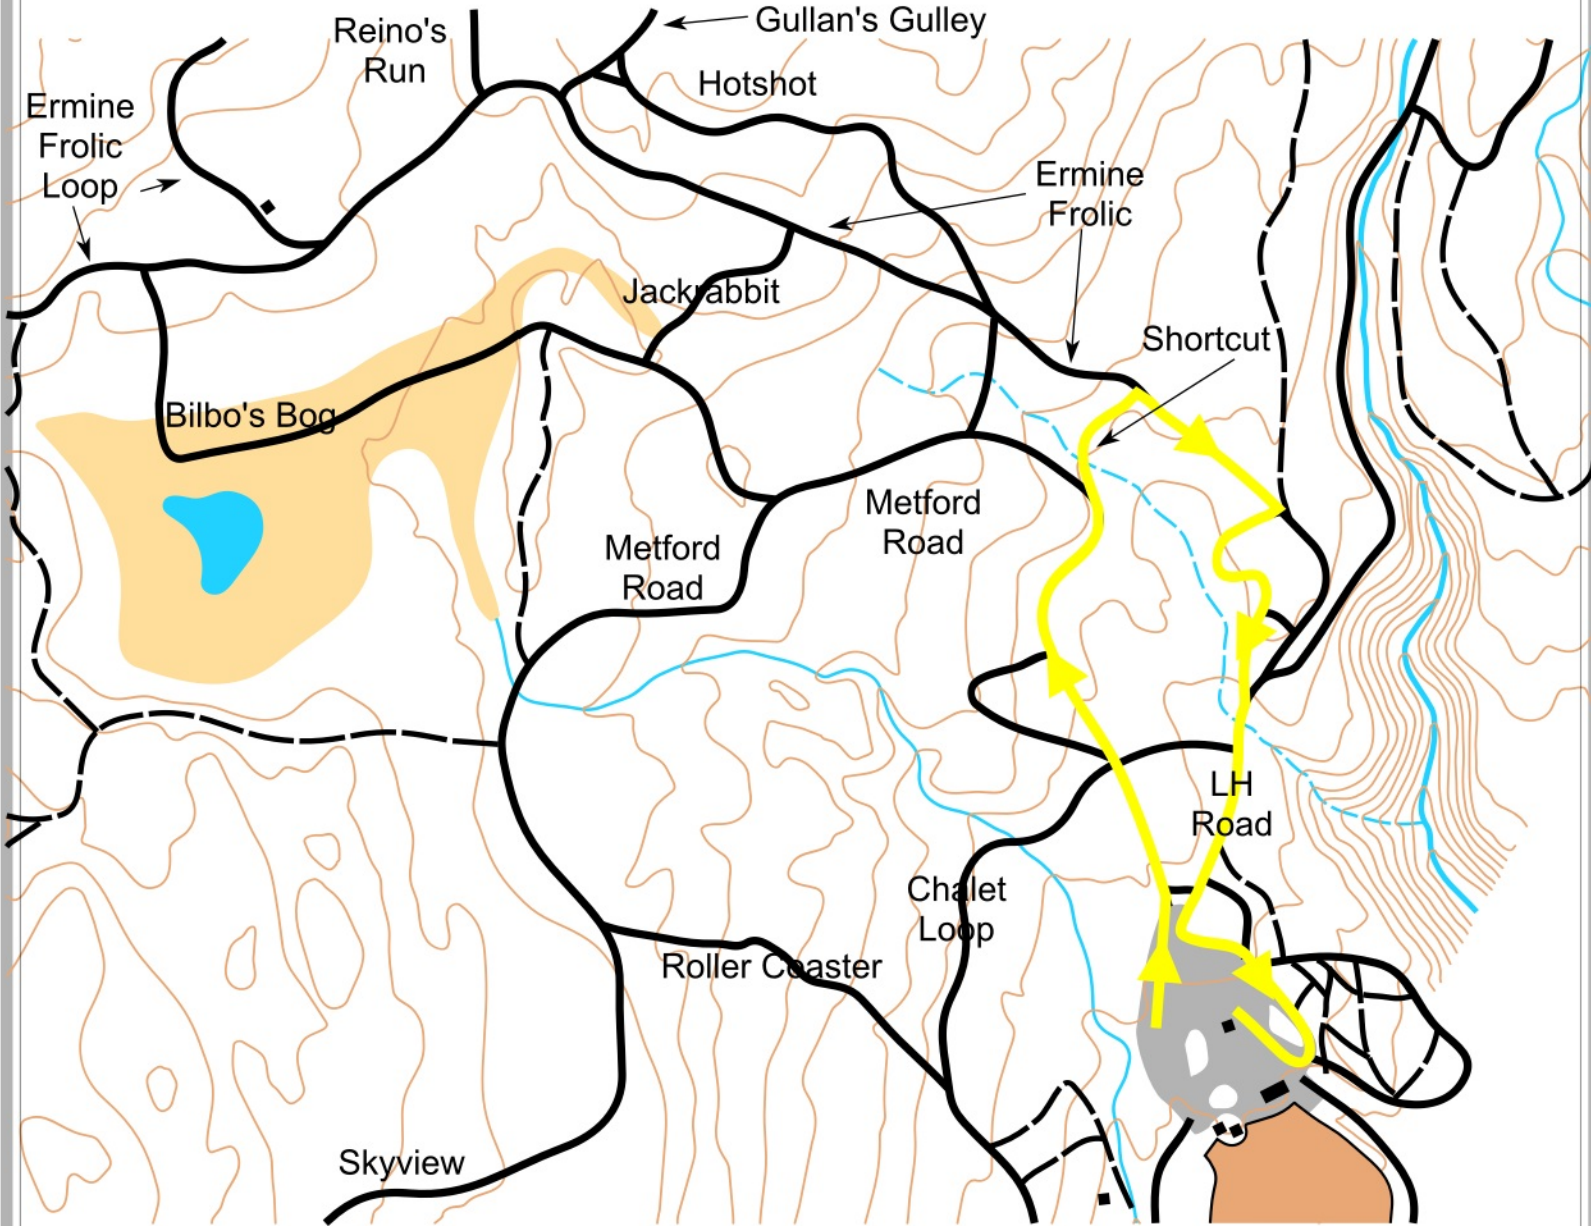

Sunday Distance - Yellow - 1.0km

Course Profile: MC: 10m TC: 42m HD: 26m

Legend:

-  Race Course
-  Groomed Trail
-  Ungroomed Trail
-  Contour

Scale - 1:5000
Contours - 5m

Mapping: David Bakker