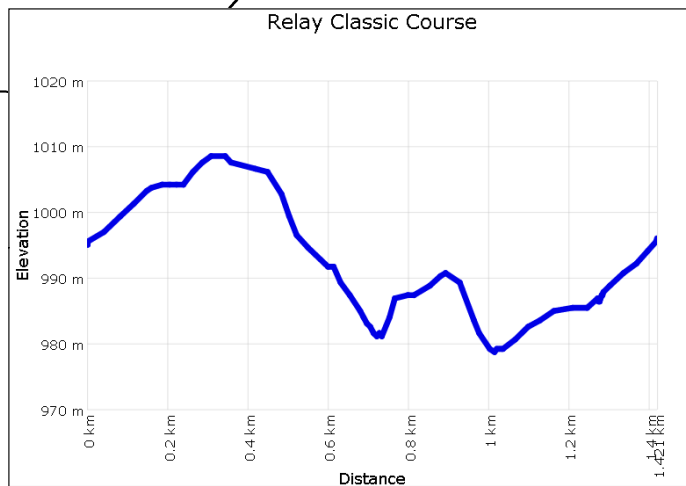

Teck

2016 TECK BC Midget Team Relay

4 x 1.5 km
(2 laps Classic, 2 laps Skate)

Skate Course (Red line)

Classic Course (Blue line)