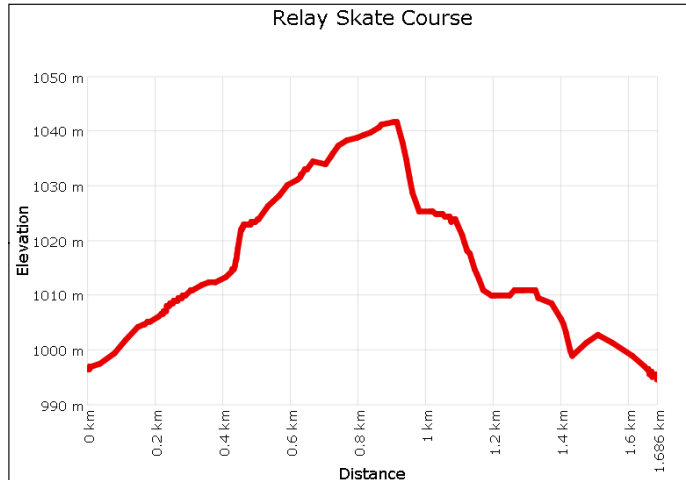

Teck

2016 TECK BC Midget Team Relay

4 x 1.5 km
(2 laps Classic, 2 laps Skate)

Skate Course (Red line)

Classic Course (Blue line)