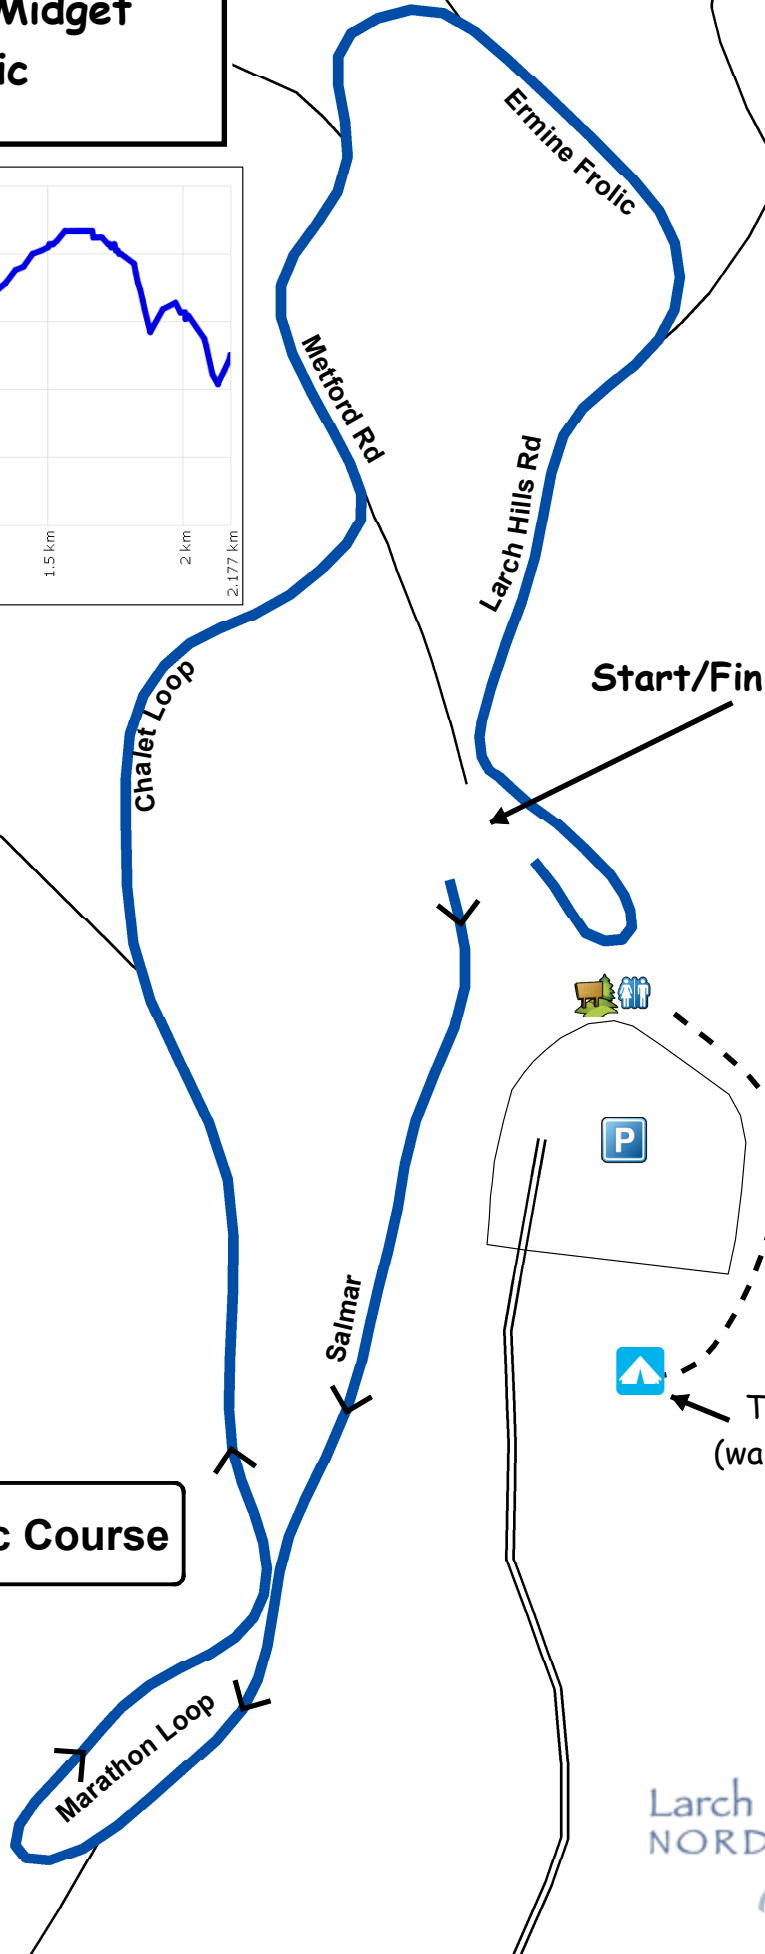

2016 TECK BC Midget 2 km Classic

2 km Classic Course