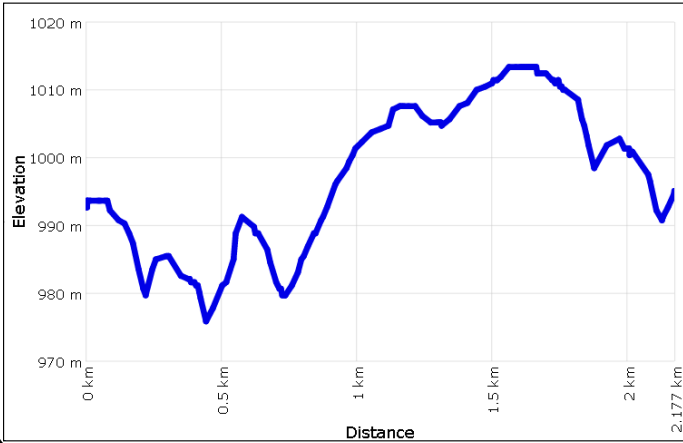

2016 TECK BC Midget 2 km Classic

2 km Classic Course