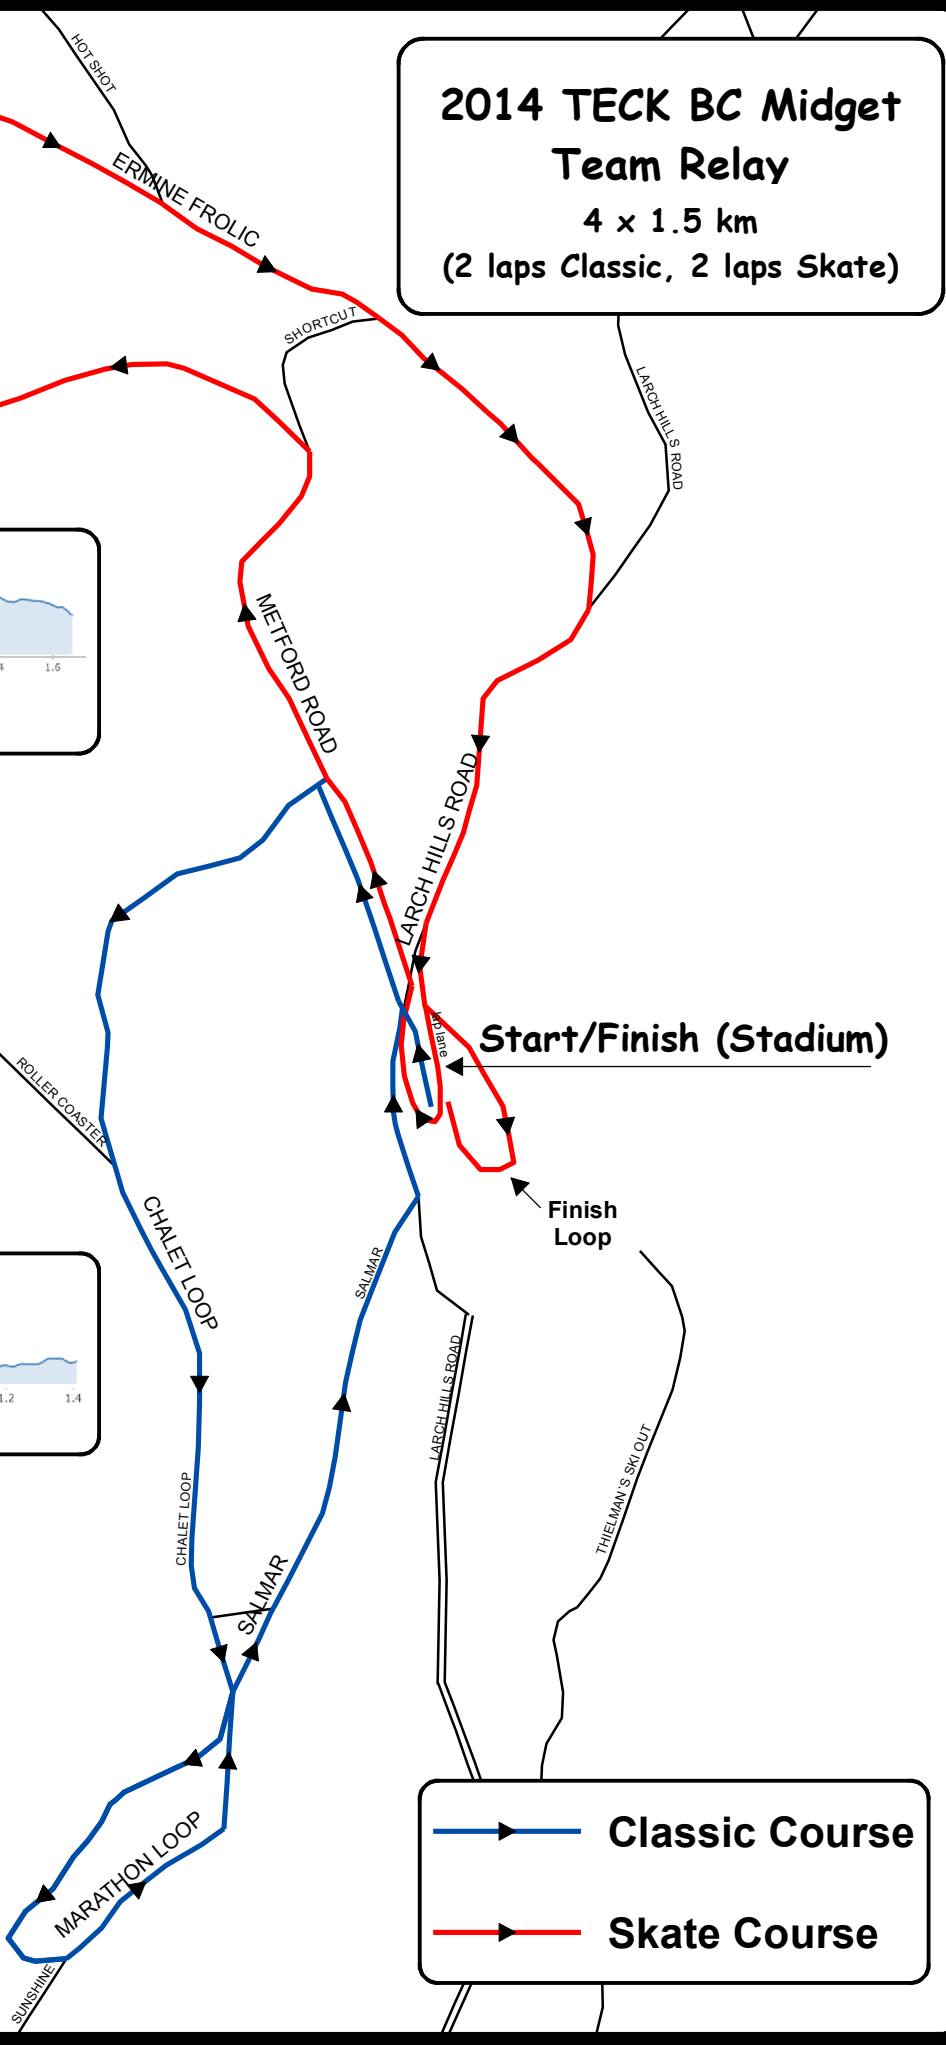

2014 TECK BC Midget Team Relay

4 x 1.5 km

(2 laps Classic, 2 laps Skate)

- Classic Course
- Skate Course