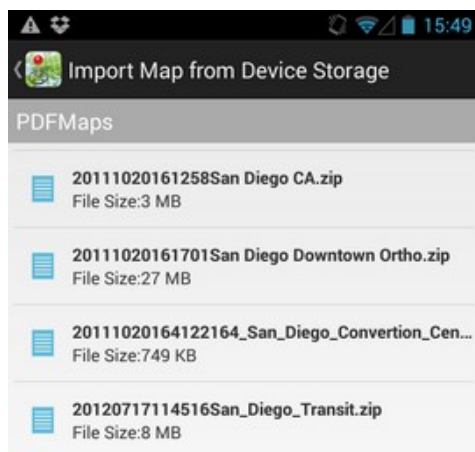

Using Geo-Referenced PDFs with Avenza on Android Devices

1. From your phone's browser, download the desired geo-referenced PDF from www.skilarchhills.ca
2. Tap on the “Plus” icon in map view

3. Tap on “From Device Storage”

4. Tap on the file you wish to import.

5. The map will import and you are now free to use it.