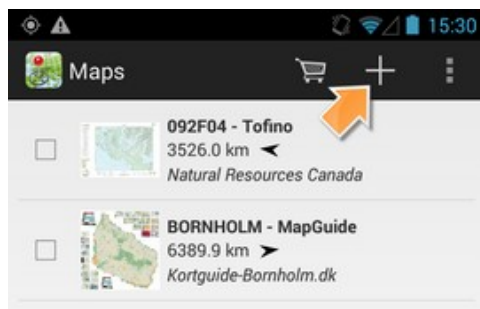

Using Geo-Referenced PDFs with Avenza on Android Devices

1. From your phone's browser, download the desired geo-referenced PDF from www.skilarchhills.ca
2. Tap on the “Plus” icon in map view

3. Tap on “From Device Storage”

4. Tap on the file you wish to import.

5. The map will import and you are now free to use it.