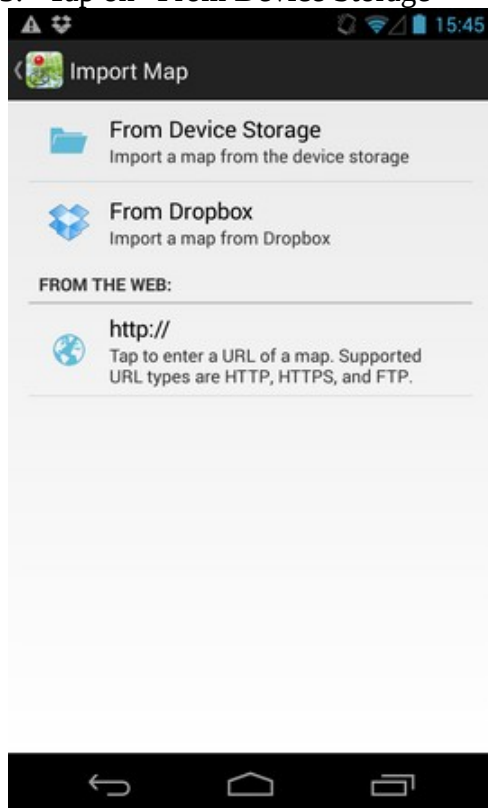

Using Geo-Referenced PDFs with Avenza on Android Devices

1. From your phone's browser, download the desired geo-referenced PDF from www.skilarchhills.ca
2. Tap on the “Plus” icon in map view

3. Tap on “From Device Storage”

4. Tap on the file you wish to import.

5. The map will import and you are now free to use it.